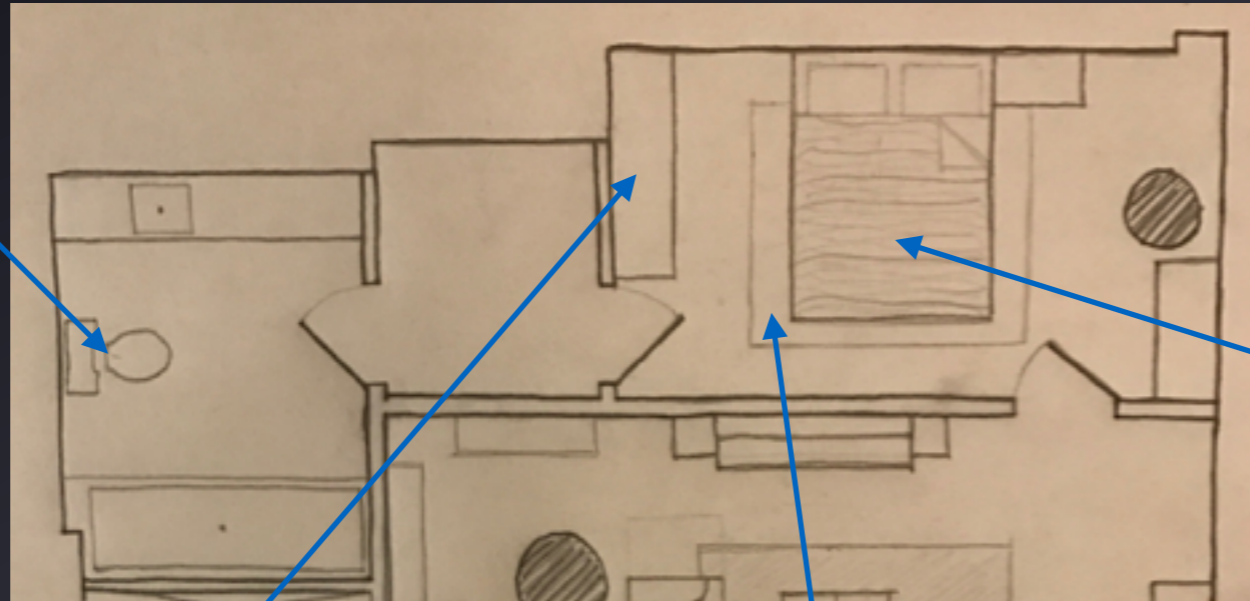

Harbor Point

Conceptual Board - Furniture

Tyler Morrow

Living Room Furniture Concept Board

Modern Glass Shelving Units

8' x 6' Sigal Sasson Rug

Large Storage Ottoman with Flip Over Tray

2' x 13' Monaco Runner Rug

Tess Sectional Sofa
Grey Microvelvet Fabric Upholstery

Kitchen Furniture Concept Board

Phoenix Carbon Grey 30"
Bar Stool

8" Pro-Optic Clear Alzak
Recessed Lighting
(Throughout condo)

Phoenix Ivory Chair

Xenon Mini
Pendant with Blue
Shade
(2 over bar)

Square Modern
Chandelier over
island

Bedroom/Bath Furniture Concept Board

Highline Classic
Single Flush
Elongated Toilet
in White

Icon 2 Drawer Nightstand

Faro Platform Bed
- Queen

Icon 6 Drawer
Dresser

6' x 7' Safavieh
Croatia Area Rug