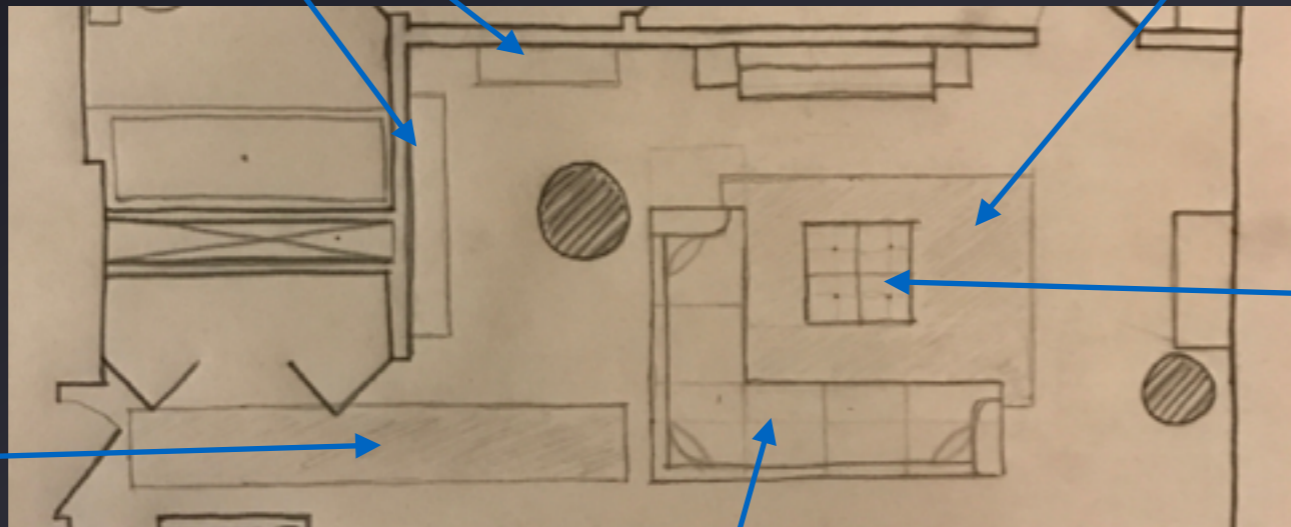

Harbor Point

Conceptual Board - Furniture

Tyler Morrow

Living Room Furniture Concept Board

Modern Glass Shelving Units

8' x 6' Sigal Sasson Rug

Large Storage Ottoman with Flip Over Tray

2' x 13' Monaco Runner Rug

Square Modern
Chandelier over
island

Bedroom/Bath Furniture Concept Board

Highline Classic
Single Flush
Elongated Toilet
in White

Icon 2 Drawer Nightstand

Faro Platform Bed
- Queen

Icon 6 Drawer
Dresser

6' x 7' Safavieh
Croatia Area Rug