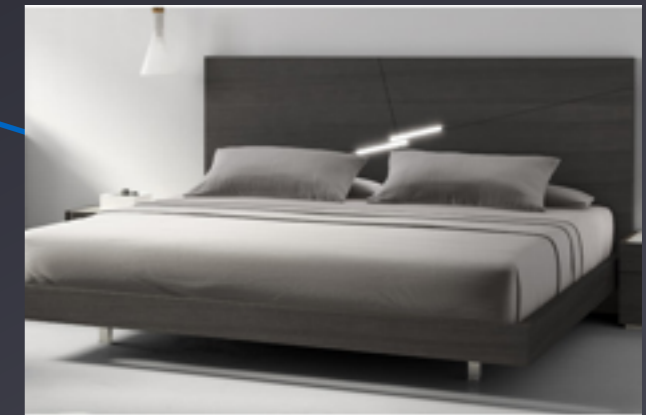

Square Modern
Chandelier over
island

Bedroom/Bath Furniture Concept Board

Highline Classic
Single Flush
Elongated Toilet
in White

Icon 2 Drawer Nightstand

Faro Platform Bed
- Queen

Icon 6 Drawer
Dresser

6' x 7' Safavieh
Croatia Area Rug