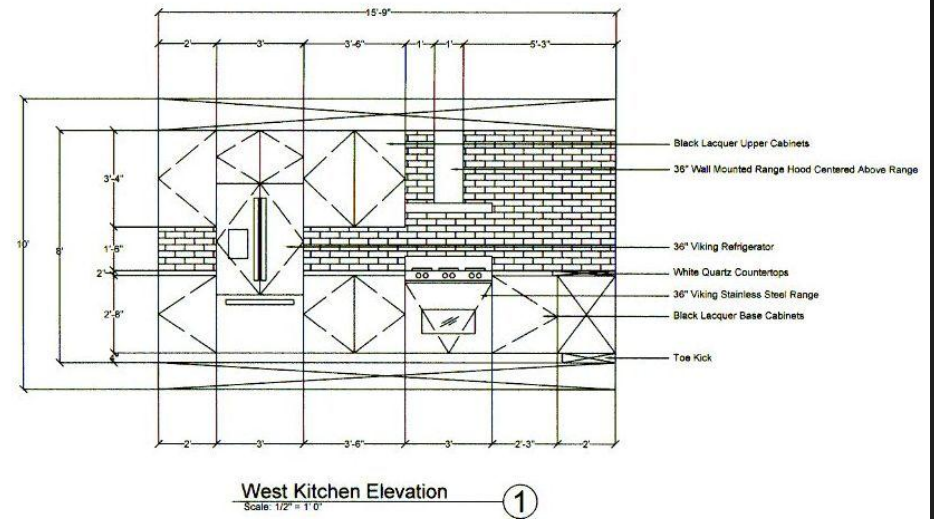

Kitchen Elevations