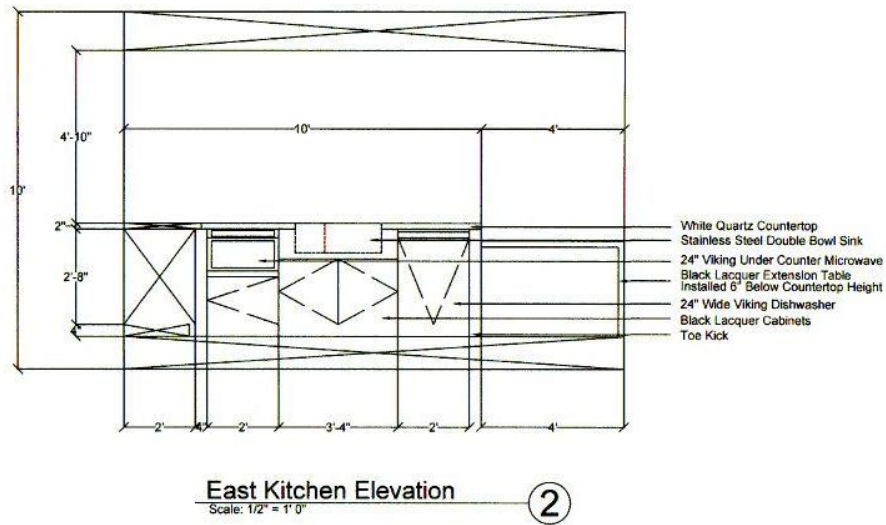

Kitchen Elevations