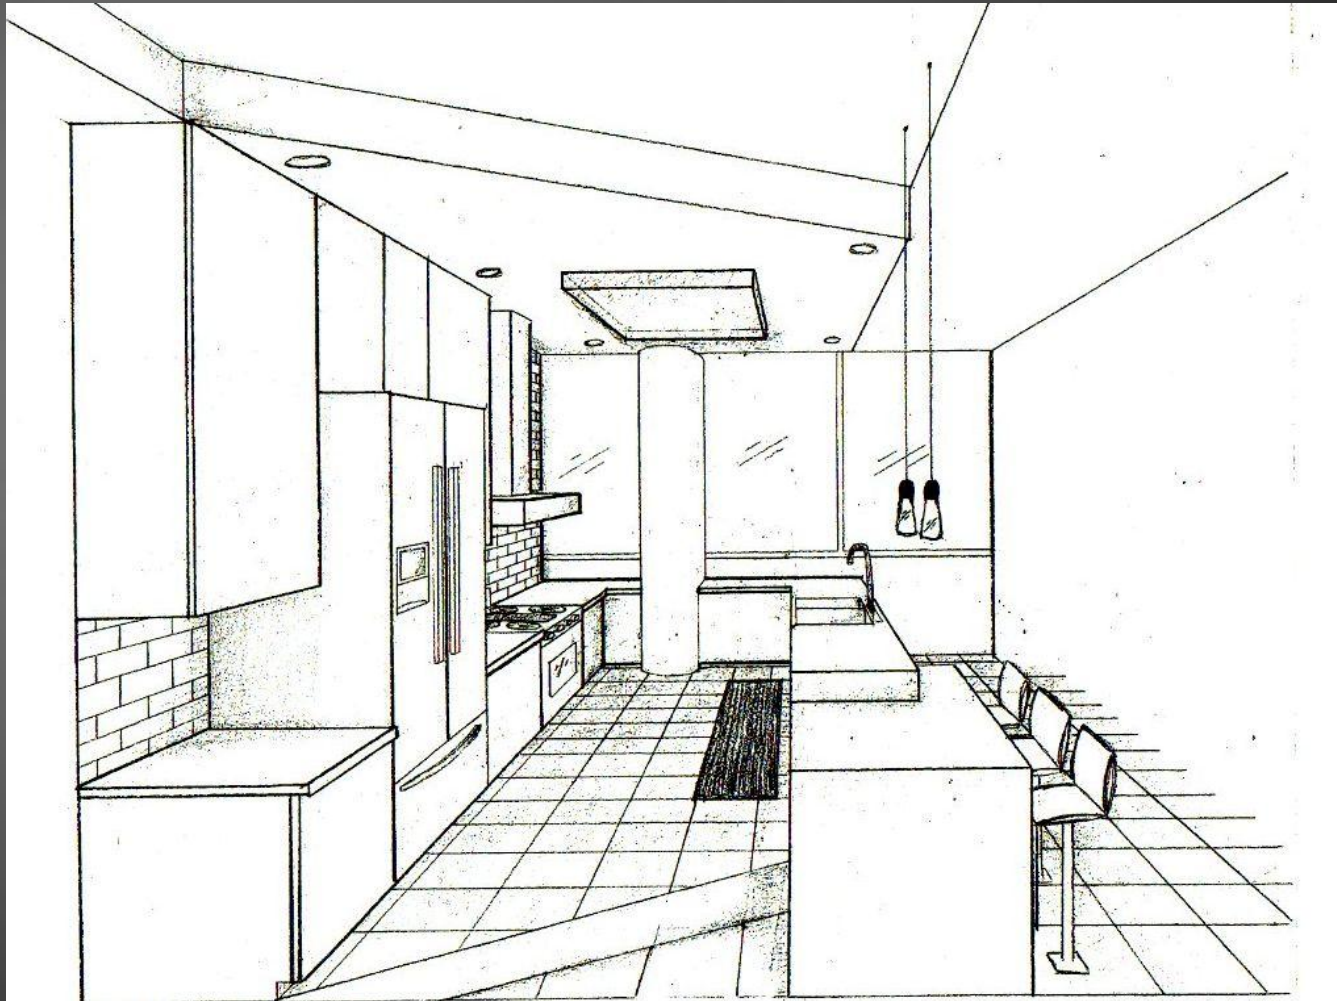

Kitchen Perspective