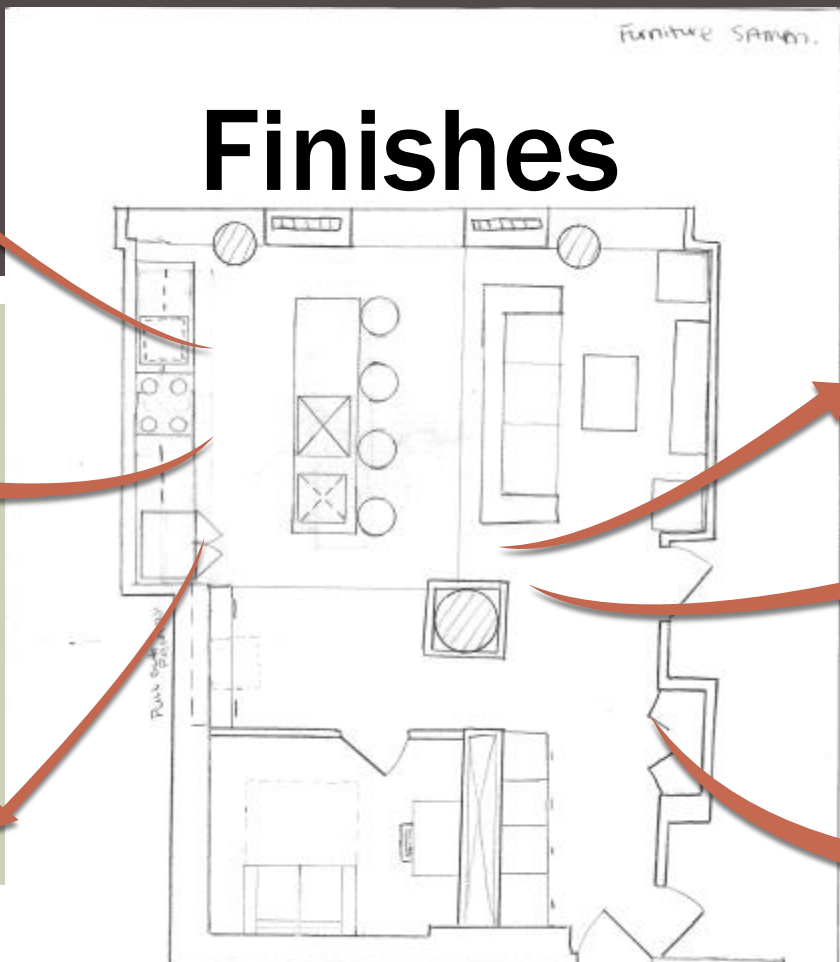

corian

BURLED BEACH
3 in. x 5 in. samples starting at $9.95
Price per sq. ft. includes installation

The look of natural stone and even swirled patterns sets Burled Beach by Corian apart from other tan countertops. It's a stunning bath centerpiece as an integral sink.

[SHOP NOW](#)

Bring your sample and receipt to your local Home Depot store for credit toward your solid surface countertop purchase.