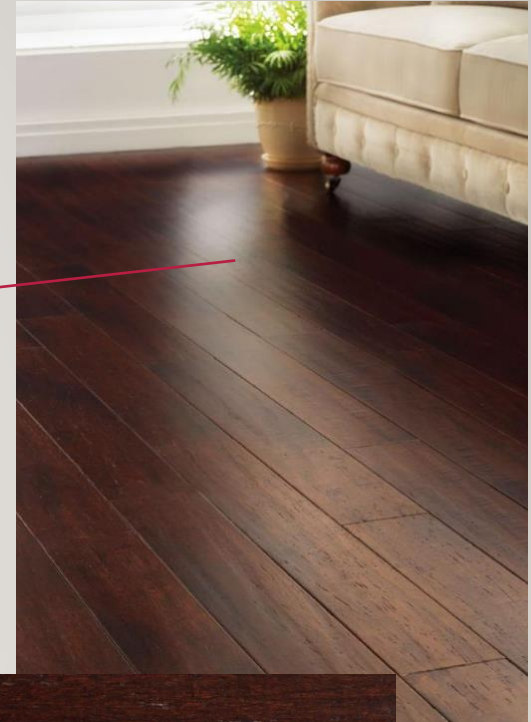

Dark Hardwood Floor