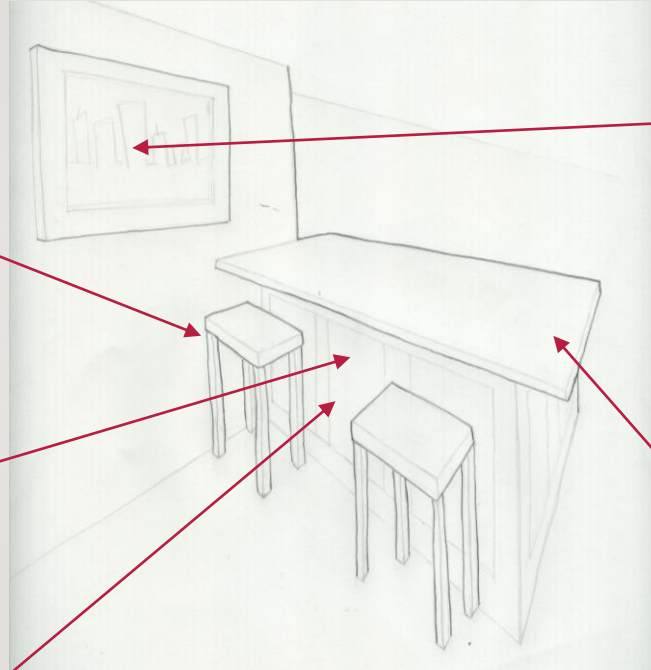

Kitchen Bar