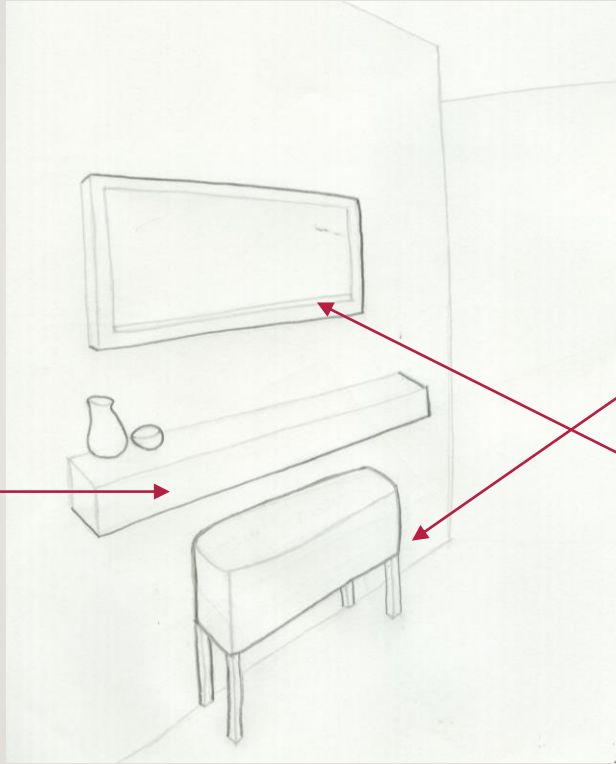

Shades of Light
Snow Day White

Columns

Horizontal Planked Column

Dark Wood

Entry Console

Dark Wood Floating Shelf

Black Storage Bench

Rectangle Framed Mirror

FLOORING CONCEPT

7 in. X 8 in. Porcelain Floor Tiles

Dark Hardwood Floor

CEILING CONCEPT

LED Light Strip

Lowered Ceiling

Sherwin Williams Extra White SW 7006

Leather Stools