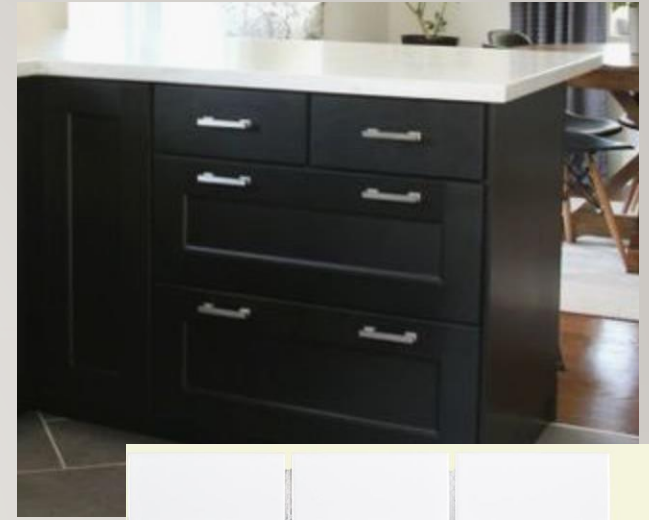

Black Cabinets

Subway Tile Backsplash