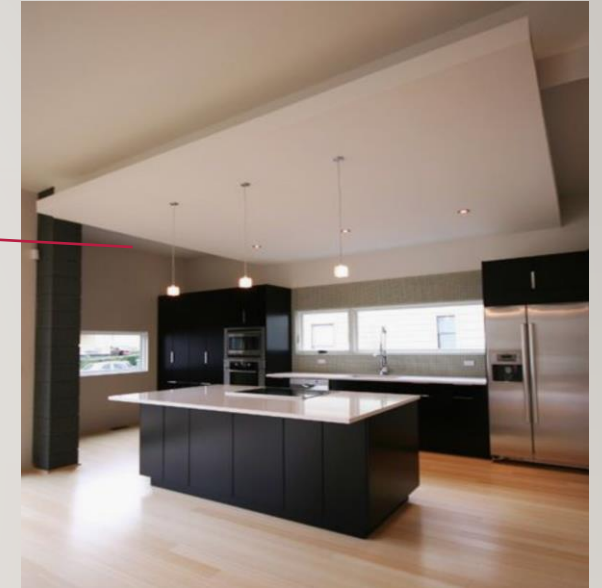

Lowered Ceiling