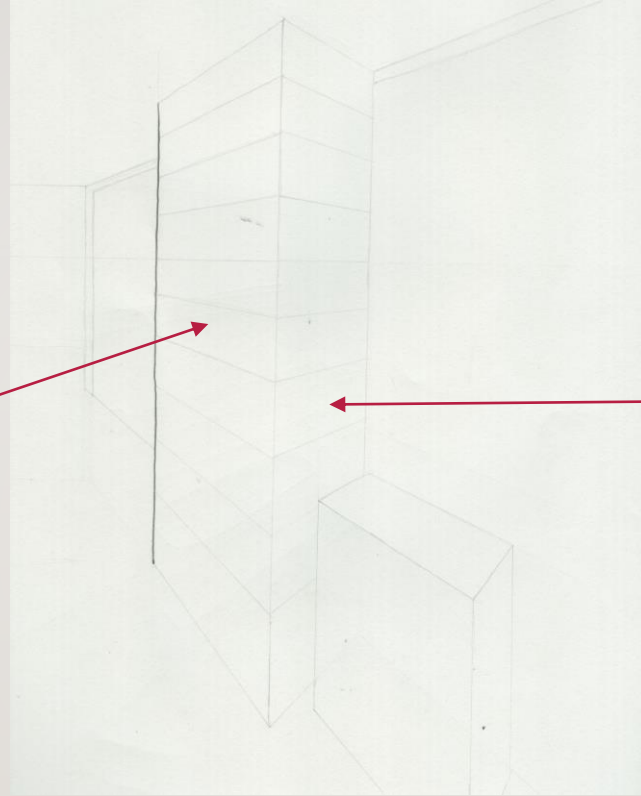

HARBOR POINT

MIRANDA WICHHART

GEOMETRIC DECONSTRUCTION

CONCEPT BOARD

FIREPLACE

Dark Wood Floating Shelves

Grey Concrete

Glass Fireplace Wall

Black Metal Stools

Kitchen Bar

Framed Chicago Skyline Picture

Square Base
Cabinet Cut
Outs

Sherwin Williams Tricorn
Black
SW 6258

Cambria Quartz Torquay
Countertop

Kitchen Pendant Lights

Metal Convertible Pendant Light

Shades of Light
Snow Day White

Columns

Horizontal Planked Column

Dark Wood

Entry Console

Dark Wood Floating Shelf

Black Storage Bench

Rectangle Framed Mirror

FLOORING CONCEPT

7 in. X 8 in. Porcelain Floor Tiles

Dark Hardwood Floor

CEILING CONCEPT

LED Light Strip

Lowered Ceiling

Sherwin Williams Extra White SW 7006

Leather Stools