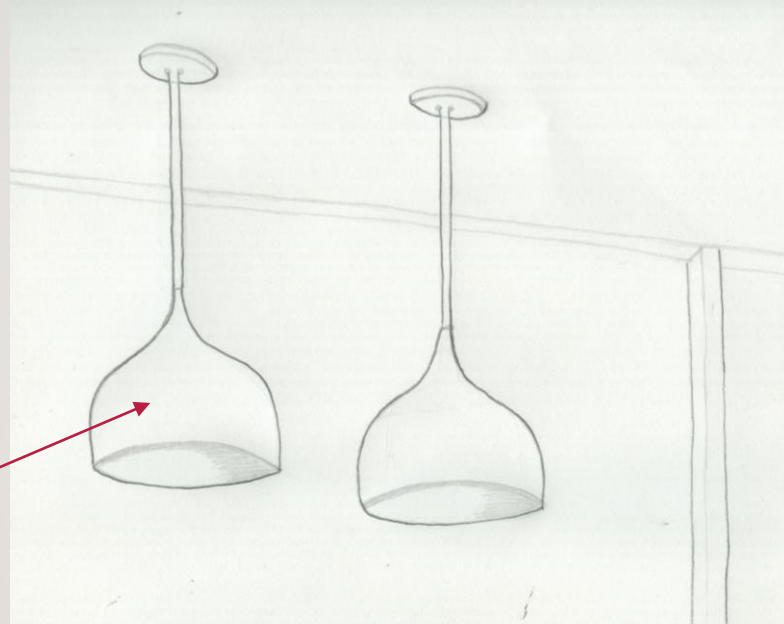

HARBOR POINT

MIRANDA WICHHART

GEOMETRIC DECONSTRUCTION

CONCEPT BOARD

FIREPLACE

Dark Wood Floating Shelves

Grey Concrete

Glass Fireplace Wall

Black Metal Stools

Kitchen Bar

Framed Chicago Skyline Picture

Square Base
Cabinet Cut
Outs

Sherwin Williams Tricorn
Black
SW 6258

Cambria Quartz Torquay
Countertop

Kitchen Pendant Lights

Metal Convertible Pendant Light