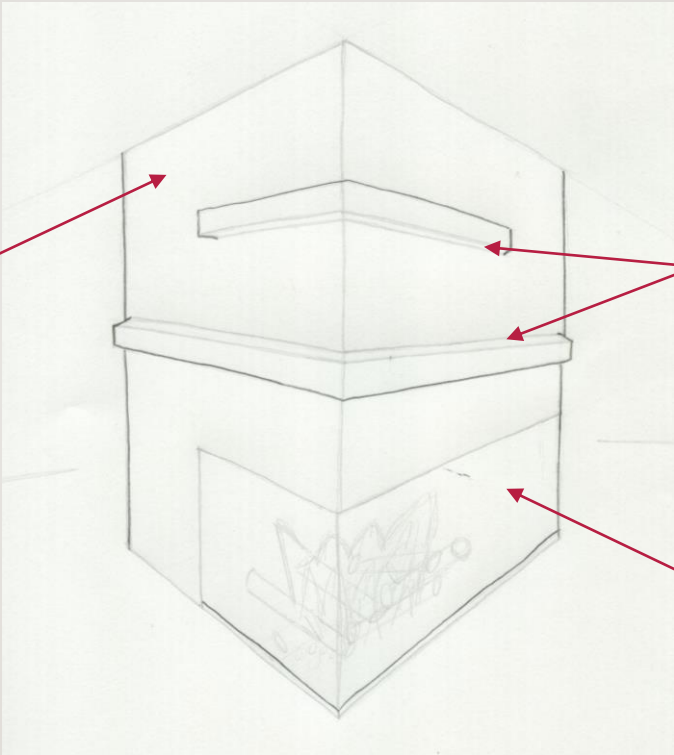

HARBOR POINT

MIRANDA WICHHART

GEOMETRIC DECONSTRUCTION

CONCEPT BOARD

FIREPLACE

Dark Wood Floating Shelves

Grey Concrete

Glass Fireplace Wall