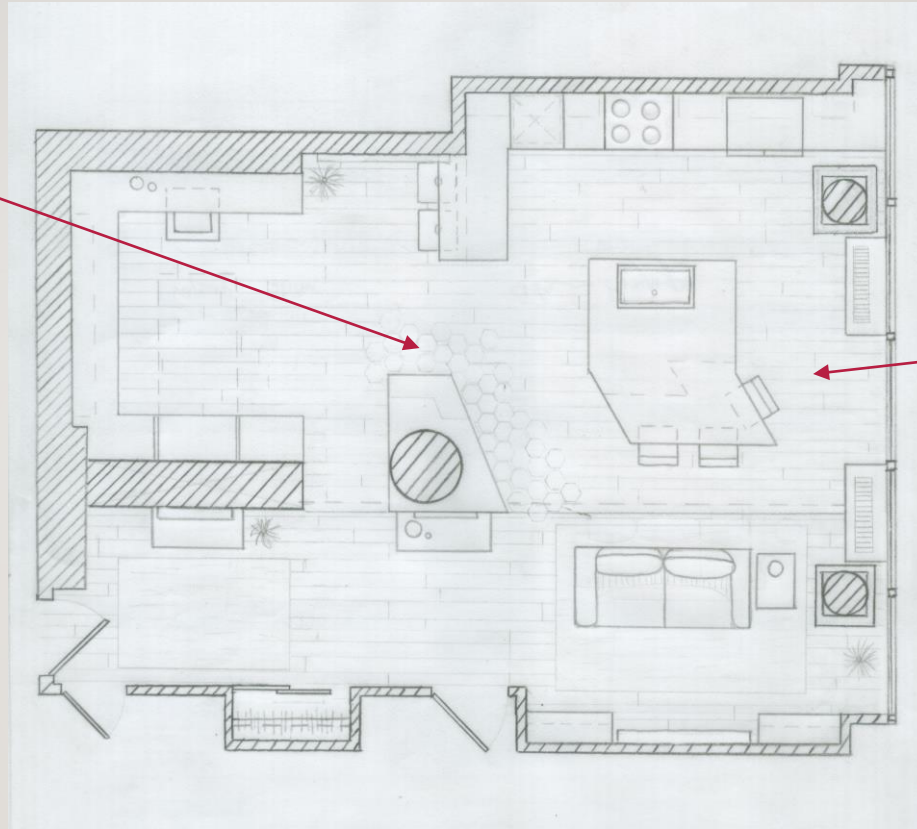

Shades of Light
Snow Day White

Columns

Horizontal Planked Column

Dark Wood

Entry Console

Dark Wood Floating Shelf

Black Storage Bench

Rectangle Framed Mirror

FLOORING CONCEPT

7 in. X 8 in. Porcelain Floor Tiles

Dark Hardwood Floor

CEILING CONCEPT

LED Light Strip

Lowered Ceiling

Sherwin Williams Extra White SW 7006

Leather Stools