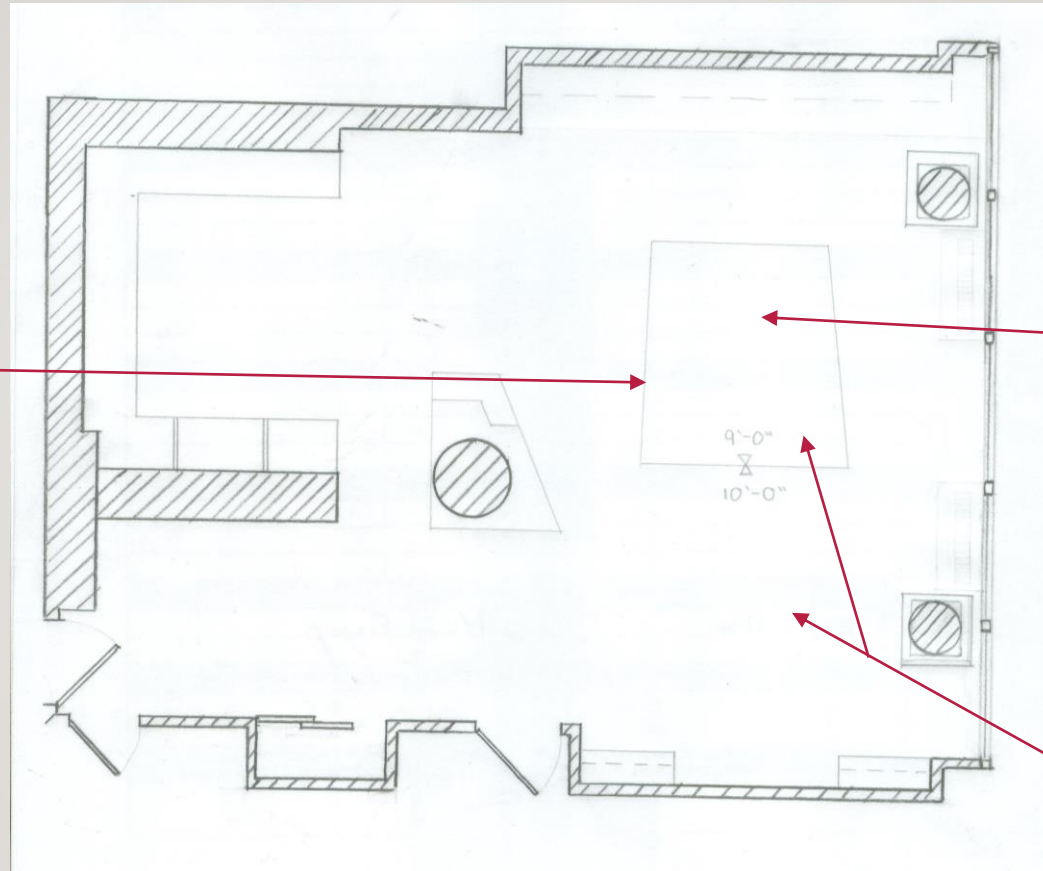

FLOORING CONCEPT

7 in. X 8 in. Porcelain Floor Tiles

Dark Hardwood Floor

CEILING CONCEPT

LED Light Strip

Lowered Ceiling

Sherwin Williams Extra White SW 7006

Leather Stools