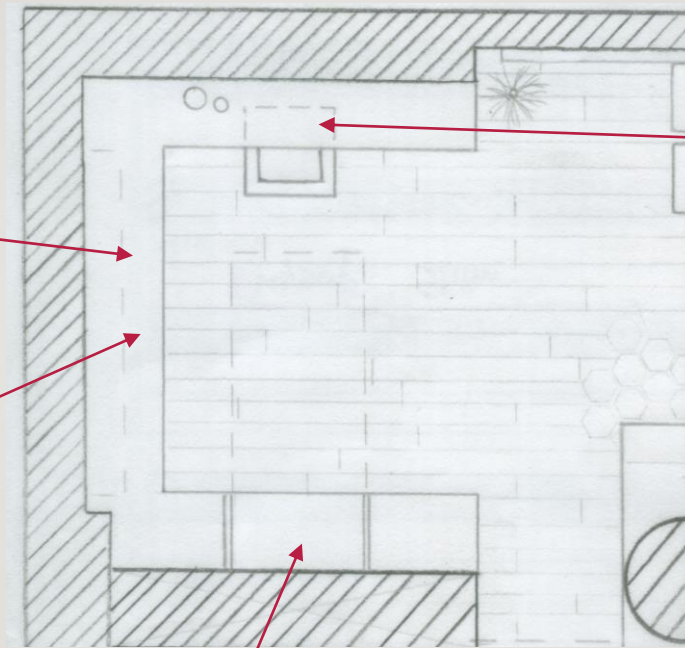

FLOORING CONCEPT

7 in. X 8 in. Porcelain Floor Tiles

Dark Hardwood Floor

CEILING CONCEPT

LED Light Strip

Lowered Ceiling

Sherwin Williams Extra White SW 7006

Leather Stools

Side Table

White Built-ins

Brick Wall Behind TV

Grey Rug

Sherwin Williams
Grey Screen SW
7071

Black Sleeper Sofa

Table Lamp

LIBRARY

Built-in Display Shelves

Built-in Desk

Desk Chair

Sherwin Williams
Grey Screen SW
7071

Framed
Blueprint

Wall Murphy
Bed

ROOM SCHEDULE

Number	Room Detail
300	Foyer
301	Living Room
302	Kitchen
303	Library