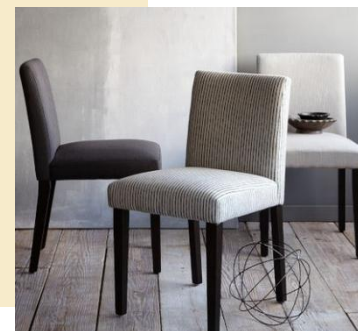

# Furniture Schedule-Dining

Item	Mark	Manufacturer	Catalog #	Qty.	Room
Dinner Table	T4	West Elm	Steel Base/Glass Top	1	302
Dining Chairs	S2	West Elm	Wood Frame/Basketweave upholstery	6	302
					302

T4

S2