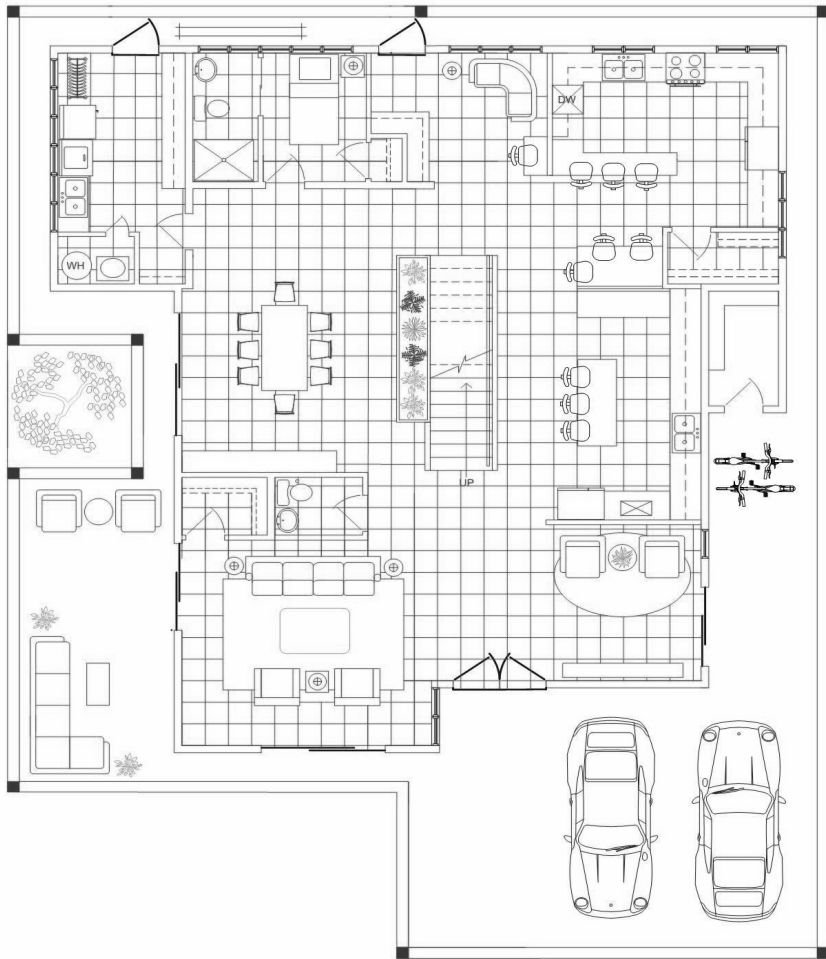

Malaysian Bungalow

Rachel Burg

Project Overview

This 6,500 sq ft home is located in Petaling Jaya, Selangor Malaysia at MAG 5 @ Grandville USJ 1. This is home to a family of five along with their live in maid-kakak. Along with a modern Balinese style house with architectural features, this family would like a space for each member of the family to live comfortably along with an area for guests. The children are ages 17, 15, and 10 and would like spaces to reflect this. The family would also like to enjoy the Malaysian atmosphere with interior and exterior spaces to entertain.

Concept Statement

This Malaysian Bungalow is the perfect space for this family of five with plenty of room to entertain. Along with the modern Balinese style being shown, the Malaysian nature is also incorporated with the use of stone, exterior plants, and an interior atrium that extends to the first level. The circulation is natural in this bungalow as it is mostly an open floor plan for the main areas of use. The foyer provides a formal greeting area with storage for shoes. The dining room incorporates natural elements to make the circulation from exterior to interior effortless, which is a common theme in this bungalow. Equipped with a wet and dry kitchen and an area for the Kakak to eat it is functional. Features such as a laundry room is the perfect size with plenty of room for storage and functionality along with an indoor and outdoor drying area. The first floor is spacious and incorporates more modern features such as hardwood floors and also provides a balcony. Overall this bungalow provides the clients with a functional modern home with architectural and natural features throughout which meet the clients wishes.

Original Floor Plan

PELAN TINGKAT BAWAH

PELAN TINGKAT SATU

PELAN TINGKAT BAWAH

Lower Level
Furniture Plan

PELAN TINGKAT SATU

First Level Furniture
Plan

Telephone, Electric & Lighting Plan