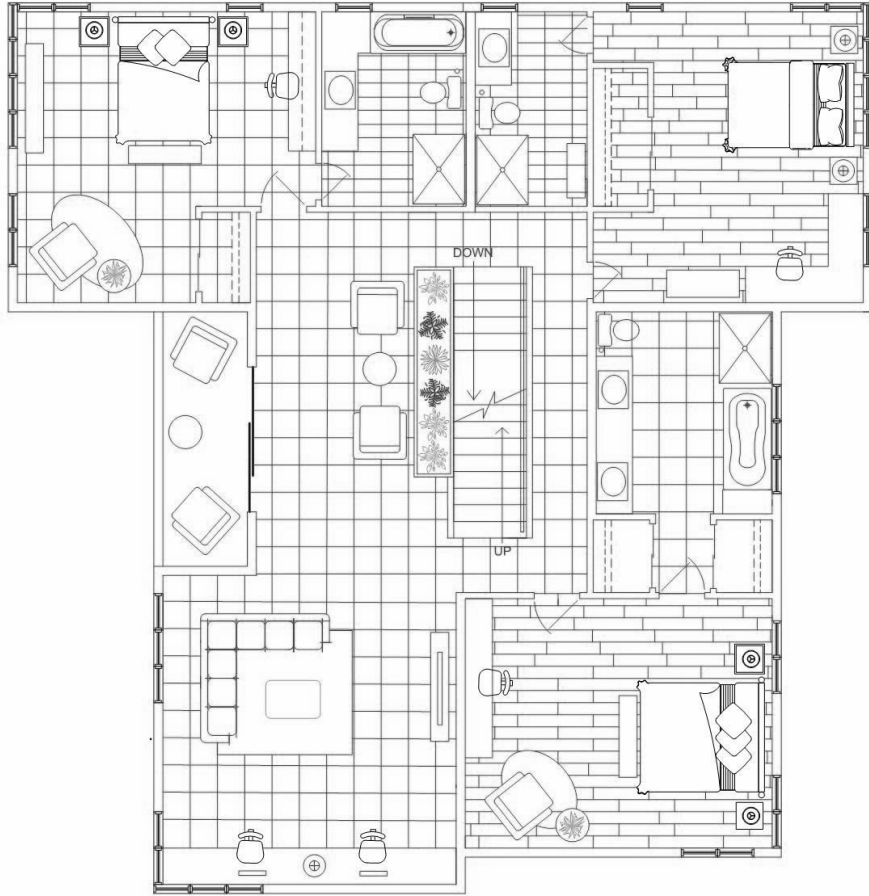

Concept Statement

This Malaysian Bungalow is the perfect space for this family of five with plenty of room to entertain. Along with the modern Balinese style being shown, the Malaysian nature is also incorporated with the use of stone, exterior plants, and an interior atrium that extends to the first level. The circulation is natural in this bungalow as it is mostly an open floor plan for the main areas of use. The foyer provides a formal greeting area with storage for shoes. The dining room incorporates natural elements to make the circulation from exterior to interior effortless, which is a common theme in this bungalow. Equipped with a wet and dry kitchen and an area for the Kakak to eat it is functional. Features such as a laundry room is the perfect size with plenty of room for storage and functionality along with an indoor and outdoor drying area. The first floor is spacious and incorporates more modern features such as hardwood floors and also provides a balcony. Overall this bungalow provides the clients with a functional modern home with architectural and natural features throughout which meet the clients wishes.

Original Floor Plan

PELAN TINGKAT BAWAH

PELAN TINGKAT SATU

PELAN TINGKAT BAWAH

Lower Level
Furniture Plan

PELAN TINGKAT SATU

First Level Furniture
Plan

Telephone, Electric & Lighting Plan