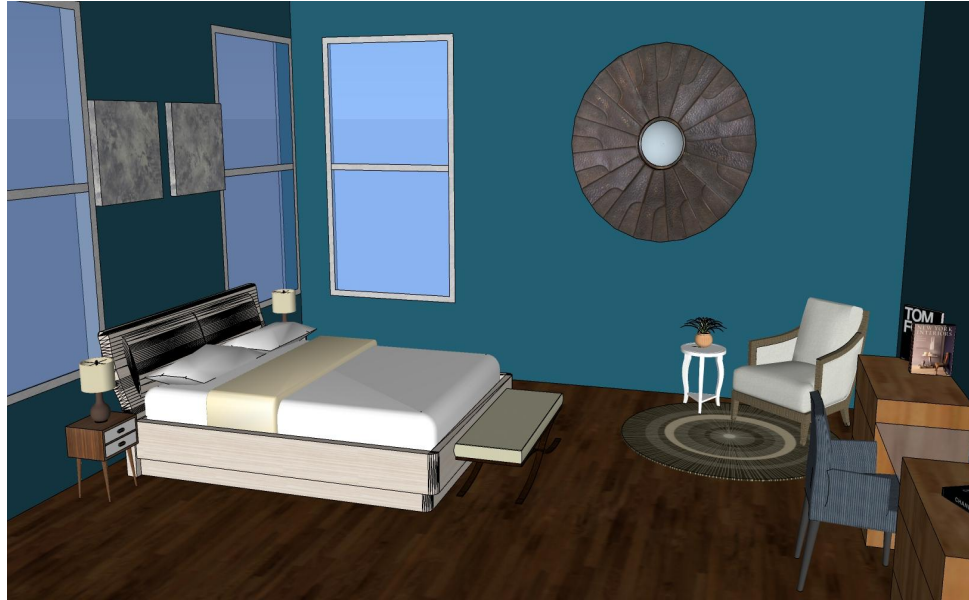

Concept Statement

This Malaysian Bungalow is the perfect space for this family of five with plenty of room to entertain. Along with the modern Balinese style being shown, the Malaysian nature is also incorporated with the use of stone, exterior plants, and an interior atrium that extends to the first level. The circulation is natural in this bungalow as it is mostly an open floor plan for the main areas of use. The foyer provides a formal greeting area with storage for shoes. The dining room incorporates natural elements to make the circulation from exterior to interior effortless, which is a common theme in this bungalow. Equipped with a wet and dry kitchen and an area for the Kakak to eat it is functional. Features such as a laundry room is the perfect size with plenty of room for storage and functionality along with an indoor and outdoor drying area. The first floor is spacious and incorporates more modern features such as hardwood floors and also provides a balcony. Overall this bungalow provides the clients with a functional modern home with architectural and natural features throughout which meet the clients wishes.

 Switch

 Pendant Light

 Light and Vent Combo

Symbols Legend

Master Bedroom Concept Board

- Use of stone and wood accents
- Built-in dresser

Dining Room Concept Board