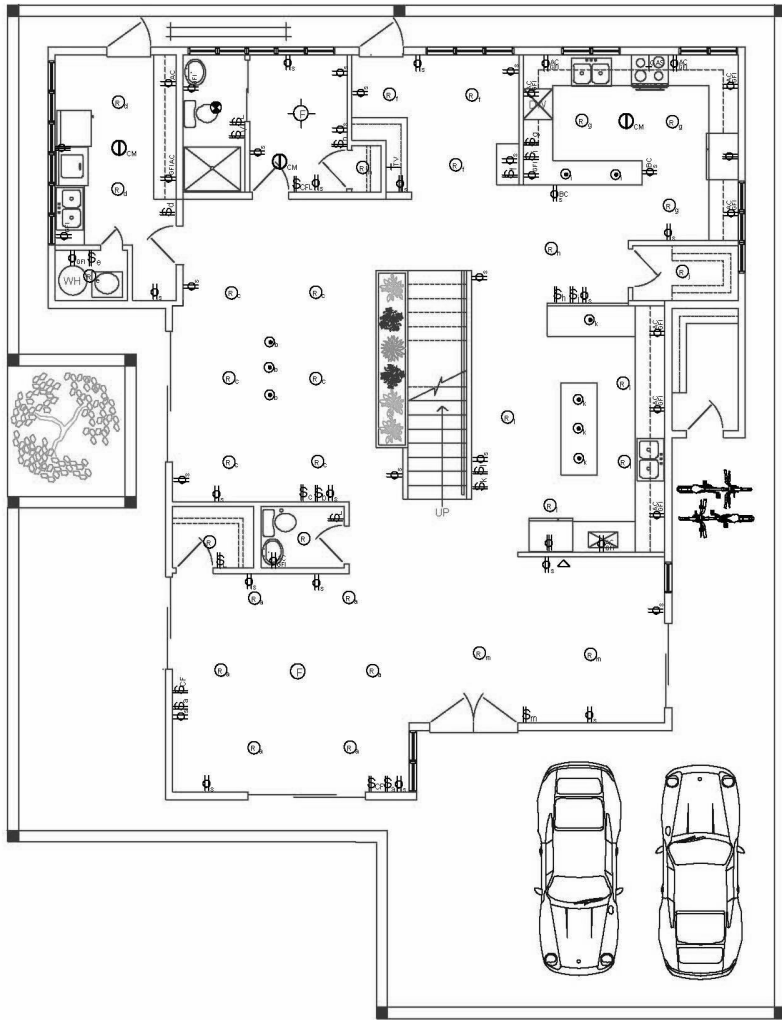

Concept Statement

This Malaysian Bungalow is the perfect space for this family of five with plenty of room to entertain. Along with the modern Balinese style being shown, the Malaysian nature is also incorporated with the use of stone, exterior plants, and an interior atrium that extends to the first level. The circulation is natural in this bungalow as it is mostly an open floor plan for the main areas of use. The foyer provides a formal greeting area with storage for shoes. The dining room incorporates natural elements to make the circulation from exterior to interior effortless, which is a common theme in this bungalow. Equipped with a wet and dry kitchen and an area for the Kakak to eat it is functional. Features such as a laundry room is the perfect size with plenty of room for storage and functionality along with an indoor and outdoor drying area. The first floor is spacious and incorporates more modern features such as hardwood floors and also provides a balcony. Overall this bungalow provides the clients with a functional modern home with architectural and natural features throughout which meet the clients wishes.

Original Floor Plan

PELAN TINGKAT BAWAH

PELAN TINGKAT SATU

PELAN TINGKAT BAWAH

Lower Level
Furniture Plan

PELAN TINGKAT SATU

First Level Furniture
Plan

Telephone, Electric & Lighting Plan

Legend

 Duplex Outlet

 Telephone Jack

 Cable Outlet

 GFI Outlet

 Ceiling Fan with lights

 Gas outlet

 Recessed Light