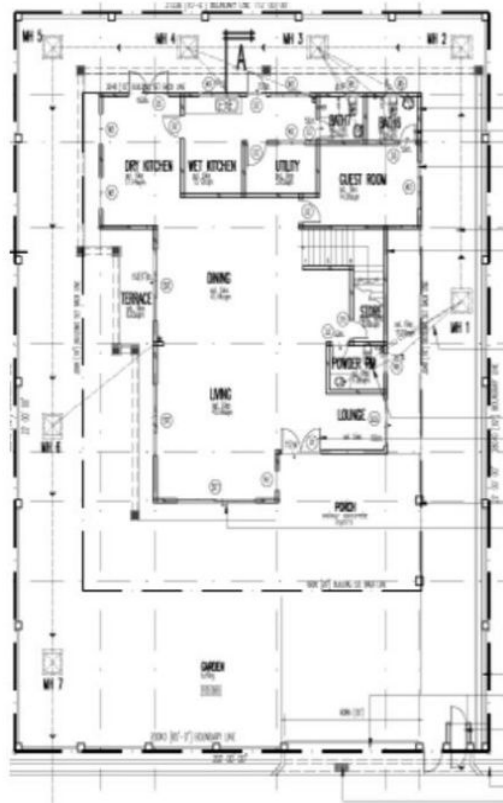

Malaysian Bungalow

Rachel Burg

Project Overview

This 6,500 sq ft home is located in Petaling Jaya, Selangor Malaysia at MAG 5 @ Grandville USJ 1. This is home to a family of five along with their live in maid-kakak. Along with a modern Balinese style house with architectural features, this family would like a space for each member of the family to live comfortably along with an area for guests. The children are ages 17, 15, and 10 and would like spaces to reflect this. The family would also like to enjoy the Malaysian atmosphere with interior and exterior spaces to entertain.

Concept Statement

This Malaysian Bungalow is the perfect space for this family of five with plenty of room to entertain. Along with the modern Balinese style being shown, the Malaysian nature is also incorporated with the use of stone, exterior plants, and an interior atrium that extends to the first level. The circulation is natural in this bungalow as it is mostly an open floor plan for the main areas of use. The foyer provides a formal greeting area with storage for shoes. The dining room incorporates natural elements to make the circulation from exterior to interior effortless, which is a common theme in this bungalow. Equipped with a wet and dry kitchen and an area for the Kakak to eat it is functional. Features such as a laundry room is the perfect size with plenty of room for storage and functionality along with an indoor and outdoor drying area. The first floor is spacious and incorporates more modern features such as hardwood floors and also provides a balcony. Overall this bungalow provides the clients with a functional modern home with architectural and natural features throughout which meet the clients wishes.

Original Floor Plan

PELAN TINGKAT BAWAH

PELAN TINGKAT SATU

PELAN TINGKAT BAWAH

Lower Level
Furniture Plan

PELAN TINGKAT SATU

First Level Furniture
Plan

Telephone, Electric & Lighting Plan