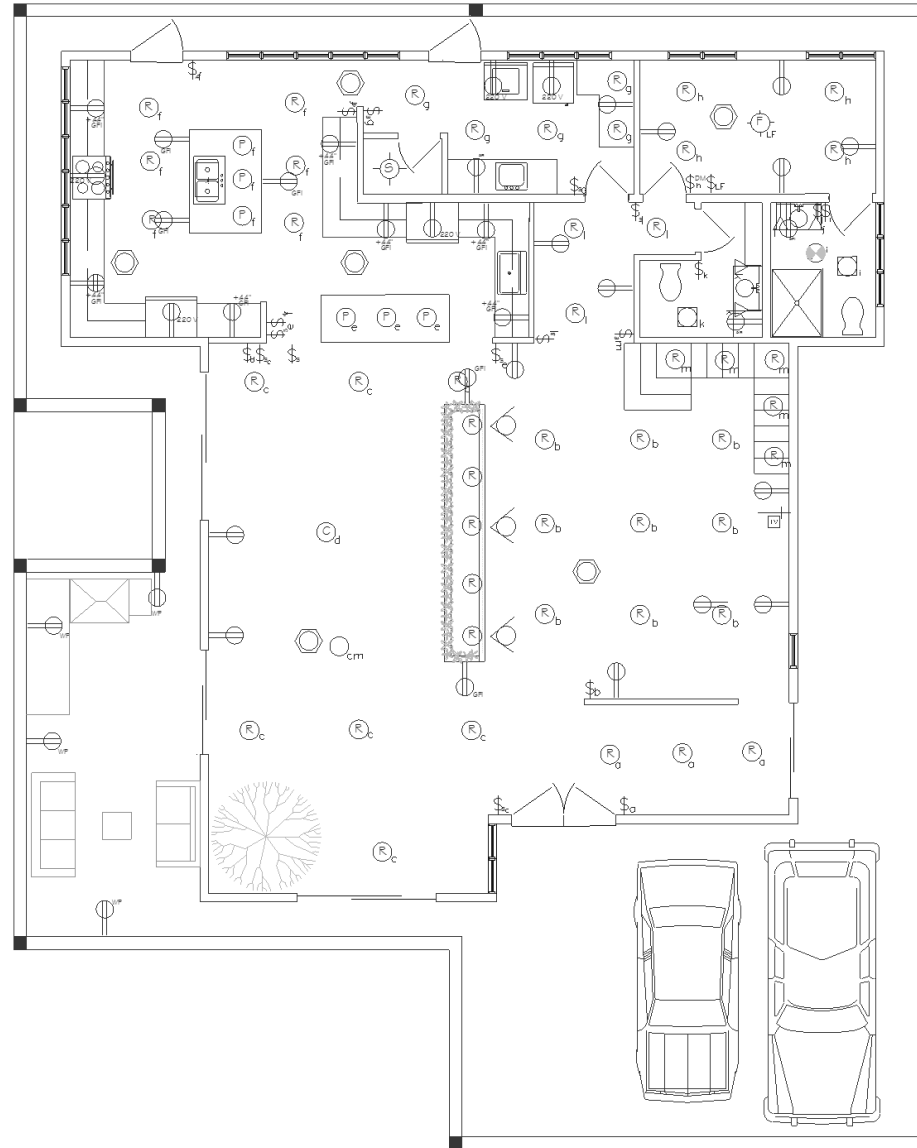

Malaysian Bungalow

Amanda Villasenor

Project Overview

This three-story, bungalow styled house is located in PetalingJaya,

Selangor, Malaysia. It is home to a family, consisting of a couple with their three children, all under the age of 13. The family's maid also resides in house.

The gross build up is approximately 6,500 sq ft.

It includes many windows and doors, but does not meet the clients' satisfaction.

Concept Statement

This home, while big, is not functional enough for the current residents. The kitchens are too small, and other areas of the house lack aesthetic. The remodel of the home is influenced by a modern, Balinese design style. In addition, natural elements will be added in, as well as an indoor courtyard, hopes of tying the outdoor with the indoor. A water feature will be added to add to the design aspect, but will also serve as a divider between the living and dining. The kitchens will be made larger and more open. The upstairs will also consist of a larger, more satisfying master bedroom. Overall, this house will be open concept, tie in elements of nature, and consist of calm, earth tones, all while meeting the needs of the client

Ground Floor

Second Floor

Telephone, Electric, & Lighting plan

Symbols Legend

	Duplex Outlet		Ceiling mounted light
	Weather proof outlet		Wall sconce
	Single Switch		Ventilation fan
	3-way Switch		Ceiling fan
	4-way switch		GFI Outlet
	TV outlet		Down light
	Recessed light		220 Volt Outlet
	Smoke detector		Ceiling mounted light with single switch pole
	Carbon monoxide detector		
	Pendant light		