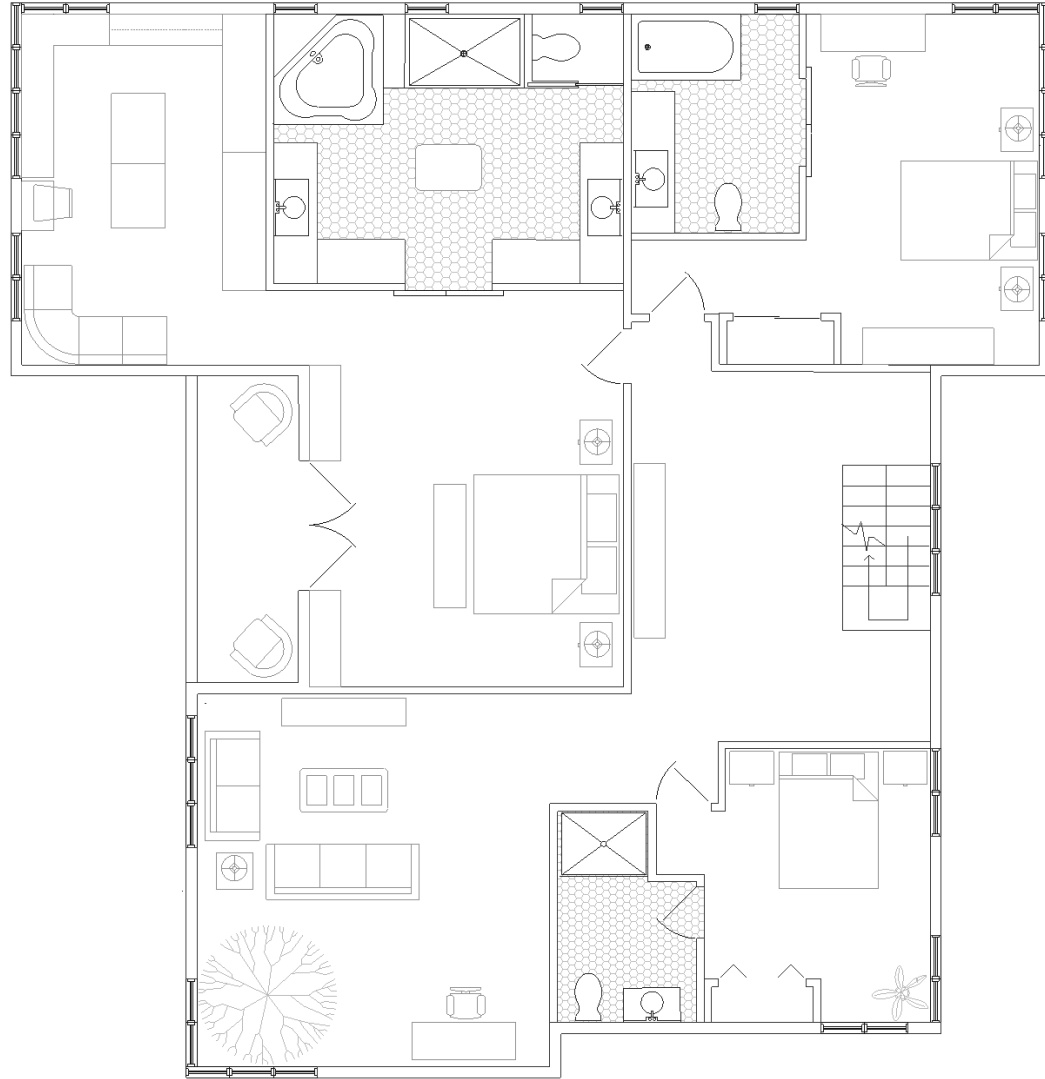

Malaysian Bungalow

Amanda Villasenor

Project Overview

This three-story, bungalow styled house is located in PetalingJaya,

Selangor, Malaysia. It is home to a family, consisting of a couple with their three children, all under the age of 13. The family's maid also resides in house.

The gross build up is approximately 6,500 sq ft.

It includes many windows and doors, but does not meet the clients' satisfaction.

Concept Statement

This home, while big, is not functional enough for the current residents. The kitchens are too small, and other areas of the house lack aesthetic. The remodel of the home is influenced by a modern, Balinese design style. In addition, natural elements will be added in, as well as an indoor courtyard, hopes of tying the outdoor with the indoor. A water feature will be added to add to the design aspect, but will also serve as a divider between the living and dining. The kitchens will be made larger and more open. The upstairs will also consist of a larger, more satisfying master bedroom. Overall, this house will be open concept, tie in elements of nature, and consist of calm, earth tones, all while meeting the needs of the client

Ground Floor

Second Floor

Telephone, Electric, & Lighting plan

Symbols Legend

	Duplex Outlet		Ceiling mounted light
	Weather proof outlet		Wall sconce
	Single Switch		Ventilation fan
	3-way Switch		Ceiling fan
	4-way switch		GFI Outlet
	TV outlet		Down light
	Recessed light		220 Volt Outlet
	Smoke detector		Ceiling mounted light with single switch pole
	Carbon monoxide detector		
	Pendant light		