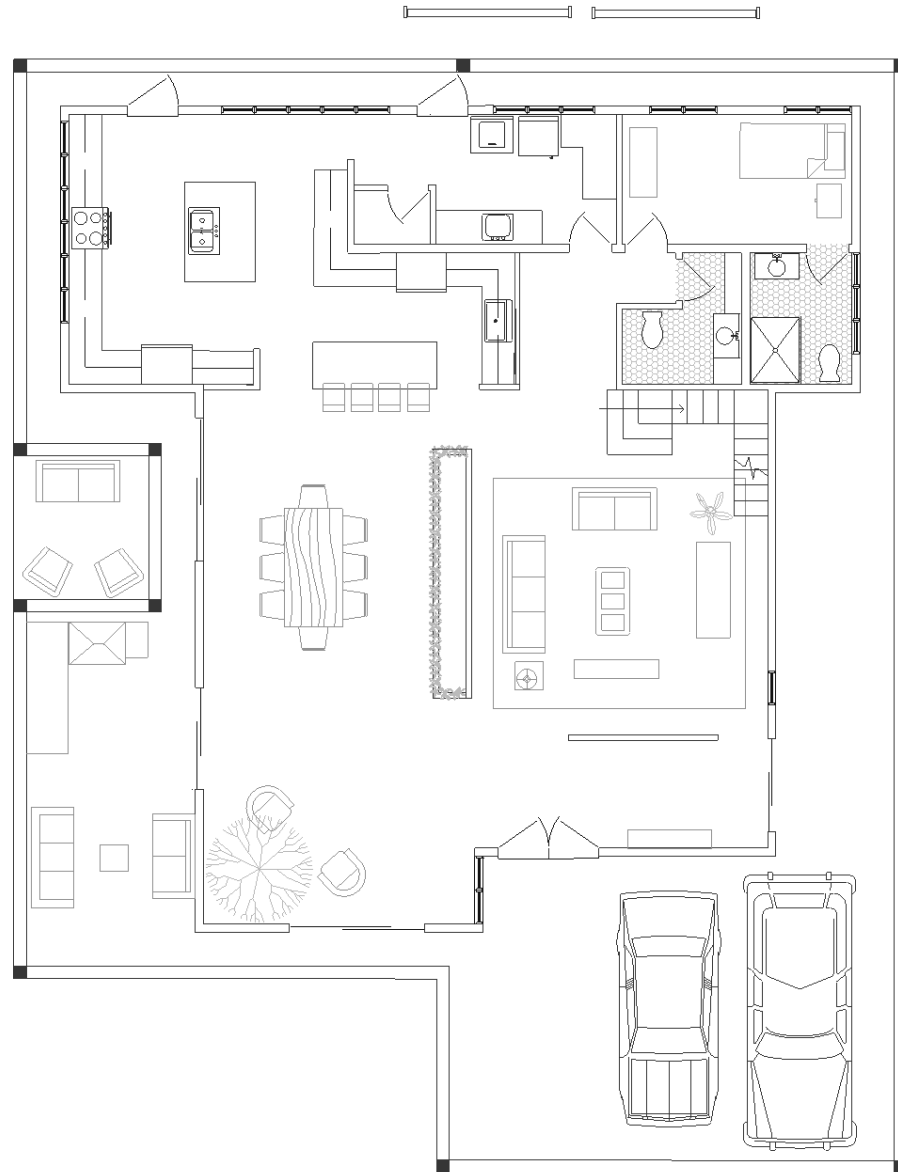

Malaysian Bungalow

Amanda Villasenor

Project Overview

This three-story, bungalow styled house is located in PetalingJaya,

Selangor, Malaysia. It is home to a family, consisting of a couple with their three children, all under the age of 13. The family's maid also resides in house.

The gross build up is approximately 6,500 sq ft.

It includes many windows and doors, but does not meet the clients' satisfaction.

Concept Statement

This home, while big, is not functional enough for the current residents. The kitchens are too small, and other areas of the house lack aesthetic. The remodel of the home is influenced by a modern, Balinese design style. In addition, natural elements will be added in, as well as an indoor courtyard, hopes of tying the outdoor with the indoor. A water feature will be added to add to the design aspect, but will also serve as a divider between the living and dining. The kitchens will be made larger and more open. The upstairs will also consist of a larger, more satisfying master bedroom. Overall, this house will be open concept, tie in elements of nature, and consist of calm, earth tones, all while meeting the needs of the client

Ground Floor

Second Floor

Telephone, Electric, & Lighting plan

Symbols Legend

	Duplex Outlet		Ceiling mounted light
	Weather proof outlet		Wall sconce
	Single Switch		Ventilation fan
	3-way Switch		Ceiling fan
	4-way switch		GFI Outlet
	TV outlet		Down light
	Recessed light		220 Volt Outlet
	Smoke detector		Ceiling mounted light with single switch pole
	Carbon monoxide detector		
	Pendant light		