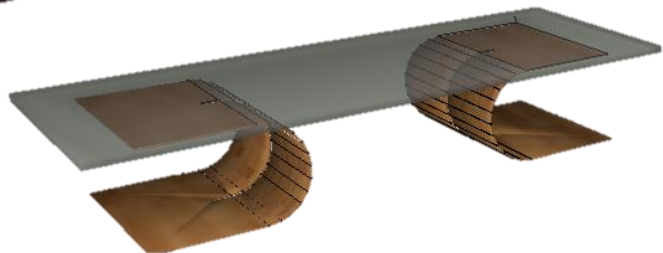

Dining Room