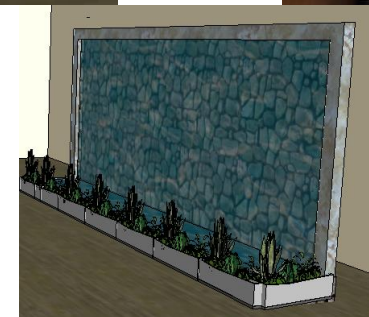

Dining Room