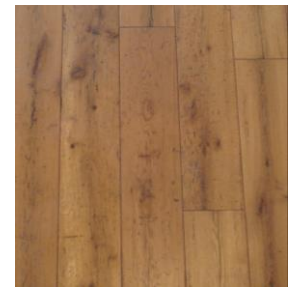

Dining Room