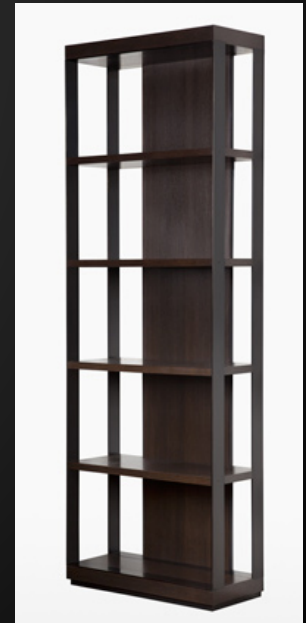

# Foyer

Item	Mark	Manufacturer	Catalog/Color/Name	Quantity	Room
Console Table	CT 01	West Elm	Emmerson	1	300
2.5 x 7 Rug	RG 01	West Elm	Recycled Denim	1	300

# KITCHEN

Item	Mark	Manufacturer	Catalog/Color/Name	Quantity	Room
Pendant Light	PL 01	West Elm	Organic Blown	3	301
Barstool	BRSTL 01	Pier 1 Imports	Kubu	4	301

# LIVING

Item	Mark	Manufacturer	Catalog/Color/Name	Quantity	Room
Sofa	SF 01	West Elm	Lorimer	1	302
Armchair	AC 01	Herman Miller	Eames	1	302
Side Table	ST 01	Zuo	Distressed Natural	1	302
Coffee Table	CFT 01	Chadhaus	Loft Bed - Walnut	1	302
Media Cabinet	MC 01	Claesson Koivisto	Sierra	1	302
Bookcase	BC 01	Holly Hunt	Avila	2	302
8 x 10 Rug	RG 02	M. Gold & B. Williams	Calypso Neutral	1	302
Table Lamp	TBL 01	Arteriors		1	302