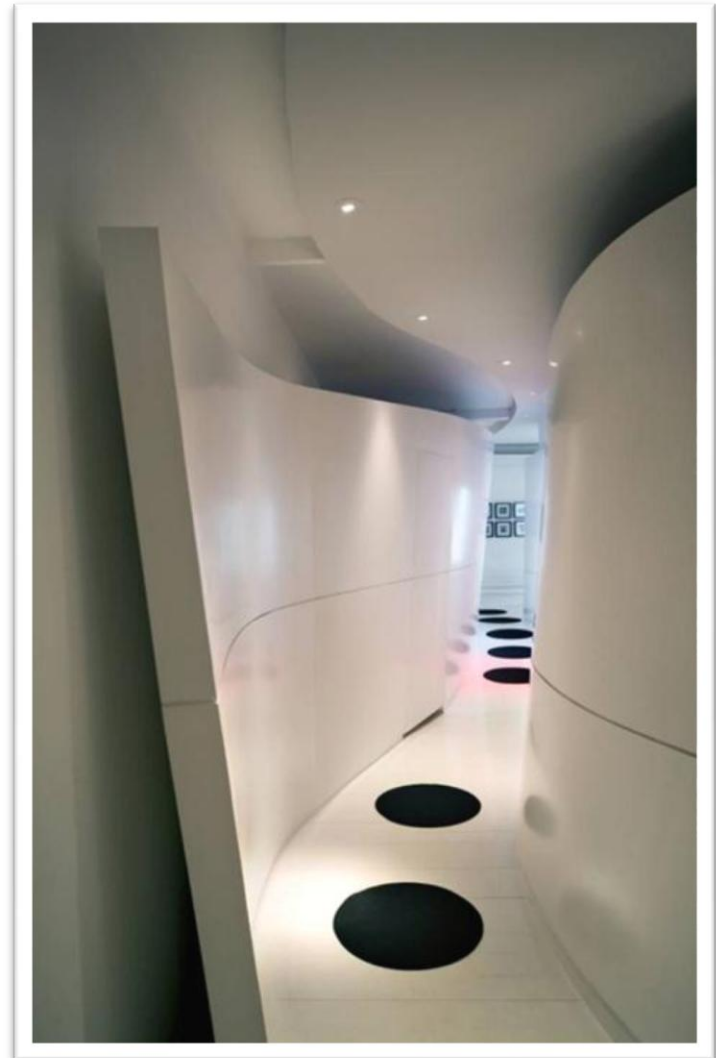

Unique Curved wall – kitchen and pathway