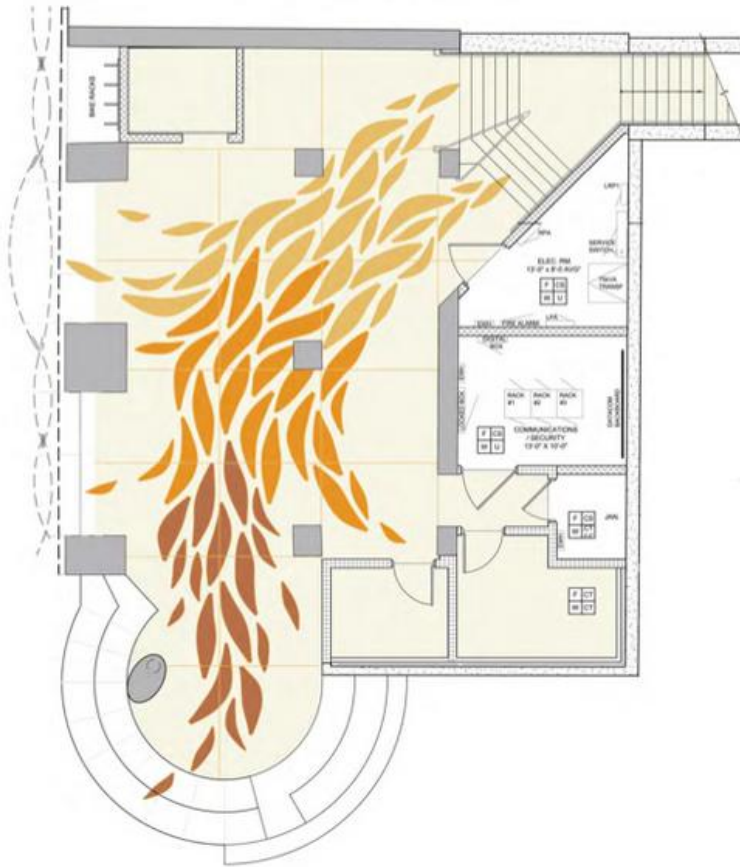

Concrete floor

- Cleveland artist Susie Frazier has designed new paving for a concrete floor of a transit station based on the flowing patterns created by schools of fish or flocks of birds. She was inspired by the similarities among pedestrians in transit stations and the “swarm” behavior of creatures in nature