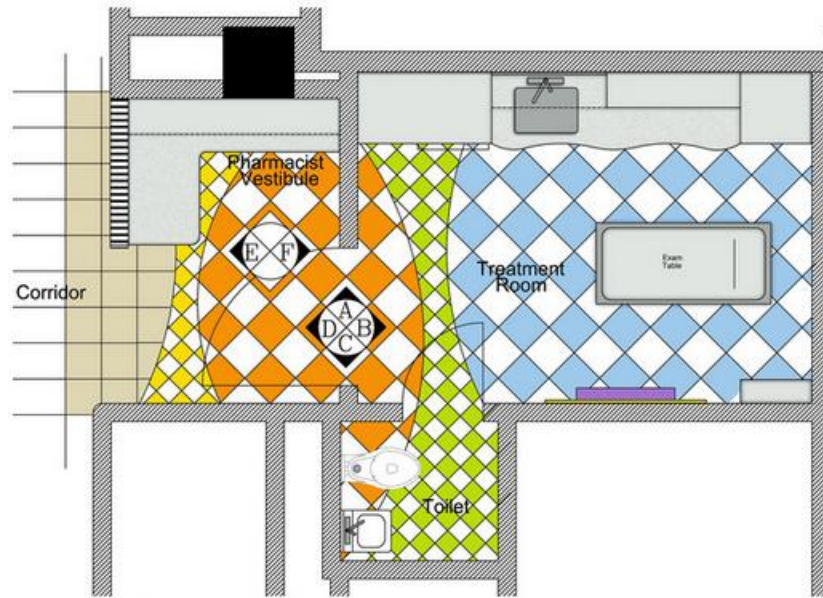

Floor design using tiles

Floor Plan
Scale: Not to Scale