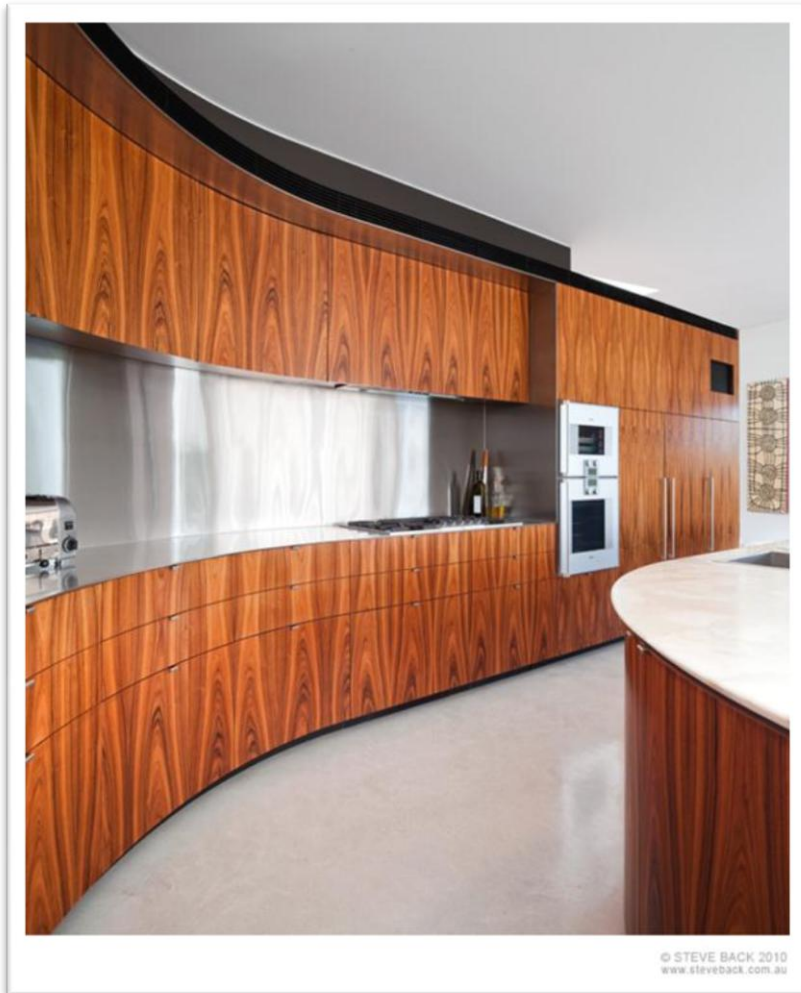

Unique Curved wall – kitchen and pathway