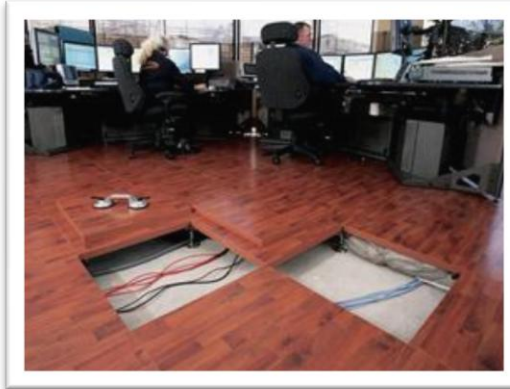

Raised floor