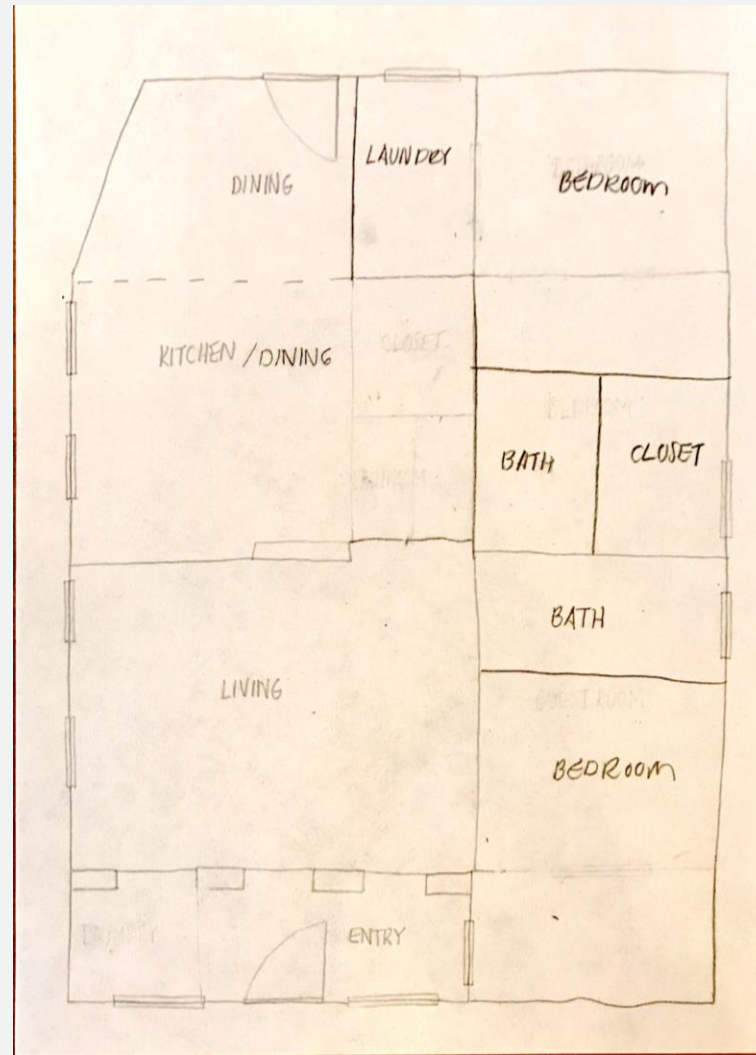

BLOCK DIAGRAM