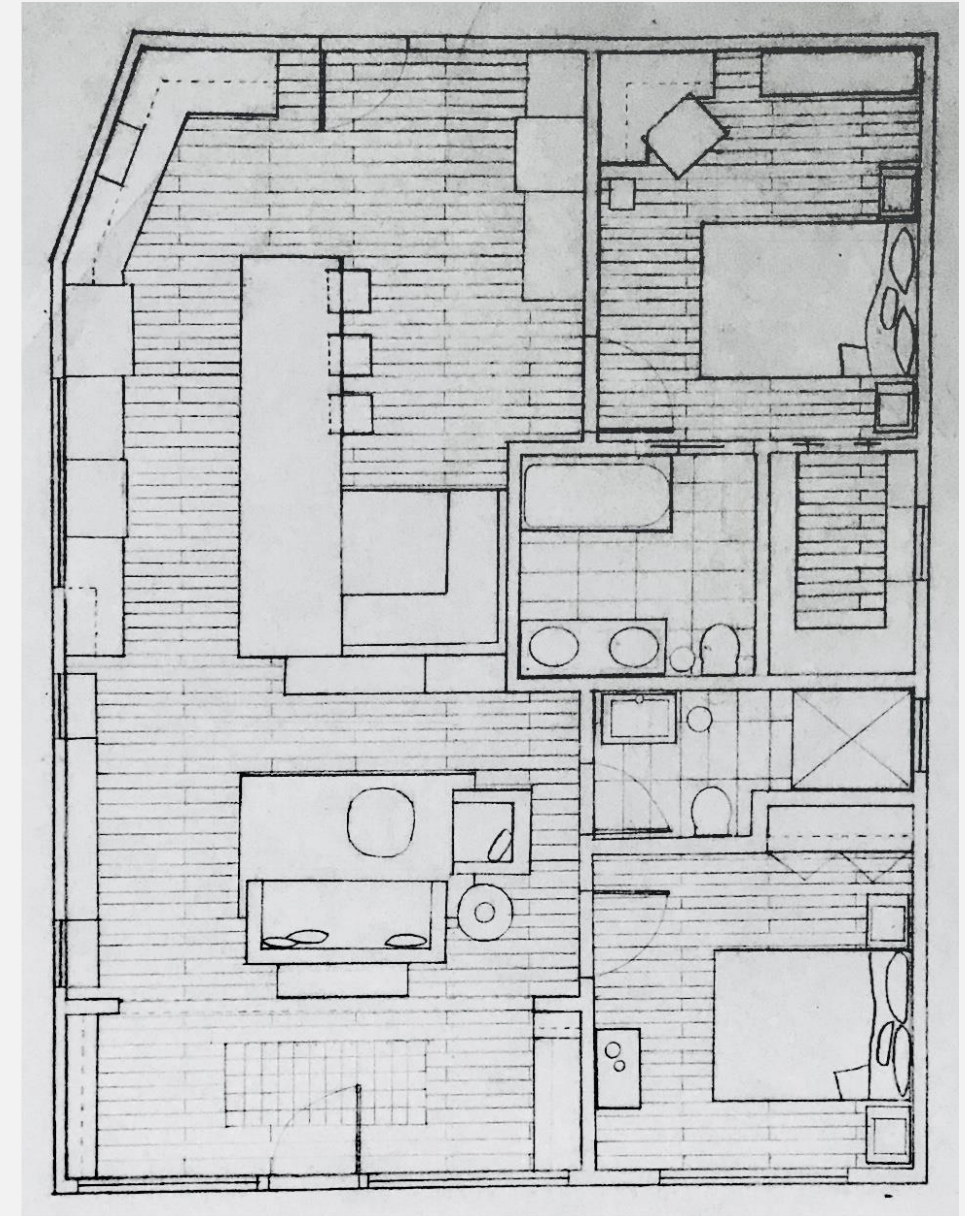

## Design Solution

The entry way will include custom shelving and additional seating to make a more comfortable entrance with storage for guests. Wood flooring creates harmony in each room of the house, except the contrasting tile rug in the entry way that serves as a focal point upon entry. The living space will have an open view into the kitchen, making the space seem larger and inviting. The line of cabinets and shelving from the entertainment area in the living room to the refrigerator in the kitchen creates a line of rhythm down the south side of the house. The back room is opened to make room for a big island and built-in seating. Custom casework for a laundry unit provides space for the client to store personal belongings outside the bedroom. The same rustic wood casework is balanced in different parts of the house. These custom creations put emphasis on the farmhouse design.

# DESIGN PROCESS

BUBBLE DIAGRAM

BLOCK DIAGRAM

LOOSE FLOOR PLAN

# FURNITURE PLAN