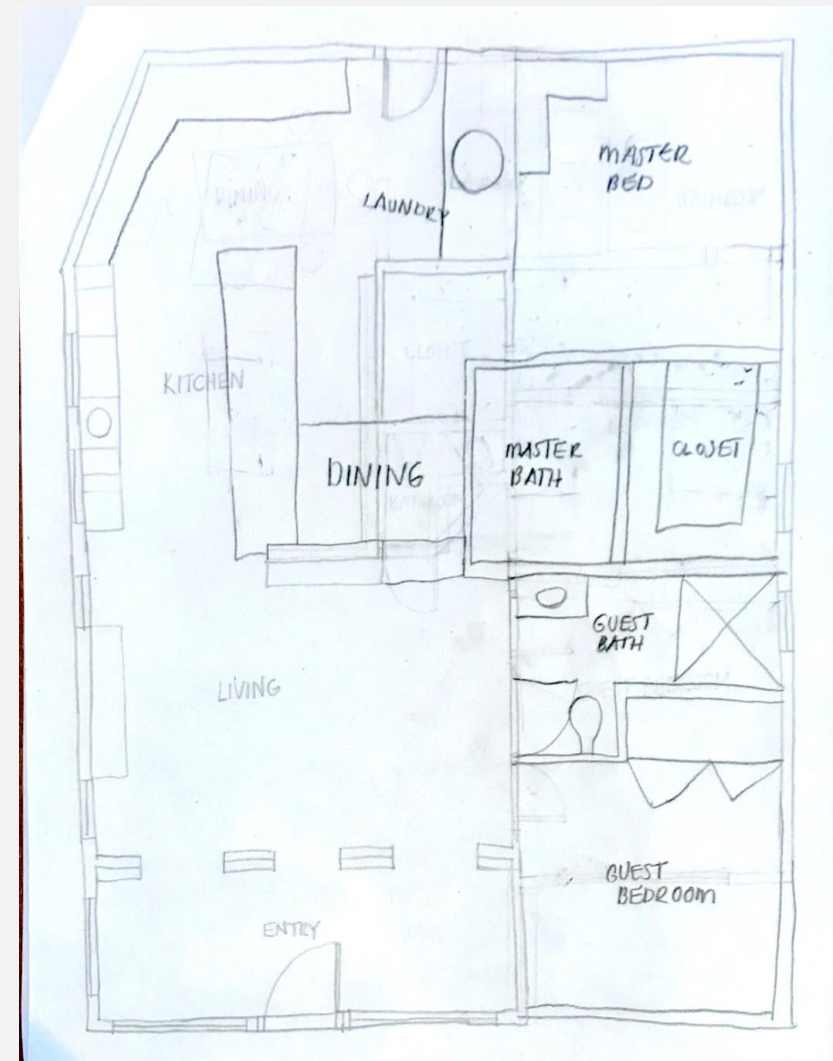

LOOSE FLOOR PLAN