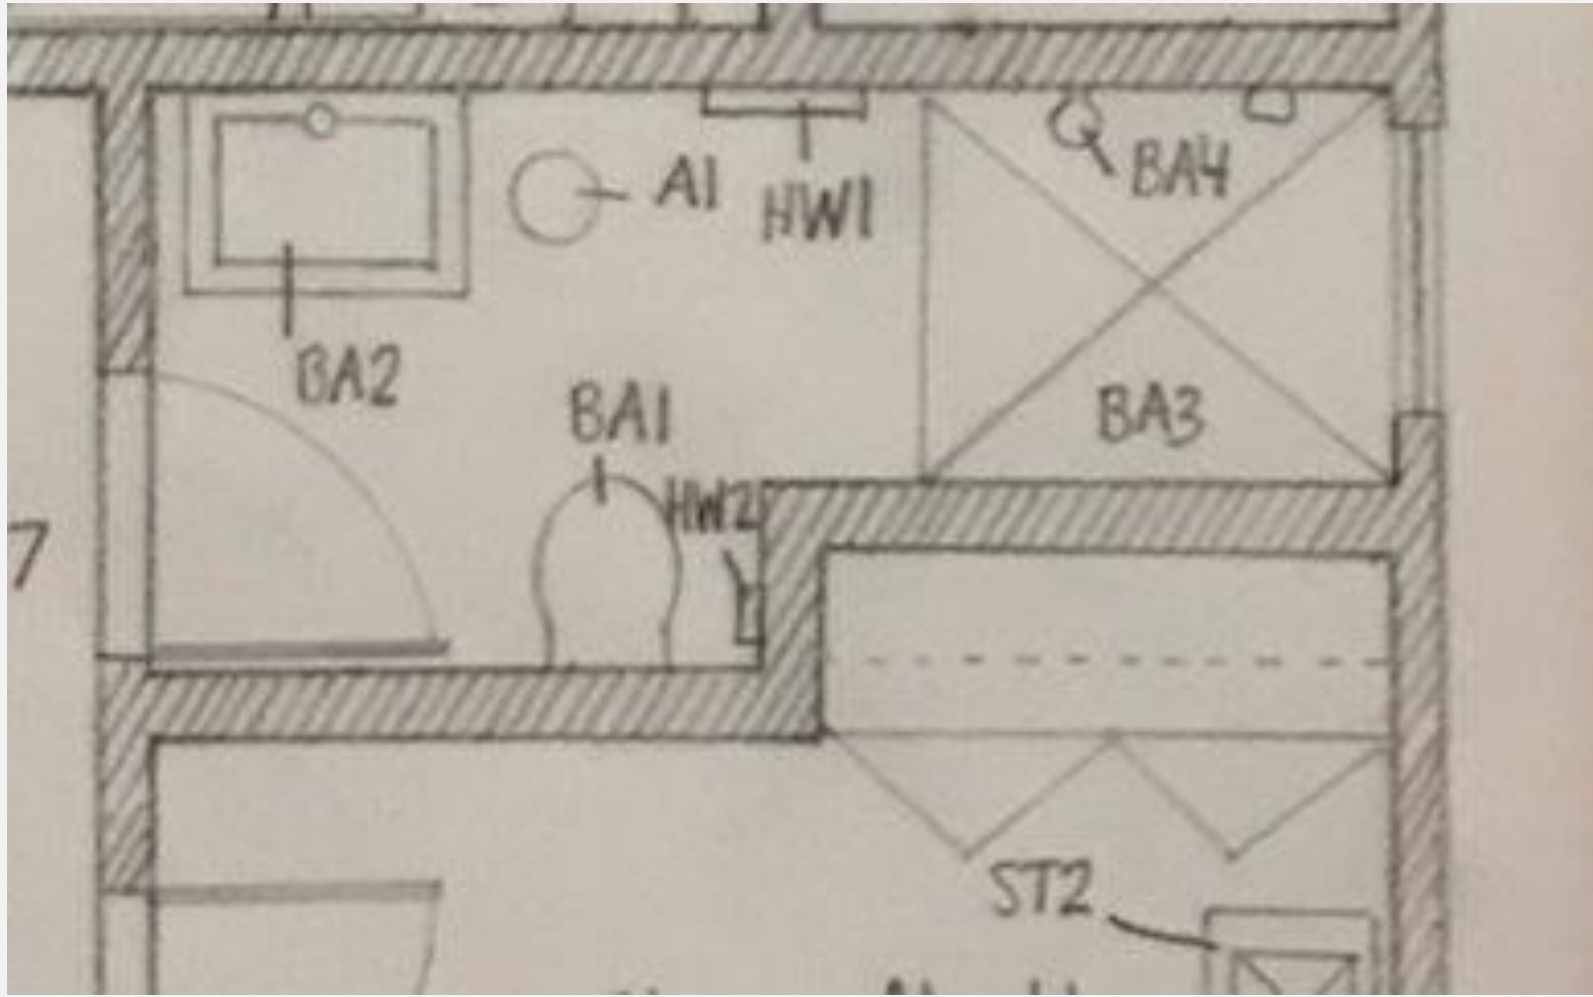

# KITCHEN FURNITURE SCHEDULE

SINK	BA1	BUILD	Bci2953491	1	102
DISHWASHER	BA2	BUILD	Bci3370521	1	102
RANGEHOOD	BA3	BUILD	Bci2725994	1	102
STOVE	BA4	BUILD	Bci2720688	1	102
FAUCET	HW1	BUILD	Bci1561224	1	102
FRIDGE	HW2	BUILD	Bci2720724	1	102
BAR STOOL	HW3	ALL MODERN	EVYN1337	3	102
MICROWAVE	A1	BUILD	Bci3301653	1	102