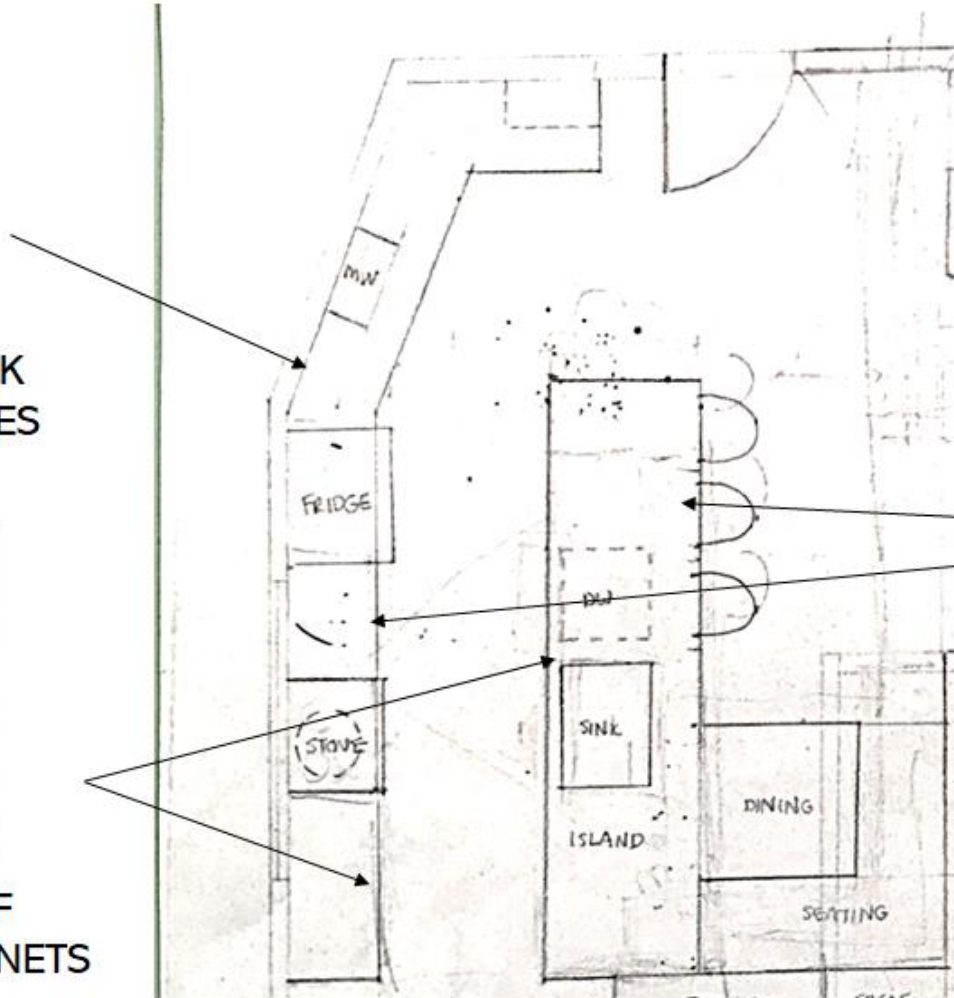

CLOUD RIVER QUARTZ
STONE COUNTER TOP