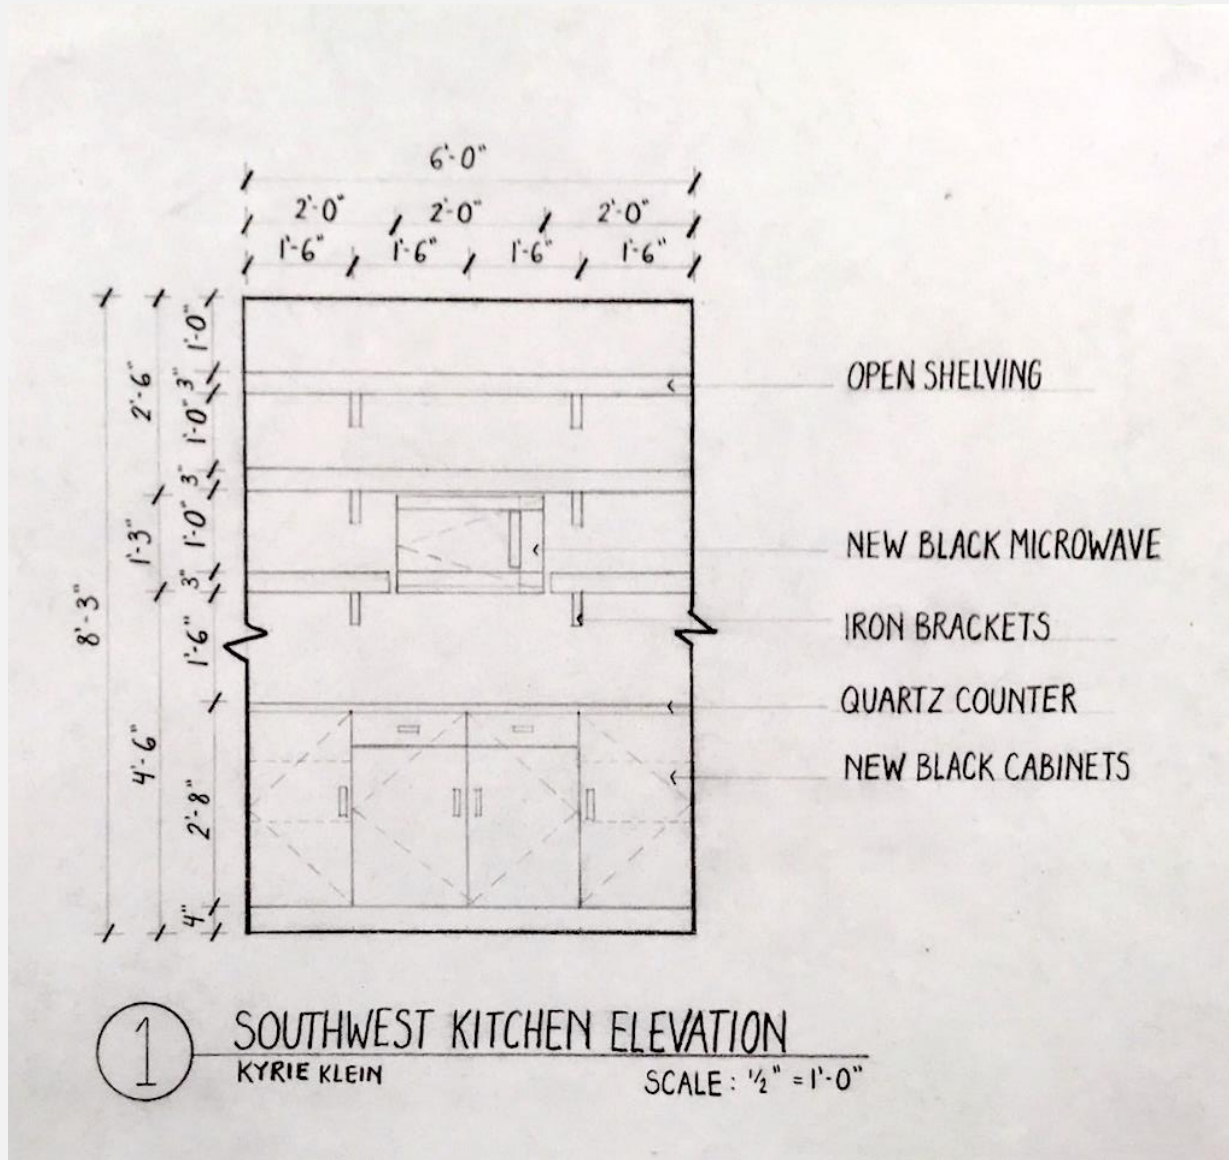

KITCHEN ELEVATIONS, cont.