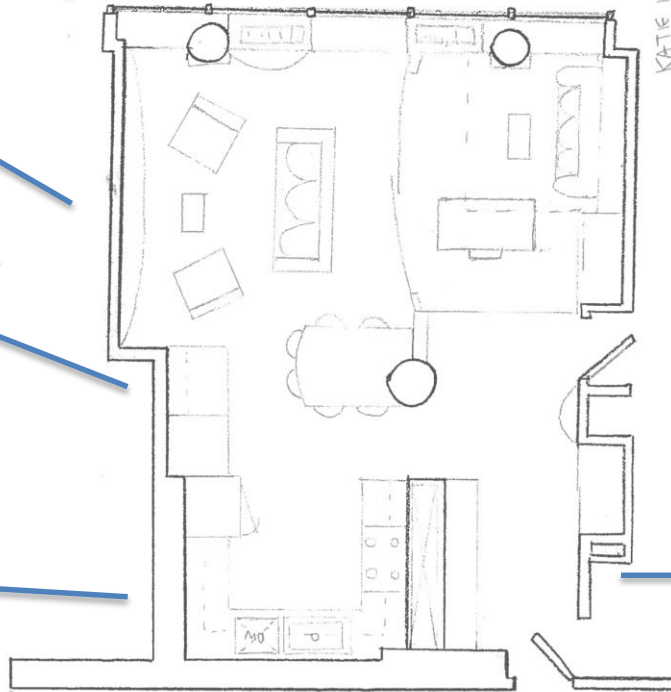

All living room walls

Any open space in
kitchen

All baseboards in every room

Nan Yang Floor

recipit