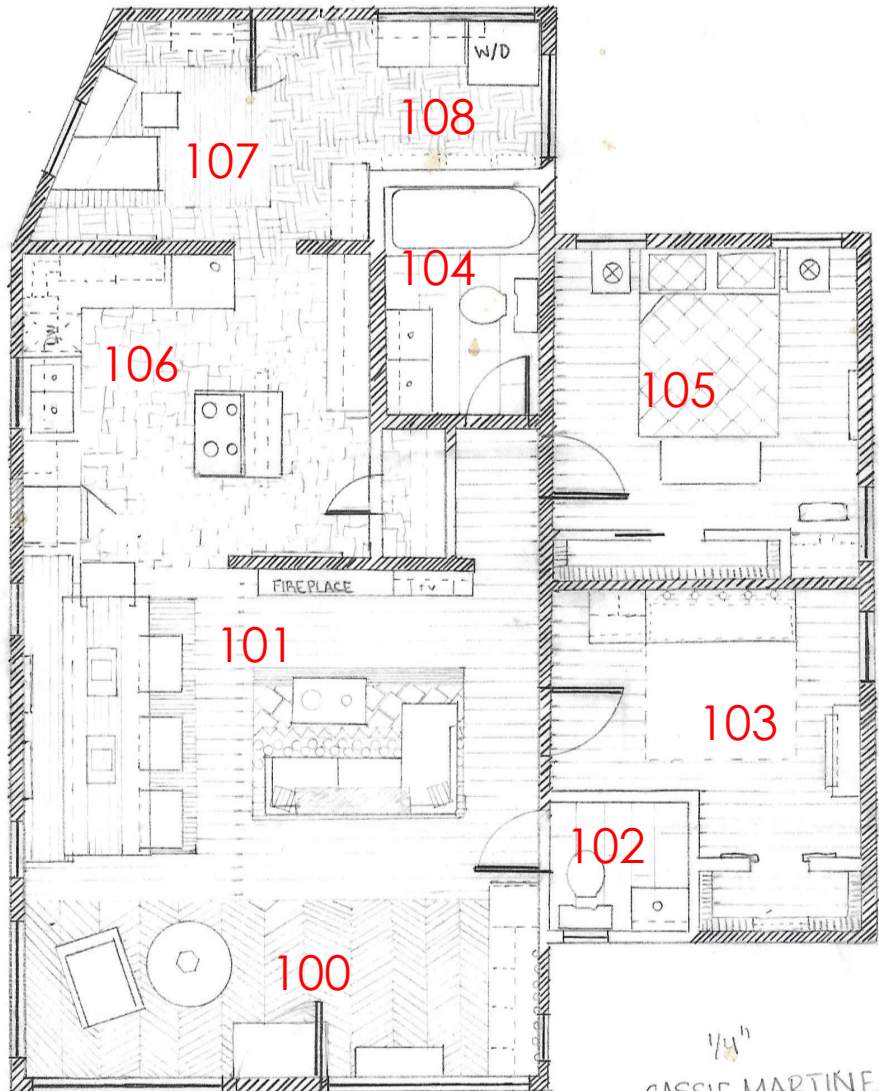

Study Models

Existing/ Remodel

Room Schedule

1/8"
CASSIE MARTINEZ

ROOM NUMBERS	ROOM DESCRIPTION
100	ENTRY
101	LIVING/DINING
102	GUEST BATHROOM
103	GUEST BEDROOM
104	MASTER BATHROOM
105	MASTER BEDROOM
106	KITCHEN
107	OFFICE
108	LAUNDRY ROOM

5 Conceptual Sketches

Built In Materials

MUDROOM

Coffee

WINE BAR

Elegant Home Delaney White Wall Cabinet with 2 Doors - 7930
 from Hayneedle
 ★★★★★ 95 product reviews
 Elegant Home Fashions · Cabinet · Bathroom
 Two drawers. Cathedral metal accents. Bru shelves. Made from MDF and tempered gla
 \$91.27 \$103.99