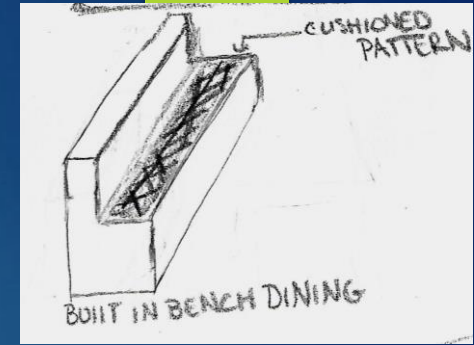

5 Conceptual Sketches

Built In Materials

MUDROOM

Coffee

WINE BAR

Elegant Home Delaney White Wall Cabinet with 2 Doors - 7930
 from Hayneedle
 ★★★★★ 95 product reviews
 Elegant Home Fashions · Cabinet · Bathroom
 Two drawers. Cathedral metal accents. Bru shelves. Made from MDF and tempered gla
 \$91.27 \$103.99