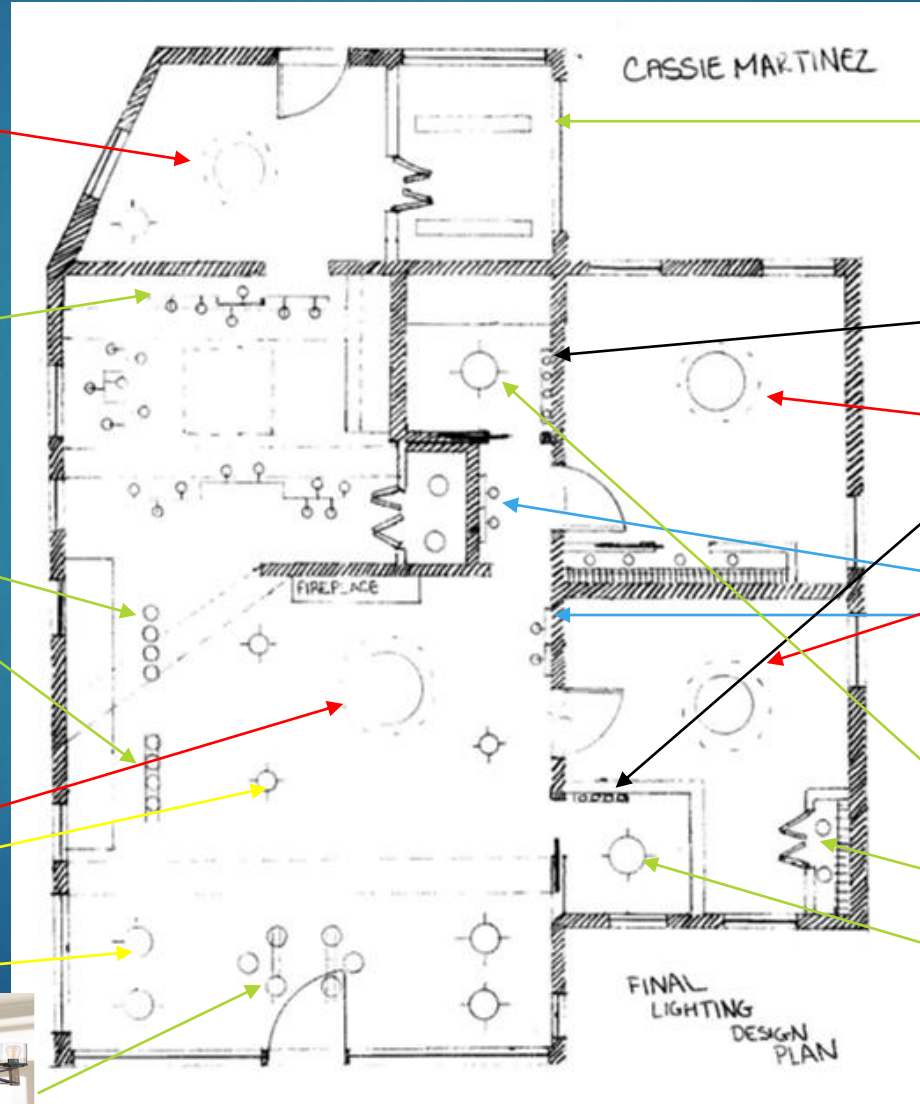

Ceiling/Lighting Plan