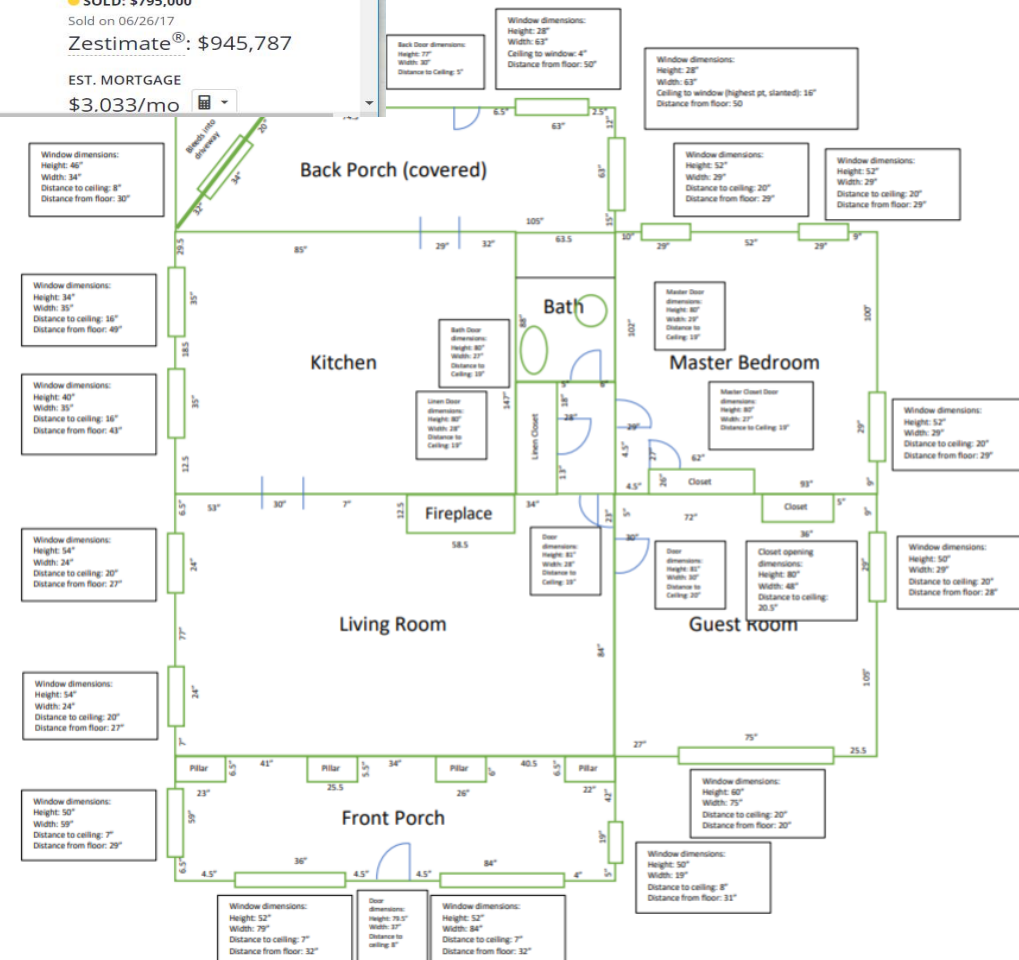

Location & Client

LOCATION: 3819 Goldwyn Terrace Culver City, CA 90232

CLIENT PROFILE: Jennie Wang

- Female Homeowner
- Age: 32
- In relationship
- # of people in household: 2
- Job: financial technology
- No pets & no kids right now
- Likes to entertain
- Extroverted person

3819 Goldwyn Ter
Culver City, CA 90232

● SOLD: $795,000
Sold on 06/26/17
Zestimate®: $945,787

EST. MORTGAGE
$3,033/mo

2 beds · 1 bath · 747 sqft