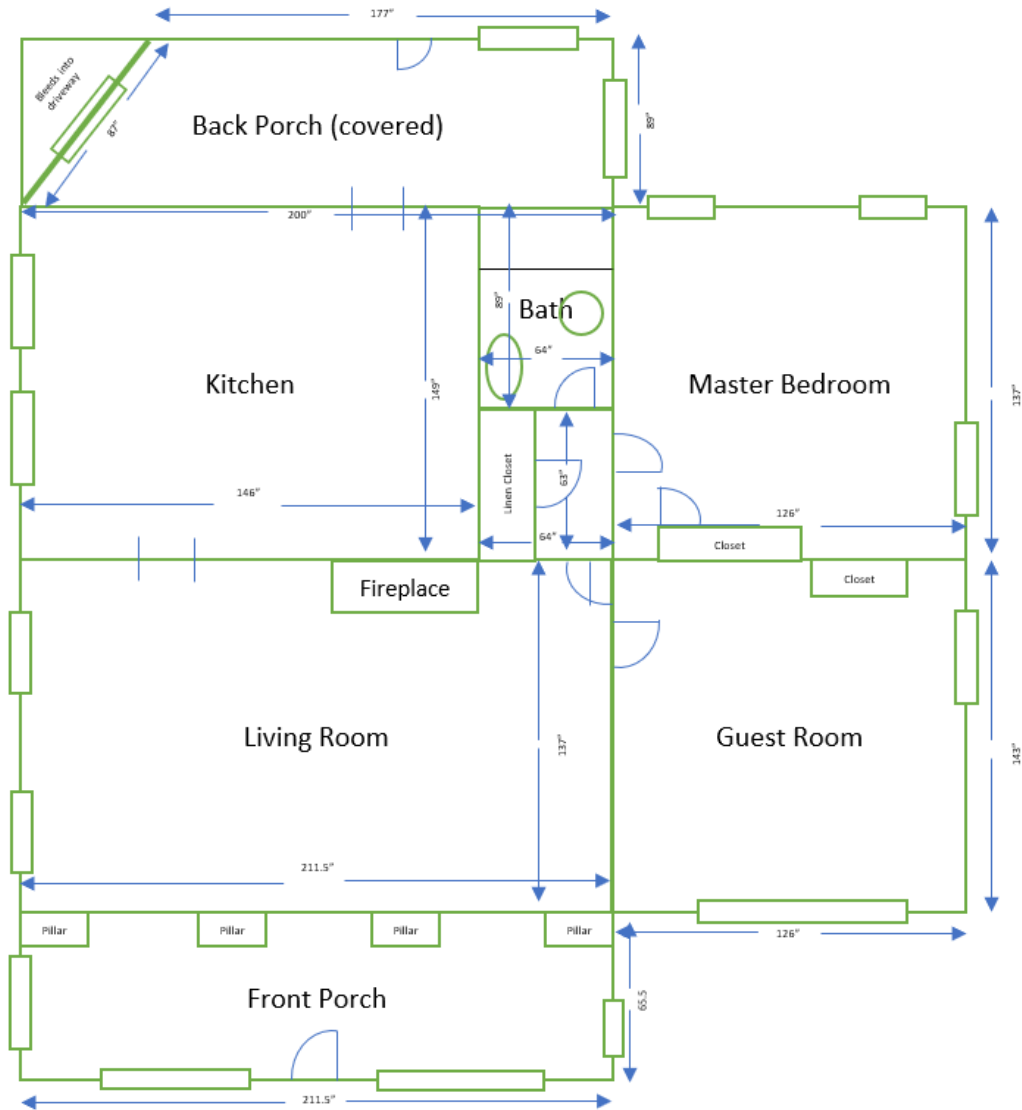

Design Process

Inspirations

- ▶ Open concept
 - ▶ kitchen-living/Dining room
- ▶ Rustic/Scandinavian/Farmhouse look
 - ▶ Reclaimed wood beams
 - ▶ White subway backsplash
 - ▶ Black Cabinets
 - ▶ Gold Accessories
- ▶ Floor Transitioning
 - ▶ Wood-Tile
- ▶ Neutral, clean and light colors

Study Models

Existing/ Remodel

Room Schedule

1/8"
CASSIE MARTINEZ

ROOM NUMBERS	ROOM DESCRIPTION
100	ENTRY
101	LIVING/DINING
102	GUEST BATHROOM
103	GUEST BEDROOM
104	MASTER BATHROOM
105	MASTER BEDROOM
106	KITCHEN
107	OFFICE
108	LAUNDRY ROOM