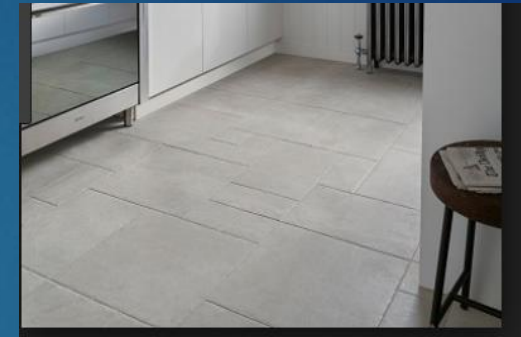

Interior Room Finish Material

Entry: Porcelain
Tile

Living/ Dining/
Bedrooms: (Original)
Hardwood

Kitchen: Mosaic
Porcelain

Bathrooms:
Plank Tile

Back Porch:
Stone Mosaic Tile

Material and Finishes Schedule