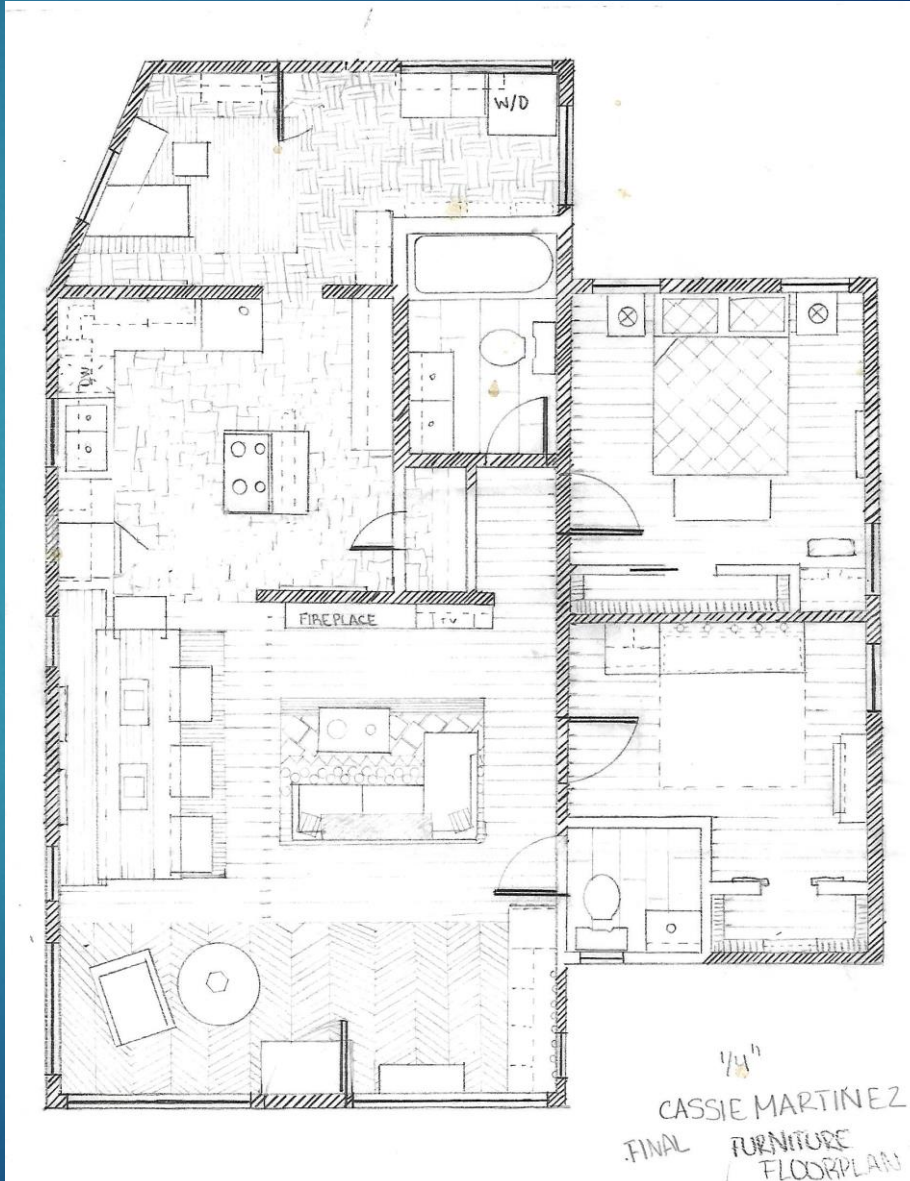

► DESIGN SOLUTION:

Removing partitions will help make this space look bigger than it actually is. This will create less trafficking areas throughout the home. Removing the two pillars in the middle of the entrance will have more natural light entering. Reclaimed Wooden Beams on the ceiling will help create a sense of division in some of the rooms.

Study Models

Existing/ Remodel

Room Schedule

1/8"
CASSIE MARTINEZ

ROOM NUMBERS	ROOM DESCRIPTION
100	ENTRY
101	LIVING/DINING
102	GUEST BATHROOM
103	GUEST BEDROOM
104	MASTER BATHROOM
105	MASTER BEDROOM
106	KITCHEN
107	OFFICE
108	LAUNDRY ROOM

5 Conceptual Sketches

Built In Materials

MUDROOM

Coffee

WINE BAR

Elegant Home Delaney White Wall Cabinet with 2 Doors - 7930
 from Hayneedle
 ★★★★★ 95 product reviews
 Elegant Home Fashions · Cabinet · Bathroom
 Two drawers. Cathedral metal accents. Bru shelves. Made from MDF and tempered gla
 \$91.27 \$103.99