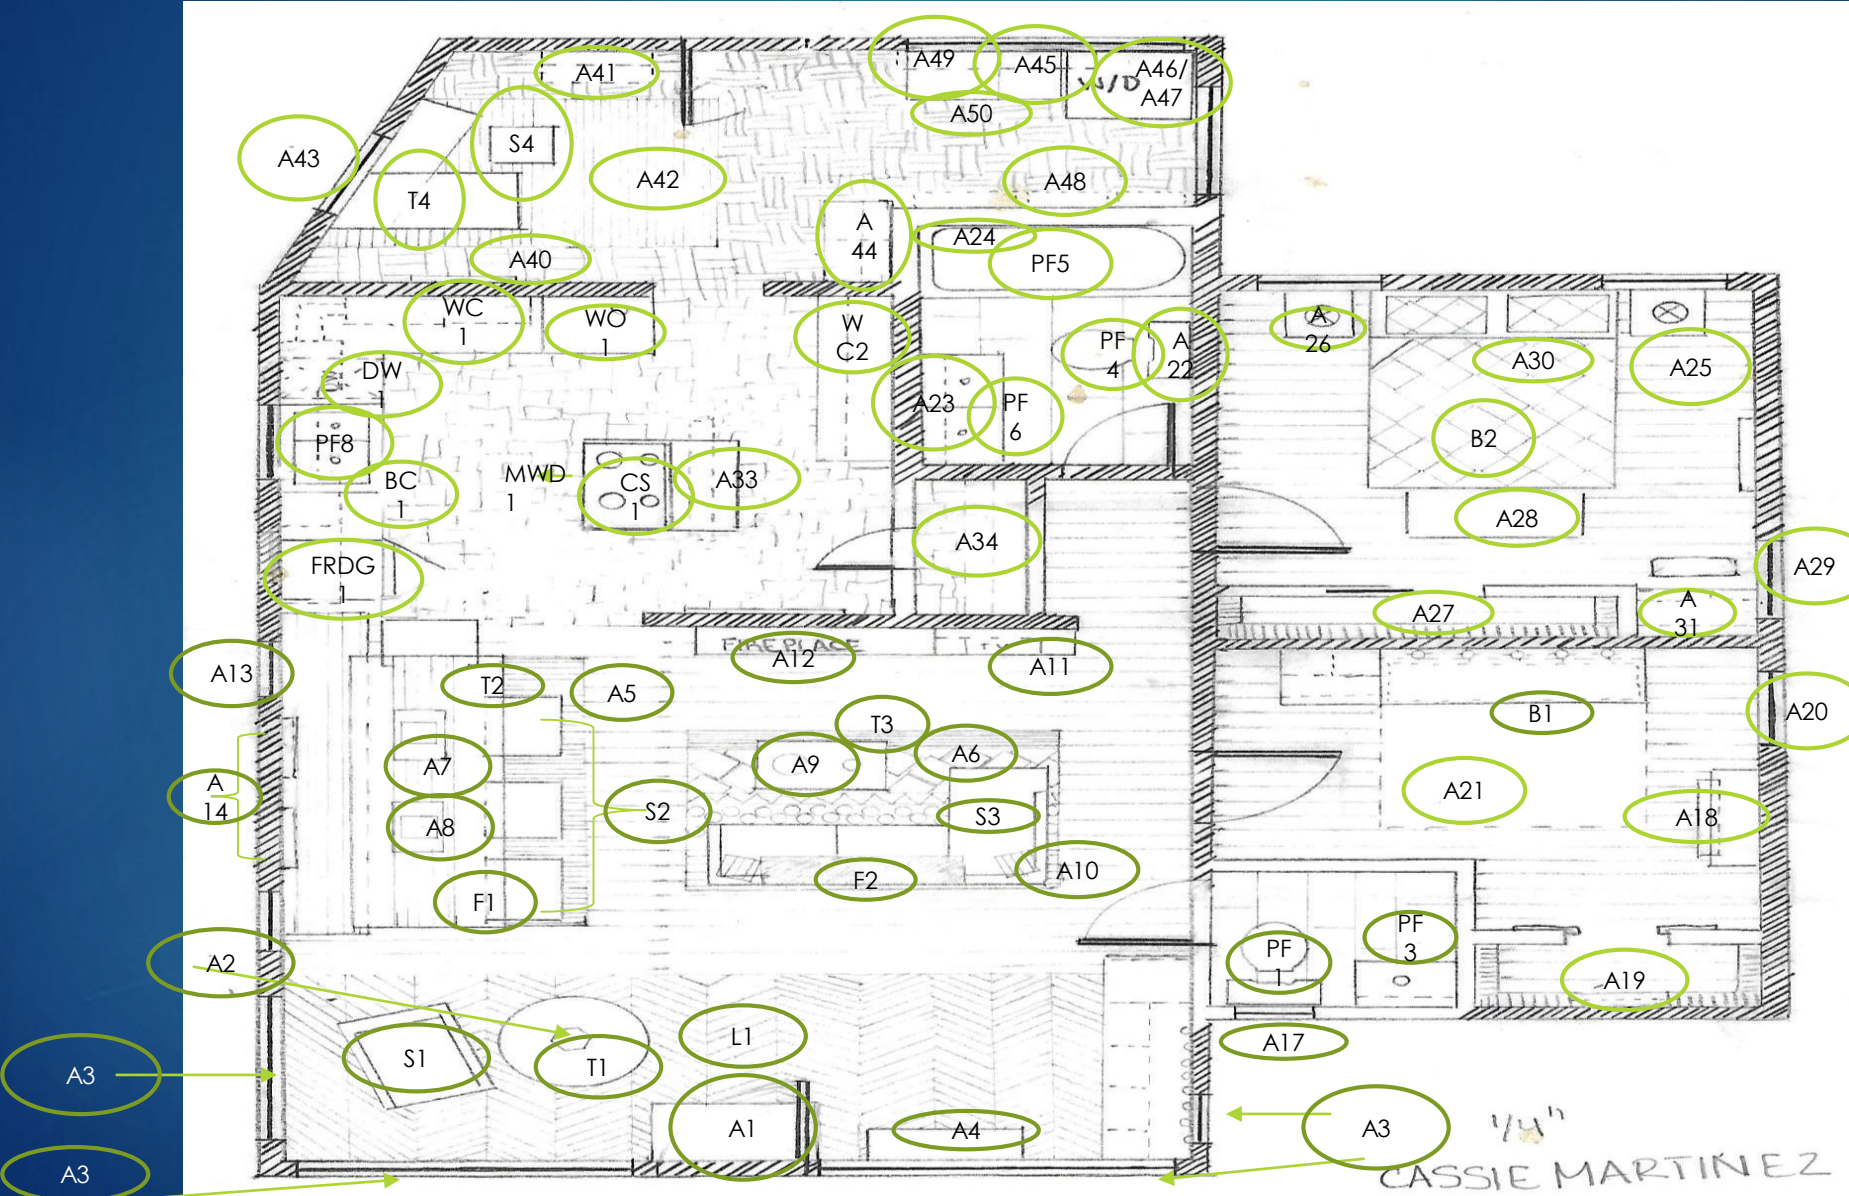

Coded furniture plan

Interior Room Schedule

ROOM NUMBERS	ROOM DESCRIPTION
100	ENTRY
101	LIVING/DINING
102	GUEST BATHROOM
103	GUEST BEDROOM
104	MASTER BATHROOM
105	MASTER BEDROOM
106	KITCHEN
107	OFFICE
108	LAUNDRY ROOM