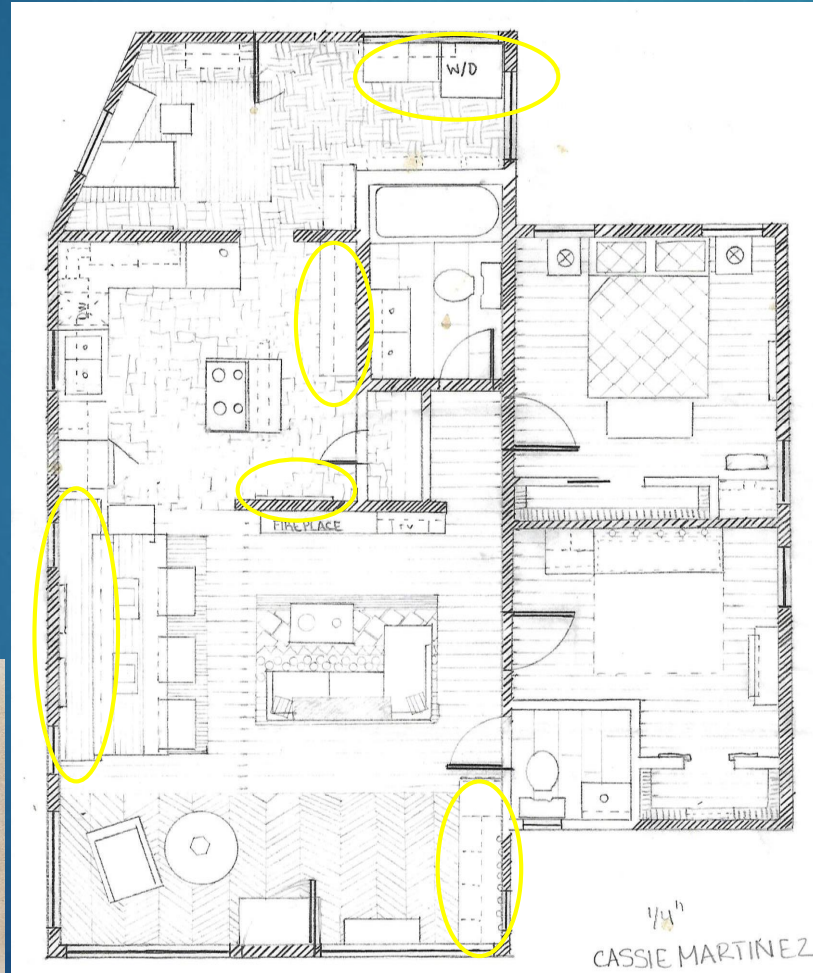

5 Conceptual Sketches