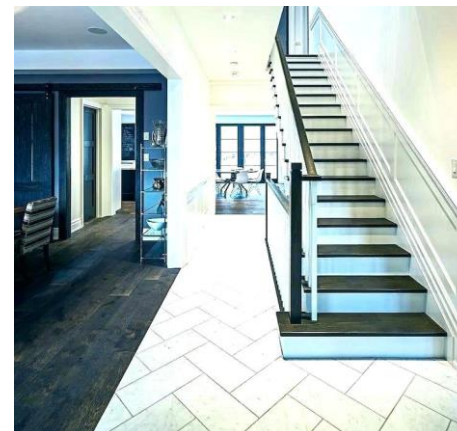

Inspirations

- Open concept
  - kitchen-living/Dining room
- Rustic/Scandinavian/Farmhouse look
  - Reclaimed wood beams
  - White subway backsplash
  - Black Cabinets
  - Gold Accessories
- Floor Transitioning
  - Wood-Tile
- Neutral, clean and light colors