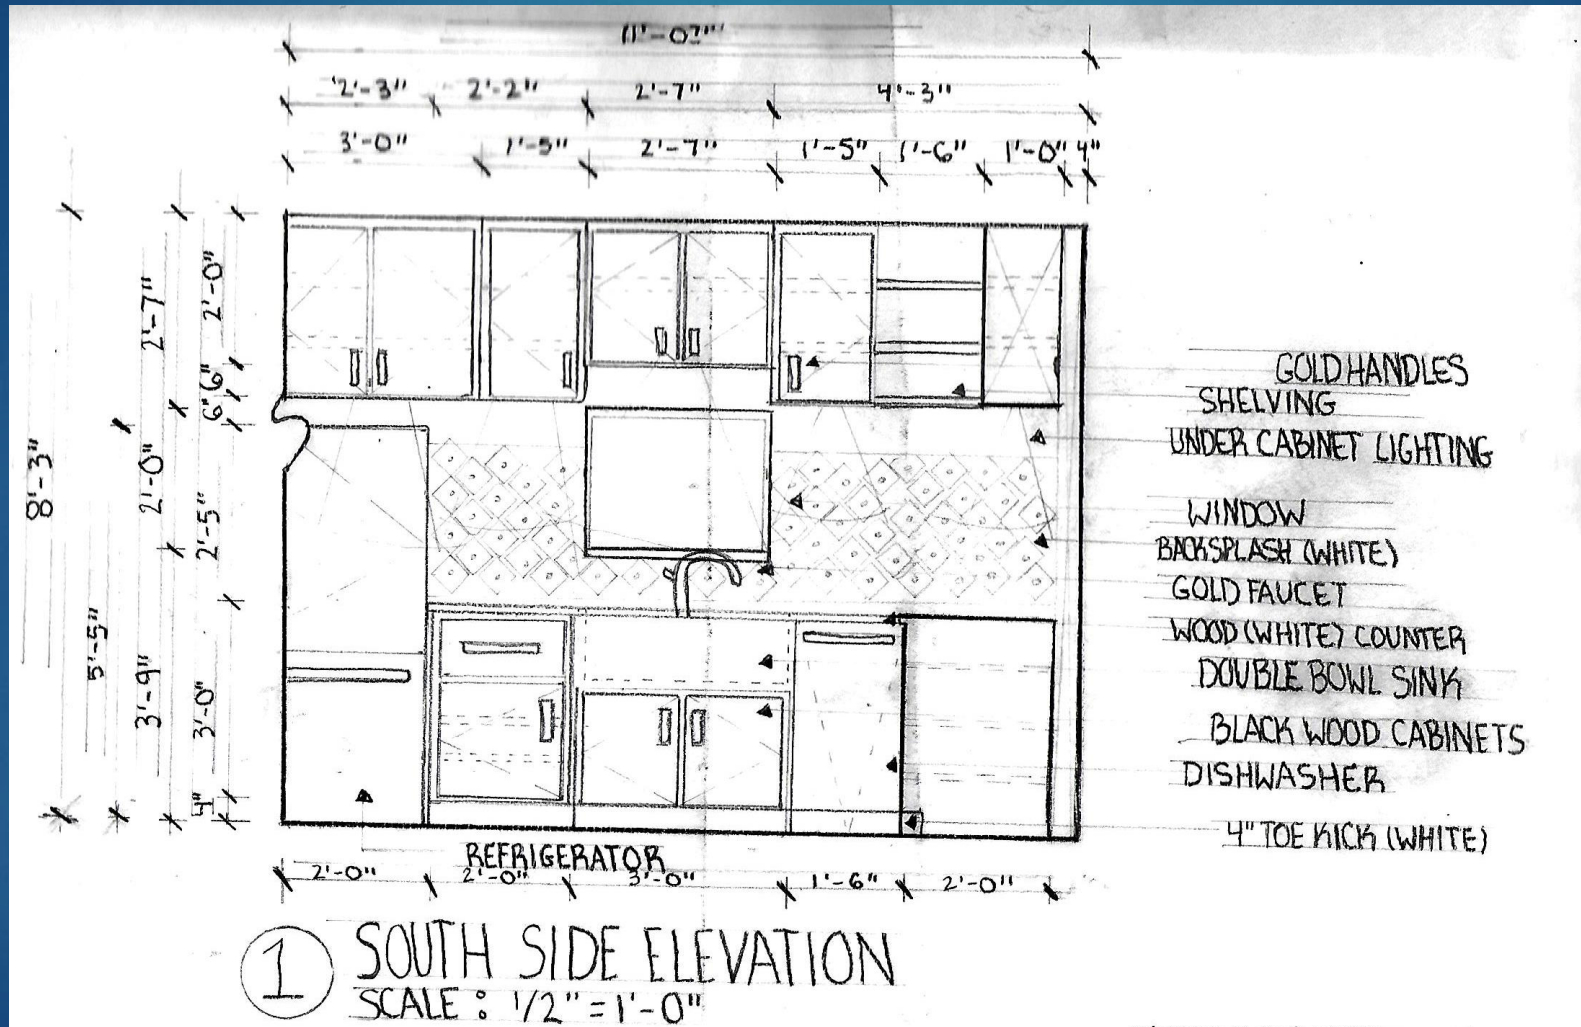

RETRO
RHOMBUS

COUNTERTOPS

PORCELAIN
TILE

BEHR
Teton Blue,
#N490-4

Material Board

South Kitchen Elevation

Kitchen Perspective

Final Model