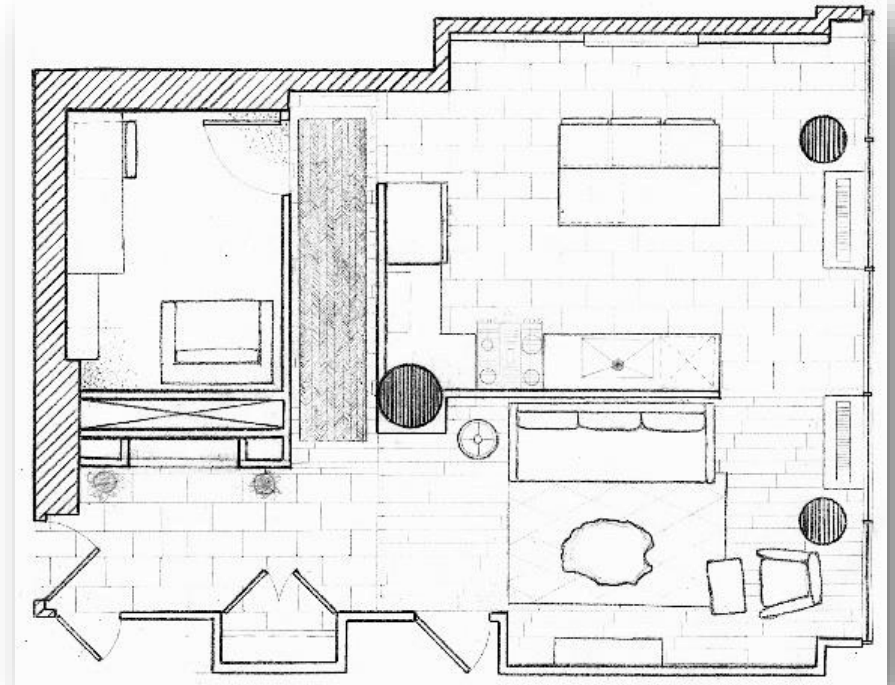

HARBOR POINT

KAILEY TROSTLE

PRELIMINARY CONCEPT BOARD

1. Chair and a half in the office that pulls out to a twin size bed
2. Clean Lines in Office Space
3. Exposed beam through kitchen counter
4. Color scheme
5. Contrasting materials
6. Drop ceiling
7. Pendant lights above island
8. Pop of color

Office Desk Built-In

MATERIALS AND FINISHES FOR 5 BUILT-INS

Kitchen Beam Built-In

CEILING CONCEPT

Some form of grid ceiling in the office

Drop ceiling in living room and kitchen

FLOORING CONCEPT

WALL CONCEPT

Subway Tile®
CSP-585

Ebony King
2132-20

Gray Owl
2137-60

Wind's Breath
981

Neutral Wall Colors

Built-ins will provide pops of color and variety of materials. Bare walls will stay neutral to keep rooms from becoming too busy.