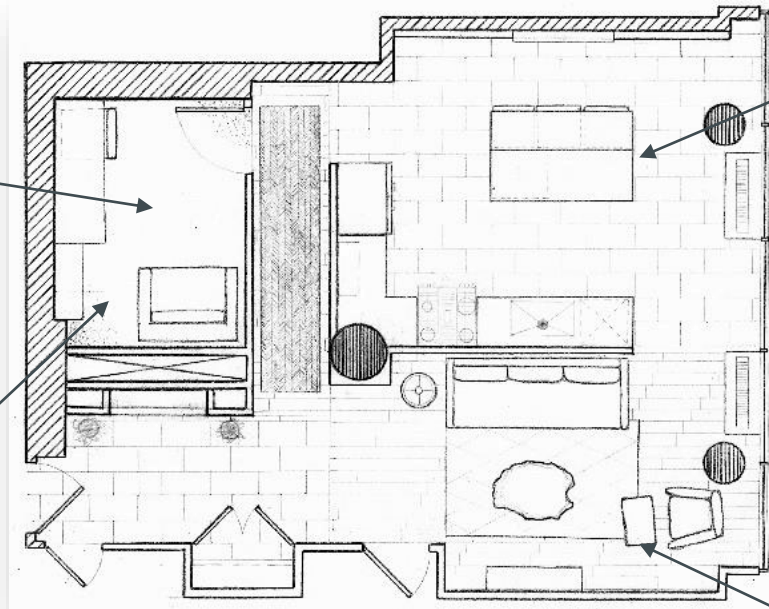

HARBOR POINT

KAILEY TROSTLE

PRELIMINARY CONCEPT BOARD

1. Chair and a half in the office that pulls out to a twin size bed
2. Clean Lines in Office Space
3. Exposed beam through kitchen counter
4. Color scheme
5. Contrasting materials
6. Drop ceiling
7. Pendant lights above island
8. Pop of color

Office Desk Built-In

MATERIALS AND FINISHES FOR 5 BUILT-INS

Kitchen Beam Built-In

CEILING CONCEPT

Some form of grid ceiling in the office

Drop ceiling in living room and kitchen

FLOORING CONCEPT

WALL CONCEPT

Subway Tile®
CSP-585

Ebony King
2132-20

Gray Owl
2137-60

Wind's Breath
981

Neutral Wall Colors

Built-ins will provide pops of color and variety of materials. Bare walls will stay neutral to keep rooms from becoming too busy.