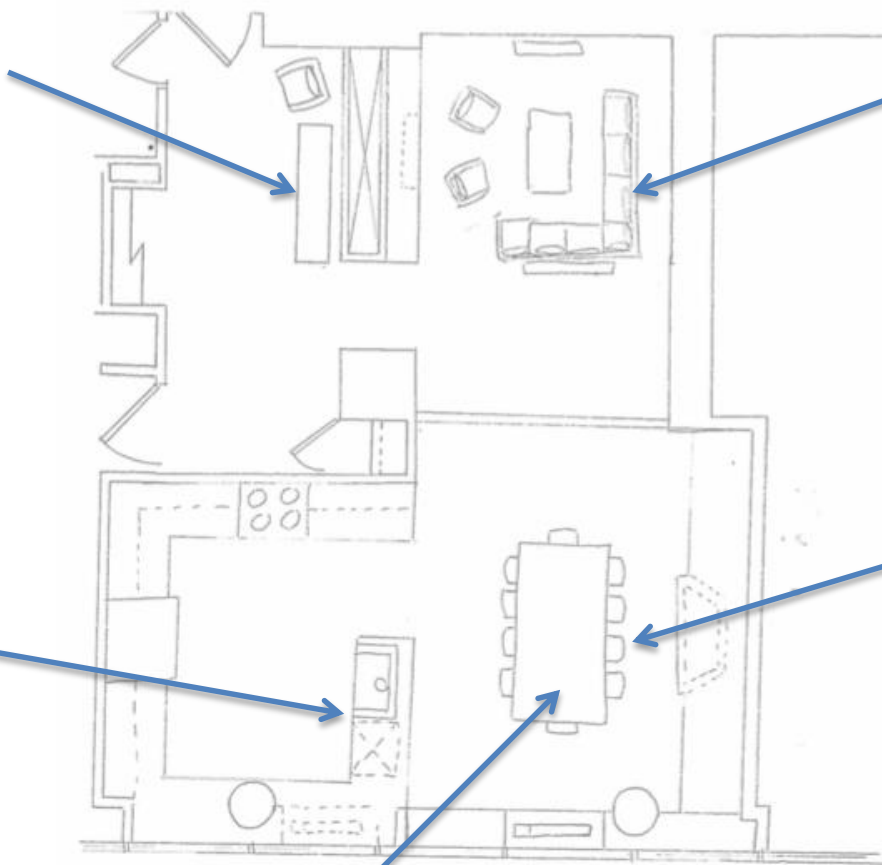

Furniture Conceptual Board

Table in foyer

Sectional in living room

Pendant lighting in kitchen

Chairs for dining room table

Lighting above dining room table

Dining room table chosen to continue industrial theme throughout condo

FOYER FURNITURE SCHEDULE:

ITEM	MARK	MANUFACTURER	CATOLOG #	QUANTITY	ROOM
Entry Table	T1	Anthropologie	960051	1	300
Entry Chair	S1	Anthropologie	36588580	1	300
Mirror	A1	Anthropologie	35403757	1	300
Entry Lighting	L1	Kichler Lighting	616025	1	300
Ram Skull	A2	Target	065-15-1671	1	300

T1

A1

S1

L1

A2

LIVING ROOM FURNITURE SCHEDULE:

ITEM	MARK	MANUFACTURER	CATOLOG #	QUANTITY	ROOM
Love Seat	S1-1	Ashley Furniture	1660055	1	301
Armless Chair	S1-2	Ashley Furniture	1660046	1	301
Sofa	S1-3	Ashley Furniture	1660066	1	301
Recessed Lighting	L2	Seagull Lighting	11092AT	6	301
Basket	A3	Threshold	002-07-1176	3	301
Coffee Table	T2	Ikea	602.611.55	1	301
Sectional Fabric	S1-A	Mayer	WC792-004	3	301
Picture Frames	A4	Autumn	074-15-1862	3	301
Table Decoration	A5	Caliper	065-03-0221	1	301
Armchairs	S2	Vedla	249-08-2665	2	301
Throw pillow	A6	Threshold	Grey	3	301