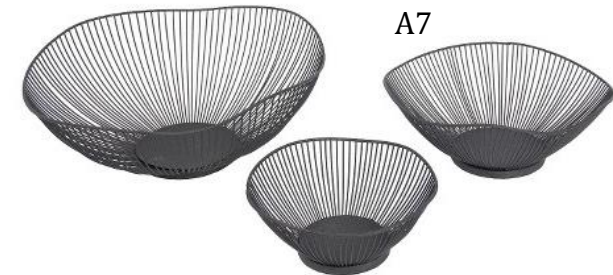

FOYER FURNITURE SCHEDULE:

ITEM	MARK	MANUFACTURER	CATOLOG #	QUANTITY	ROOM
Entry Table	T1	Anthropologie	960051	1	300
Entry Chair	S1	Anthropologie	36588580	1	300
Mirror	A1	Anthropologie	35403757	1	300
Entry Lighting	L1	Kichler Lighting	616025	1	300
Ram Skull	A2	Target	065-15-1671	1	300

T1

A1

S1

L1

A2

LIVING ROOM FURNITURE SCHEDULE:

ITEM	MARK	MANUFACTURER	CATOLOG #	QUANTITY	ROOM
Love Seat	S1-1	Ashley Furniture	1660055	1	301
Armless Chair	S1-2	Ashley Furniture	1660046	1	301
Sofa	S1-3	Ashley Furniture	1660066	1	301
Recessed Lighting	L2	Seagull Lighting	11092AT	6	301
Basket	A3	Threshold	002-07-1176	3	301
Coffee Table	T2	Ikea	602.611.55	1	301
Sectional Fabric	S1-A	Mayer	WC792-004	3	301
Picture Frames	A4	Autumn	074-15-1862	3	301
Table Decoration	A5	Caliper	065-03-0221	1	301
Armchairs	S2	Vedla	249-08-2665	2	301
Throw pillow	A6	Threshold	Grey	3	301

S1-1

S1-2

S1-3

T2

S1-A

A3

A4

A5

S2

A6

FURNITURE SCHEDULE:

ITEM	MARK	MANUFACTURER	CATOLOG #	QUANTITY	ROOM
Table	T3	Sunpan	27902	1	302
Chair	S3	Sunpan	100761	8	302
Hardware Pulls	H1	Lew's Hardware	432290	2	302
Table Lighting	L3	Allen Roth Valleymede	575041	1	302
Recessed Lighting	L2	Seagull Lighting	11092AT	3	302
Bowls	A7	Target	065-15-2149	1	302
Wood tray w/ vases	A8	Target	065-03-0758	1	302
Decorative Jack	A9	Target	065-03-0267	1	302
Hour Glass	A10	Target	065-03-0785	1	302