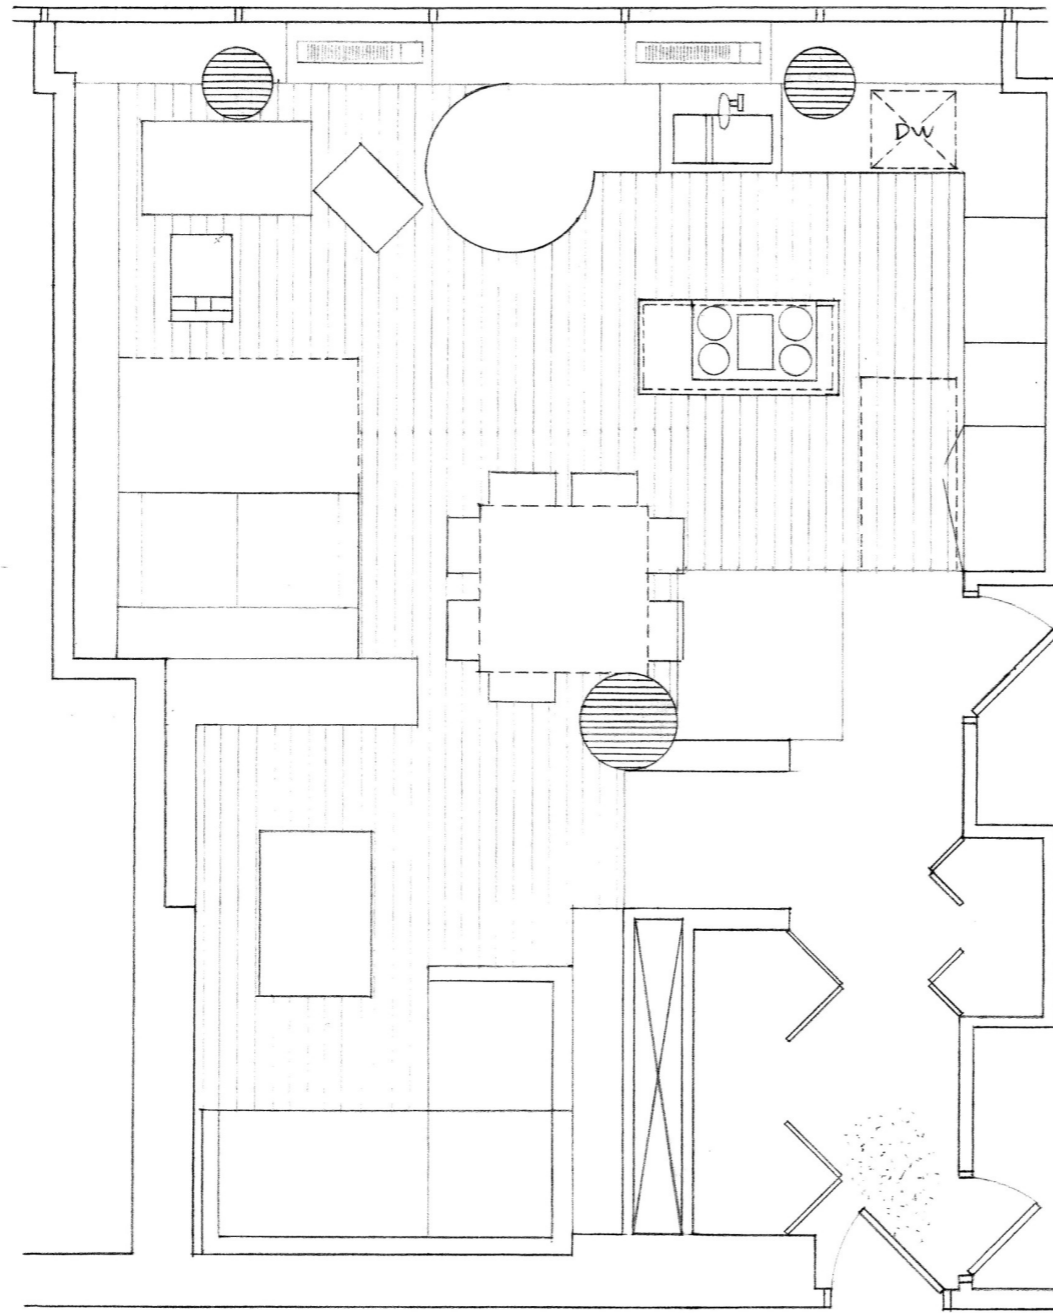

DISHWASHER

FISHER & PAYKEL DD24DCX7 DOUBLE DISHDRAWER

DINING AREA CONCEPT

THE DINING AREA OF THE HOUSE "PIVOTS" AROUND THE CENTRAL COLUMN OF THE APARTMENT.

DINING AREA CONCEPT

CUSTOM MADE, 4' X 4', 30" H, SWIVEL DINING TABLE WITH CASTERS, BY BEST CUSTOM FURNITURE & MILLWORK
FROM CHICAGO, IL
FITS UP TO 7 PEOPLE

LIVING AREA CONCEPT

MODERN RUSTIC.
TAN/ BROWN/ WHITE COLOR SCHEME.

LIVING AREA OVERVIEW

MODERN RUSTIC.
TAN/ BROWN/ WHITE COLOR SCHEME.

SOFA

RESOURCE FURNITURE BRICK SOFA

COFFEE TABLE

PIET HEIN EEK SCRAPWOOD COFFEE TABLE,
HIGH GLOSS LACQUERED.

TV/ ENTERTAINMENT

ALEXANDER WALL UNIT
BY DARUSH

DEN/ GUESTROOM CONCEPT

MULTI-PURPOSE.

WITH A SPACE SAVING QUEEN-SIZED SOFA/ WALL BED, THE SPACE CAN BE USED AS BOTH A STUDY AND A GUESTROOM.

NO PARTITION WILL BE INSTALLED; USE DRAPES FOR PRIVACY.