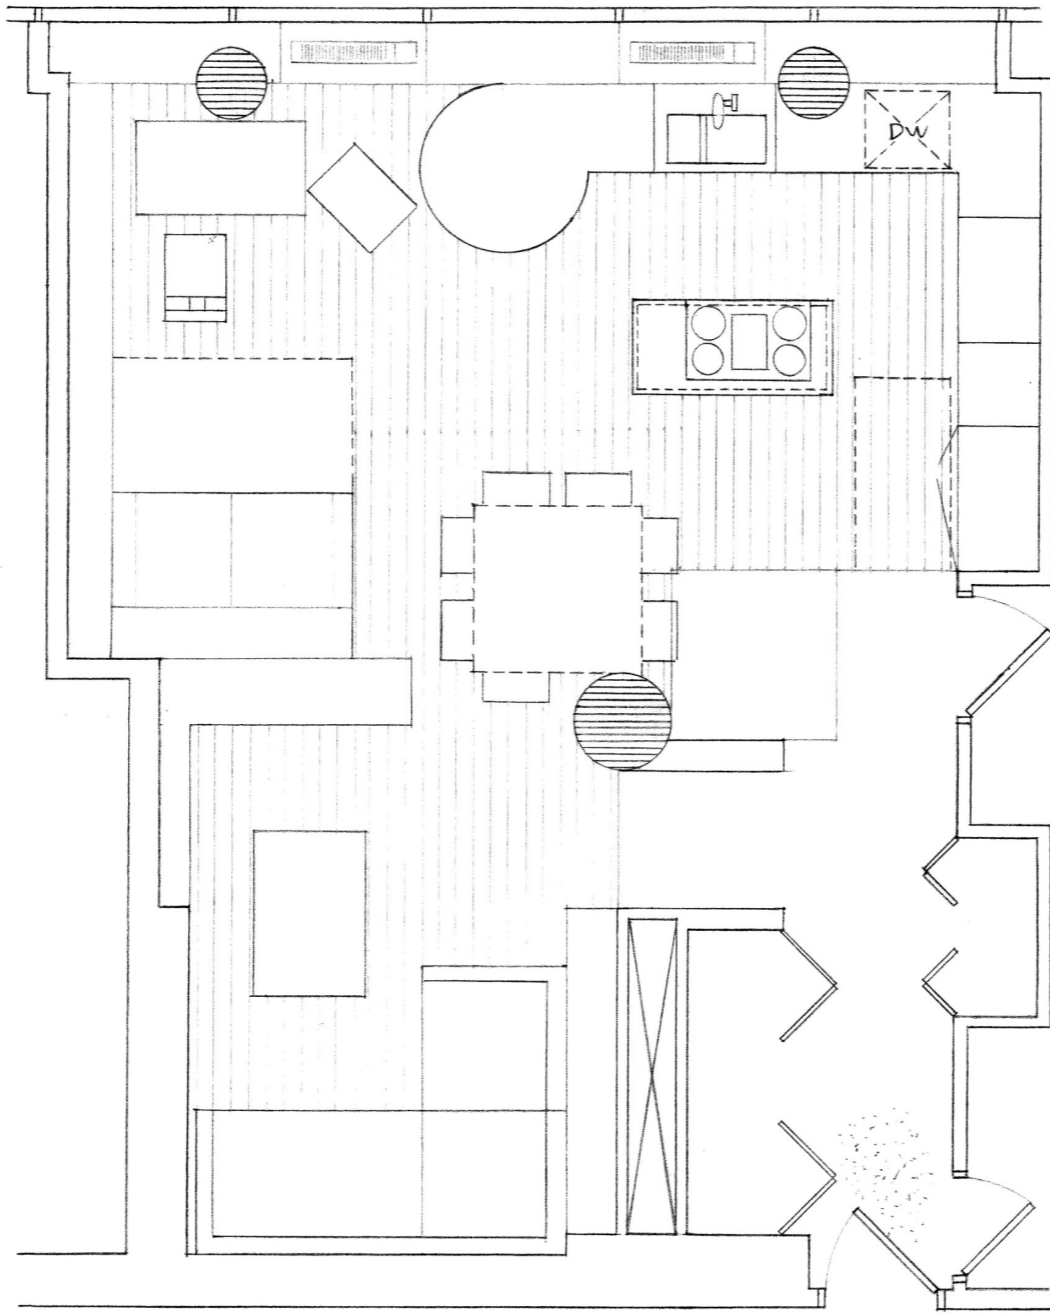

DISHWASHER

FISHER & PAYKEL DD24DCX7 DOUBLE DISHDRAWER

DINING AREA CONCEPT

THE DINING AREA OF THE HOUSE "PIVOTS" AROUND THE CENTRAL COLUMN OF THE APARTMENT.

DINING AREA CONCEPT

CUSTOM MADE, 4' X 4', 30" H, SWIVEL DINING TABLE WITH CASTERS, BY BEST CUSTOM FURNITURE & MILLWORK
FROM CHICAGO, IL
FITS UP TO 7 PEOPLE

2 NORMAL DINING CHAIRS, 7 FOLDING ONES. (5 AT DINING TABLE, 2 AT BREAKFAST AREA, WHEN NEEDED)

DINING CHAIRS

CB2 548352 REED ZINC CHAIR

JENSEN-LEWIS

JENSEN-LEWIS

DINING CHAIRS

CALLIGARIS CS/1109 SURPRISE FOLDING DINING CHAIR

LIVING AREA CONCEPT

MODERN RUSTIC.
TAN/ BROWN/ WHITE COLOR SCHEME.

LIVING AREA OVERVIEW

MODERN RUSTIC.
TAN/ BROWN/ WHITE COLOR SCHEME.

SOFA

RESOURCE FURNITURE BRICK SOFA

COFFEE TABLE

PIET HEIN EEK SCRAPWOOD COFFEE TABLE,
HIGH GLOSS LACQUERED.

TV/ ENTERTAINMENT

ALEXANDER WALL UNIT
BY DARUSH

DEN/ GUESTROOM CONCEPT

MULTI-PURPOSE.

WITH A SPACE SAVING QUEEN-SIZED SOFA/ WALL BED, THE SPACE CAN BE USED AS BOTH A STUDY AND A GUESTROOM.

NO PARTITION WILL BE INSTALLED; USE DRAPES FOR PRIVACY.