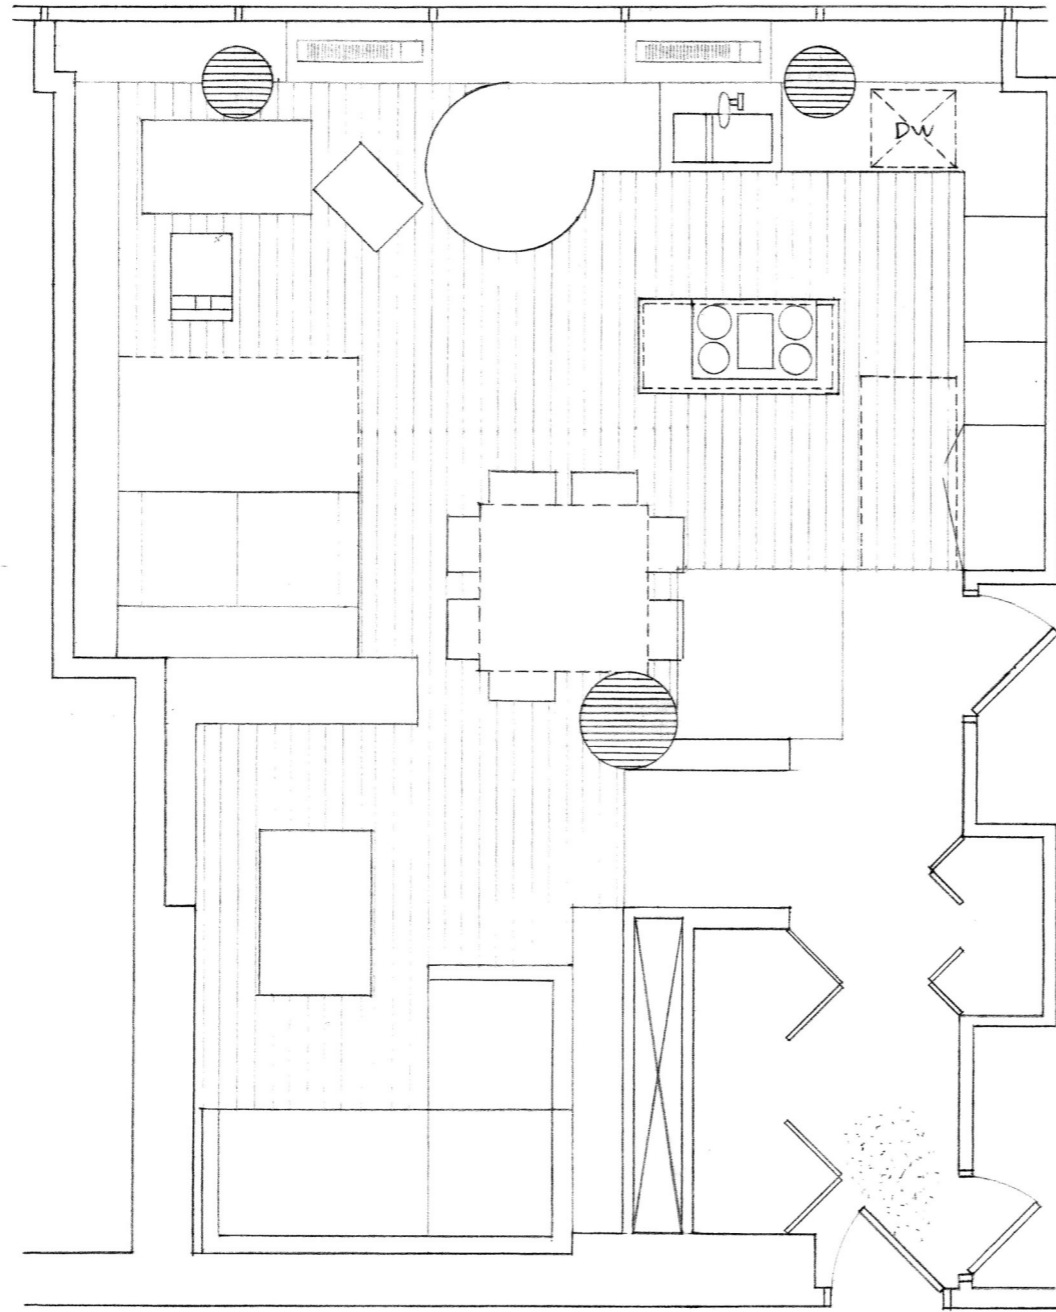

HARBOR POINT CONDO REMODEL

MATERIALS & FINISHES

BY VICTOR LEE

03-06-2012

LOCATION:

155 N HARBOR Dr. , UNIT #307 , CHICAGO, IL.

THE CLIENT, WILLIAM JERMAIN, IS A SINGLE MALE ARCHITECT.

THE CONDO HAS A MAGNIFICENT VIEW OF NAVY PIER AND THE LAKE. LARGE, CONTINUOUS WINDOWS HAVE PROVIDED FLOODS OF LIGHT, AND SPETACULAR CITY VIEWS.

HOWEVER, THE CLIENT HAS ALWAYS WANTED TO REMODEL HIS CONDO, AND CHANGE IT INTO CONTEMPORARY STYLE.

PROJECT OVERVIEW

TAKE FULL ADVANTAGE OF THE CONDO'S VIEW.

FULLY OPENED SPACE. NATURAL LIGHTING.

INTERCONNECTIVITY. NO PARTITIONS.

DESIGN CONCEPT

FURNITURE PLAN TO SCALE

FLOORING AND WALL THEME

DISTRESSED. MODERN RUSTIC.

FLOORING

FOYER:
BROWN-STAINED POLISHED CONCRETE BY ARTISTIC SURFACES INC.
FROM INDIANAPOLIS, IN.

FLOORING

FLOOR IS RAISED THROUGHOUT THE ENTIRE APARTMENT, EXCEPT FOR THE FOYER.
THE RAISED FLOOR WILL BE COVERED WITH :