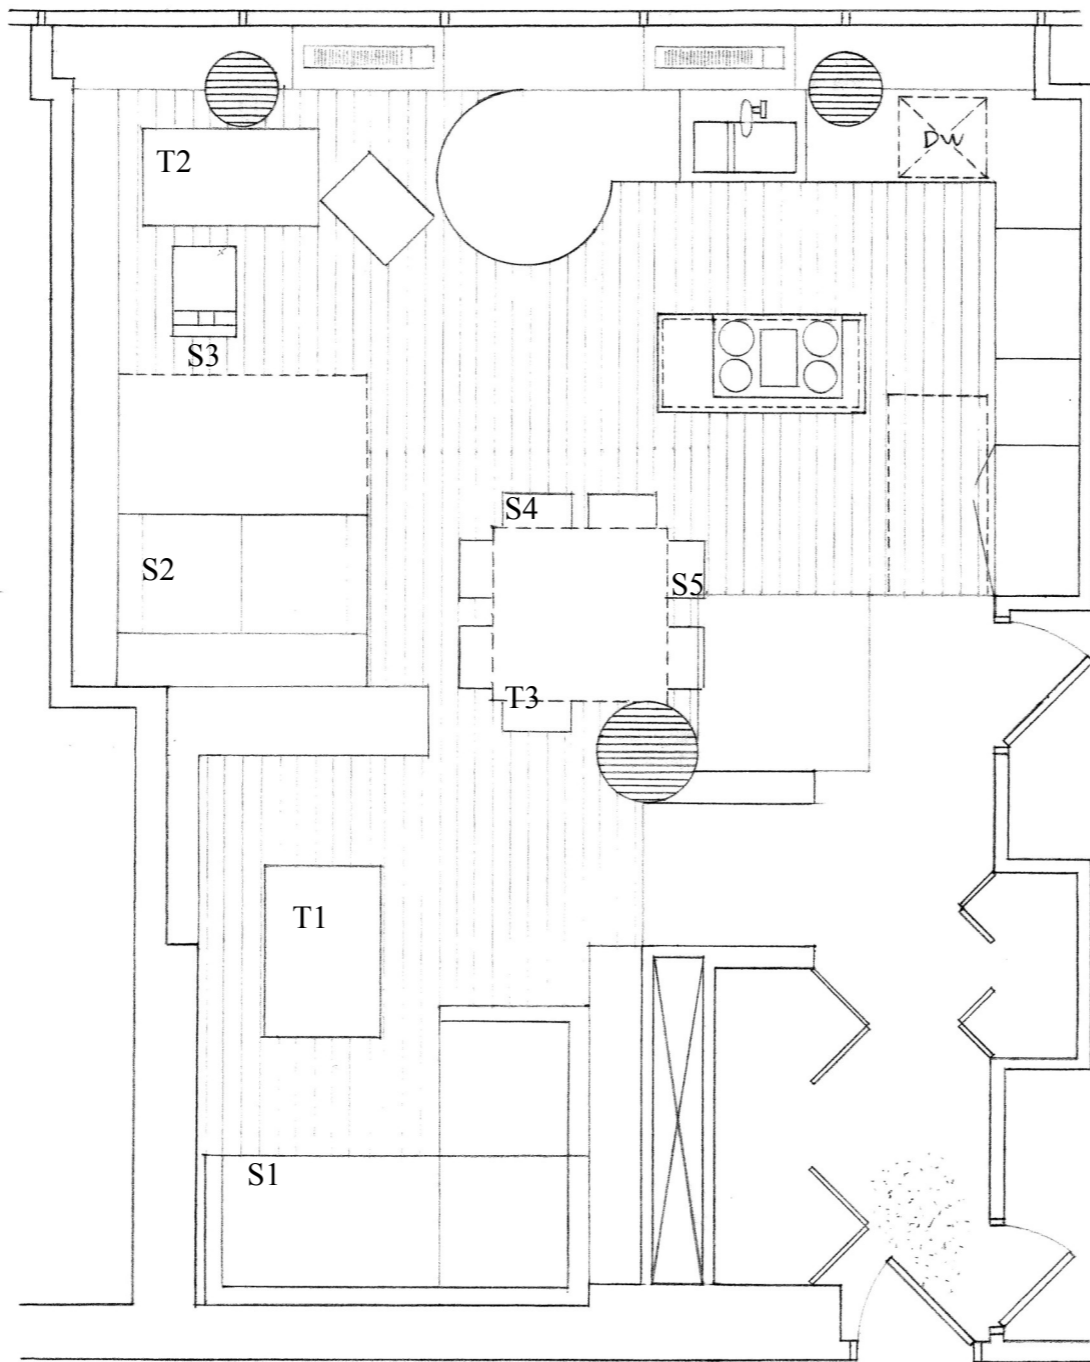

DISHWASHER

FISHER & PAYKEL DD24DCX7 DOUBLE DISHDRAWER

DINING AREA CONCEPT

THE DINING AREA OF THE HOUSE "PIVOTS" AROUND THE CENTRAL COLUMN OF THE APARTMENT.

DINING AREA CONCEPT

CUSTOM MADE, 4' X 4', 30" H, SWIVEL DINING TABLE WITH CASTERS, BY BEST CUSTOM FURNITURE & MILLWORK
FROM CHICAGO, IL
FITS UP TO 7 PEOPLE

TV/ ENTERTAINMENT

ALEXANDER WALL UNIT
BY DARUSH

DEN/ GUESTROOM CONCEPT

MULTI-PURPOSE.

WITH A SPACE SAVING QUEEN-SIZED SOFA/ WALL BED, THE SPACE CAN BE USED AS BOTH A STUDY AND A GUESTROOM.

NO PARTITION WILL BE INSTALLED; USE DRAPES FOR PRIVACY.

CHAIR

OFFICE STAR CHROME FINISH DRAFTING CHAIR

LAPTOP STAND

OFM MULTIPURPOSE LAPTOP STAND

LAPTOP STAND

ALF DA FRE MY SPACE SHELVING

CODED FURNITURE PLAN

S1

T1

S2

S3

T2

S4

S5

T3

Furniture schedule					
Room name	Mark	Manufacturer/distributor	Description/catalog #	Qty.	Note:
Living area	S1	Resource Furniture	Brick seating group	1	
Living area	T1	PIET HEIN EEK	Scrapwood coffee table. art.nr.3835H	1	
Den/guestroom	S2	Resource Furniture	Nuovoliola 10 Queen Space Saving Bed	1	
Den/guestroom	S3	Overstock.com	Office Star Chrome Finish Drafting Chair	1	
Den/guestroom	T2	Alvin	Alvin® CraftMaster™ II Deluxe Art & Drawing Table Glass Top Item No. CM48GL	1	
Dining area	S4	CB2	reed zinc chair. SKU548352	2	
Dining area	S5	Calligaris	Folding dining chair. CS/1109 SURPRISE	7	
Dining area	T3	Best Custom Furniture & Millwork from Chicago, IL.	Swivel dining table w/casters	1	