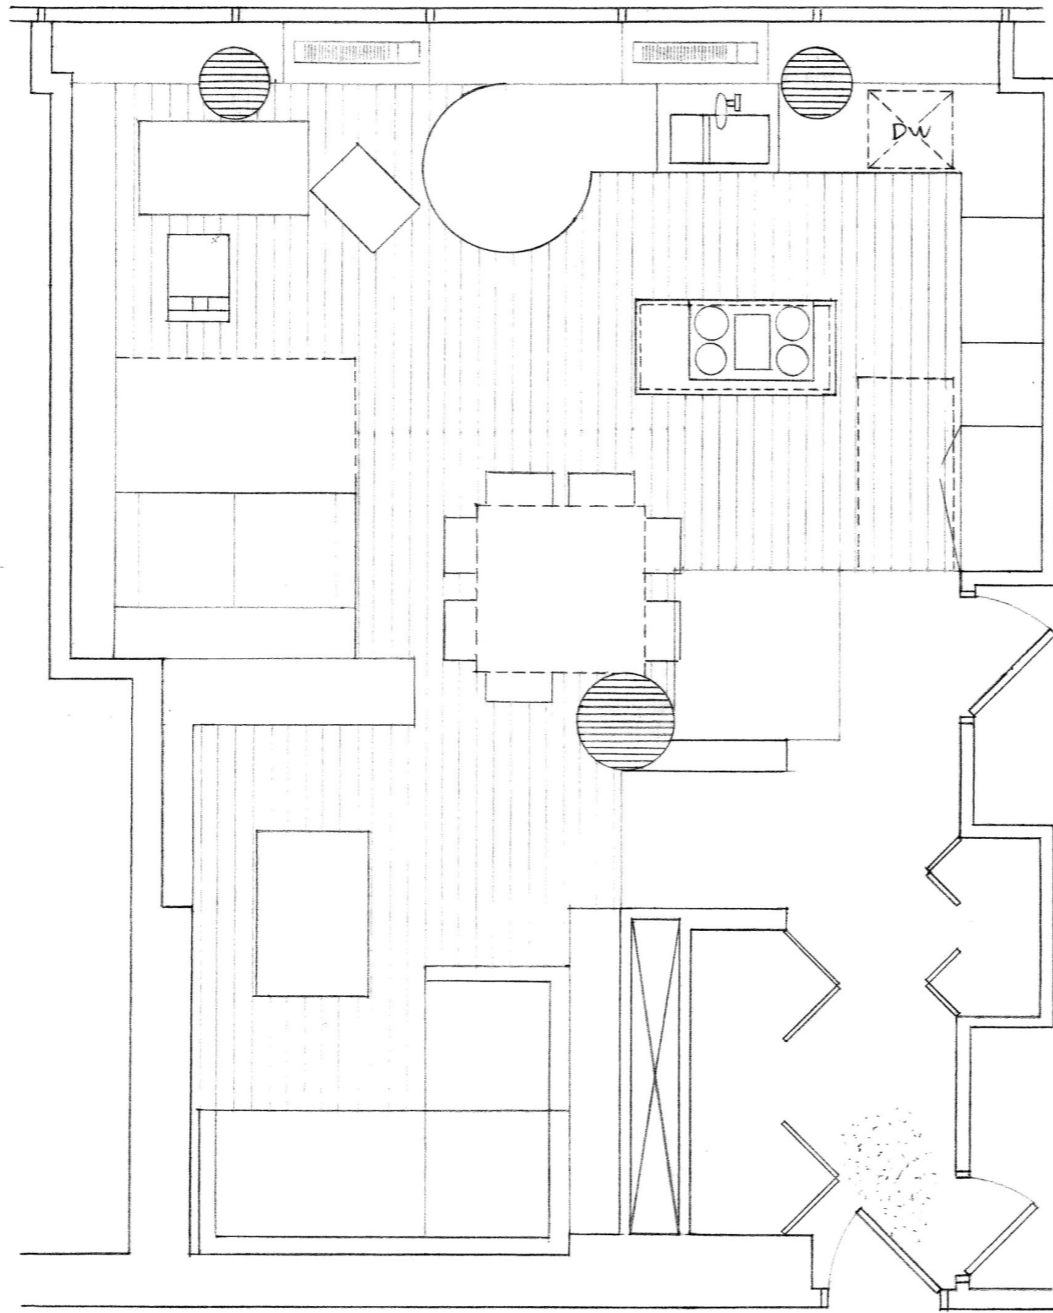

DISHWASHER

FISHER & PAYKEL DD24DCX7 DOUBLE DISHDRAWER

DINING AREA CONCEPT

THE DINING AREA OF THE HOUSE "PIVOTS" AROUND THE CENTRAL COLUMN OF THE APARTMENT.

DINING AREA CONCEPT

CUSTOM MADE, 4' X 4', 30" H, SWIVEL DINING TABLE WITH CASTERS, BY BEST CUSTOM FURNITURE & MILLWORK
FROM CHICAGO, IL
FITS UP TO 7 PEOPLE