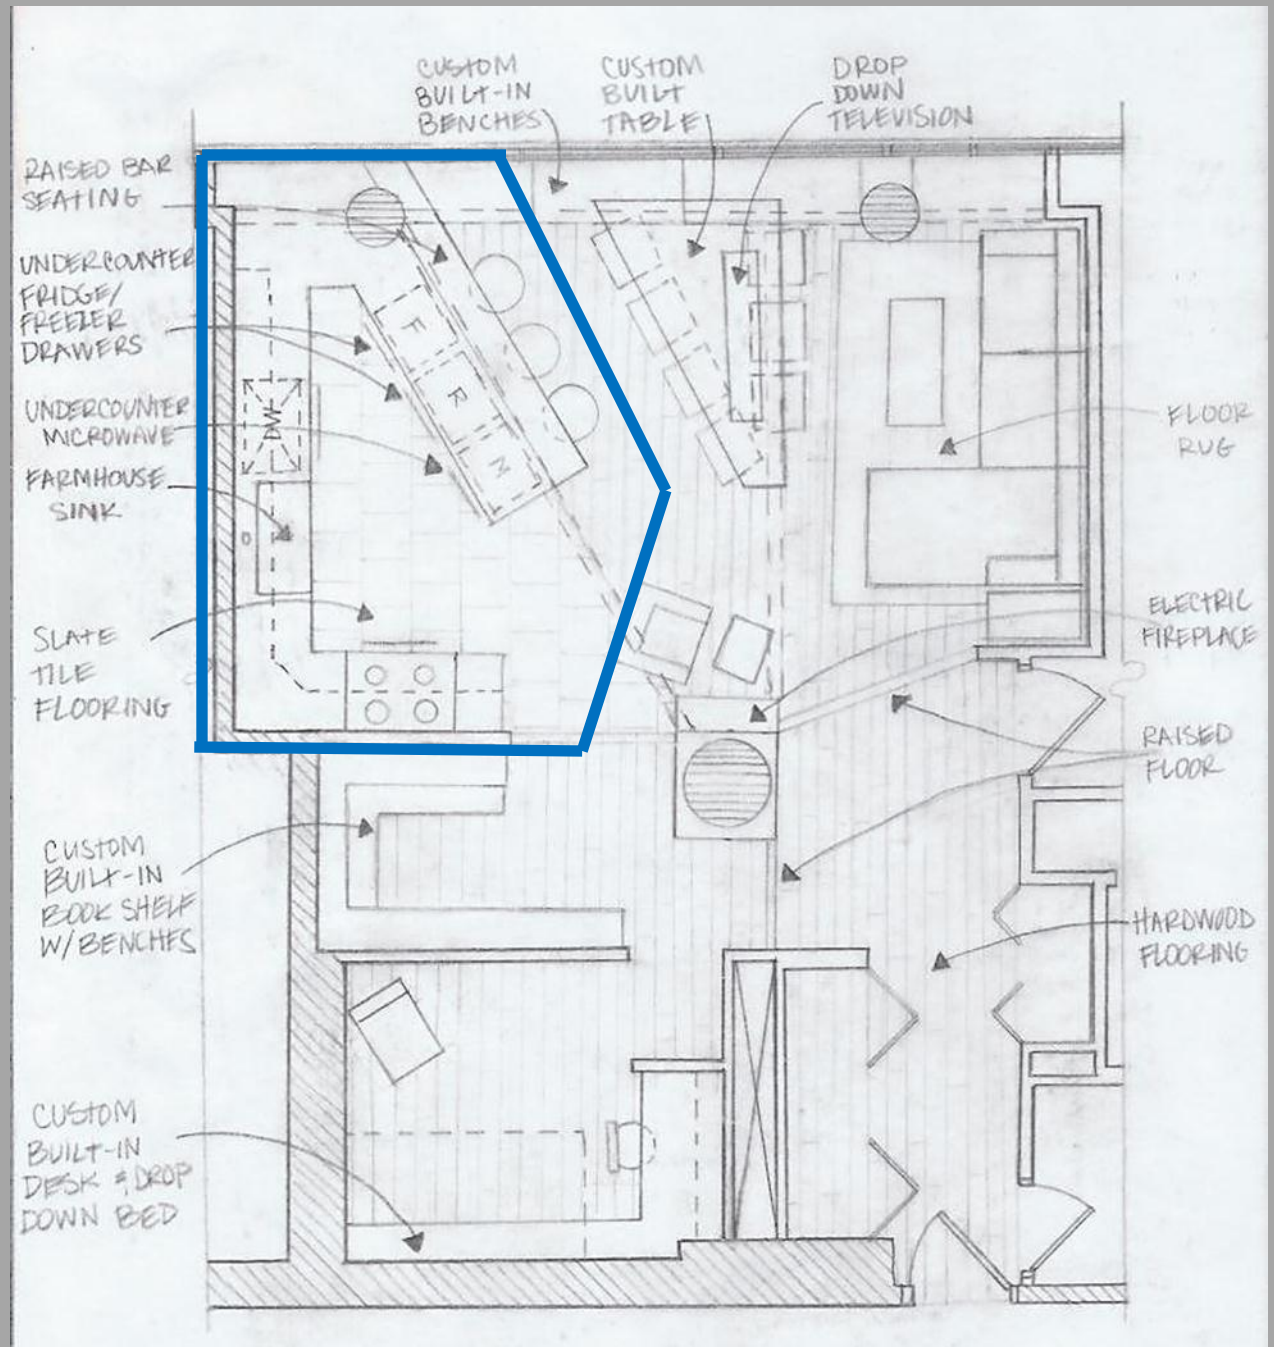

MATERIALS & FINISHES: CONDO REMODELING PROJECT

WILLIAM JERMAIN
155 N. HARBOR DR. #307
CHICAGO, IL

HEATHER NYC

PROJECT OVERVIEW

WILLIAM JERMAIN IS A CLIENT IN MUCH NEED OF AN UPDATE TO HIS 1970'S STYLE CONDO. LOCATED AT 155 N HARBOR DR. #307, THE 650 SQ.FT. SPACE IS DIVIDED INTO ROOMS CONSISTING OF A KITCHEN, LIVING AREA, AND DEN, ALL SEPARATED BY PARTITIONS. THE CURENT DESIGN DOES NOT TAKE ADVANTAGE OF THE LARGE WINDOWS WHICH IS A KEY DESIGN ELEMENT, AND THE CLOSED OFF KITCHEN IS NOT OPTIMAL IN THE LAYOUT. THE NEW DESIGN WILL BE CREATED WITH CONTEMPORARY STYLE AND ARCHITECTURAL FLARE IN MIND.

CURRENT FLOOR PLAN

CURRENT INTERIOR SPACES

DESIGN CONCEPT

WALKING INTO THE RENOVATED CONDO, ONE'S EYES ARE IMMEDIATELY DRAWN TOWARDS THE VIEW OF THE CITY BY THE LINEAR FLOORING DIRRECTING TO THE LARGE CITY SCAPE WINDOWS. A NEW OPEN CONCEPT DESIGN GIVES A MODERN FEEL AND LET'S AN ABUNDANCE OF NATURAL LIGHT FILL THE SPACE. STRONG LINES PRESENT IN THE COLUMNS, BEAMS, CUSTOM BUILT FURNITURE, AND FLOORING GIVE ARCHITECTURAL FLARE. PLENTY OF SEATING CREATES THE ULTIMATE ENTERTAINING AREA WHILE THE DEN MAKES FOR A MORE PRIVATE SPACE FOR WORKING OR HOUSING GUESTS. A COLOR SCHEME OF MUTED BLUES, BROWN, AND GRAY IS A NEEDED BALANCE THE AMOUNT OF BRIGHT LIGHT. TOGETHER, THE COLORS, STYLE, AND LAYOUT WORK IN UNITY TO CREATE A CONTEMPORARY FEEL—IDEAL FOR CITY LIVING.

FURNITURE & FLOORING PLAN

KITCHEN AREA

KITCHEN FINISHES

FROSTED GLASS

HARDWARE

RAMSJÖ WALL
CABINET W/ GLASS
DOOR, BLACK-BROWN
598.771.16

SI

NINGBO YAJA
FURNITURE CO.
SWIVEL BAR CHAIR