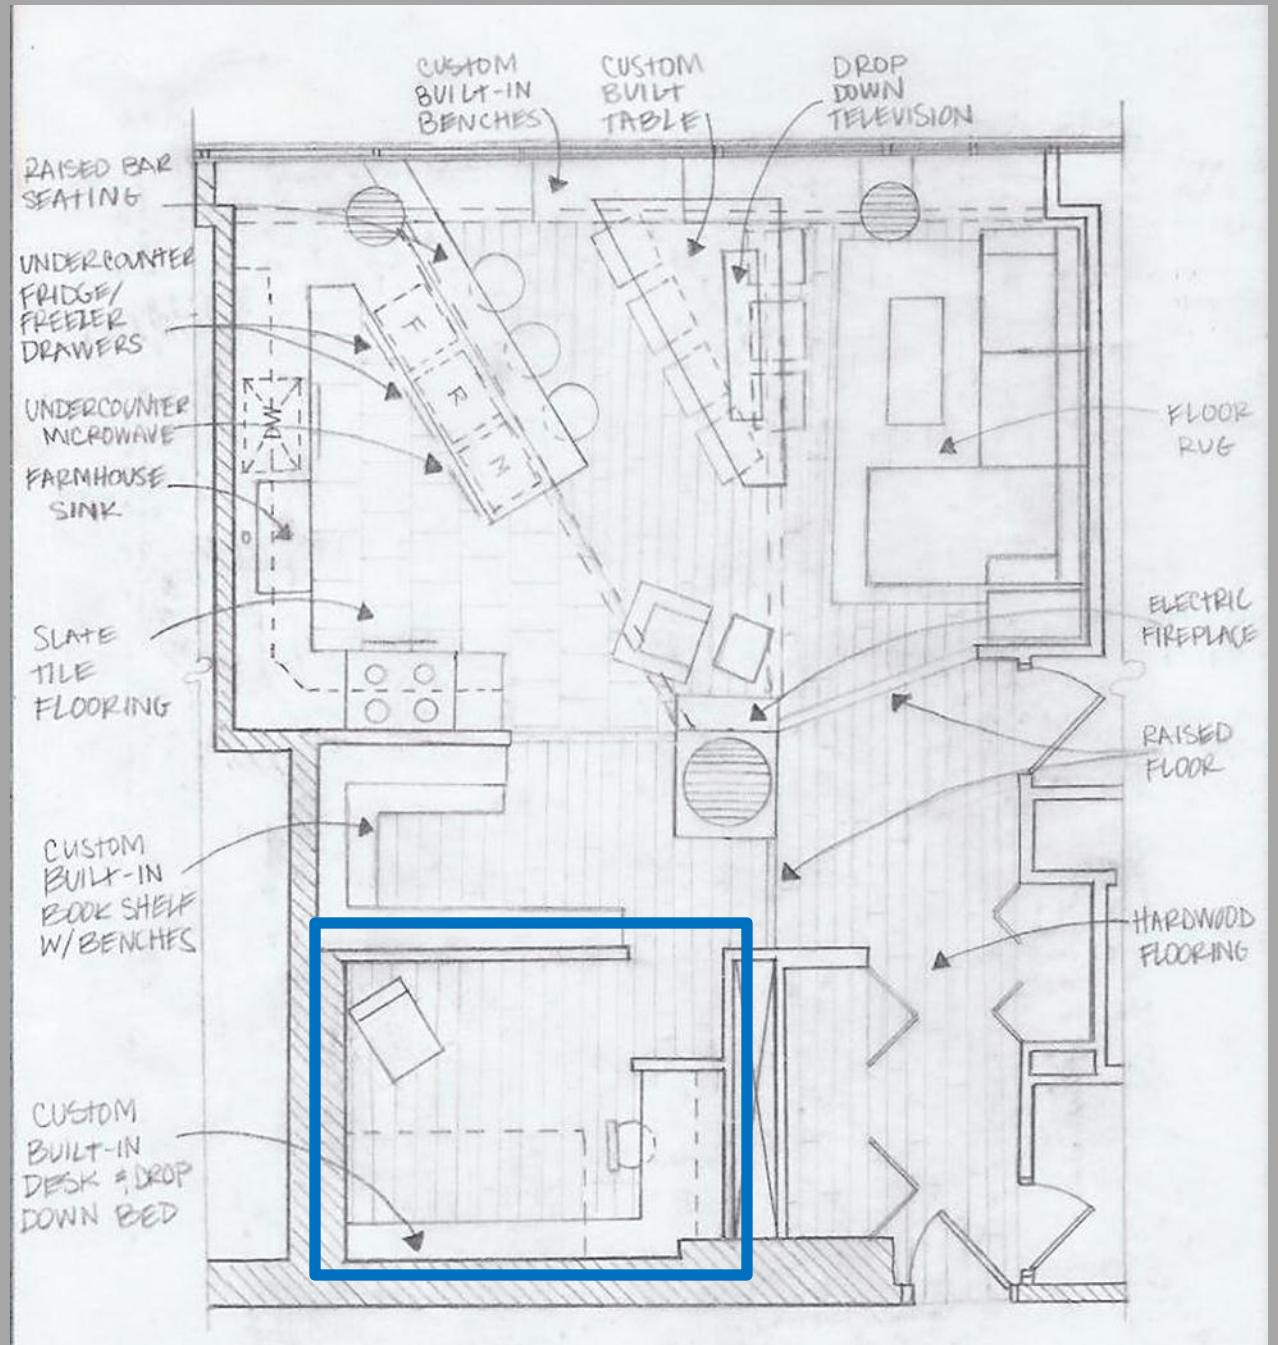

FURNITURE & FLOORING PLAN

KITCHEN AREA

KITCHEN FINISHES

FROSTED GLASS

HARDWARE

RAMSJÖ WALL
CABINET W/ GLASS
DOOR, BLACK-BROWN
598.771.16

SI

NINGBO YAJA
FURNITURE CO.
SWIVEL BAR CHAIR

DEN

DEN

ALUMINUM INDOOR LED
WALL MOUNTED FIXTURE

B2

CUSTOM DESK WITH PULL DOWN
DESK, WHITE LAQURED GLASS

57

MODERN CLASSIC CHAIR
MR. LOUNGE CHAIR
ID BEST

58