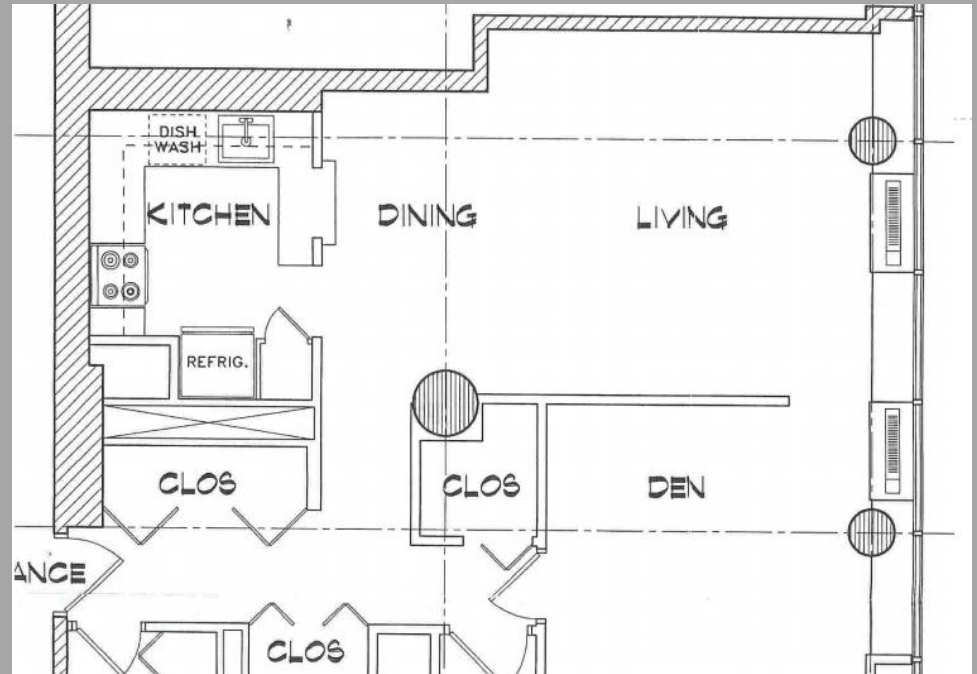

MATERIALS & FINISHES: CONDO REMODELING PROJECT

WILLIAM JERMAIN
155 N. HARBOR DR. #307
CHICAGO, IL

HEATHER NYC

PROJECT OVERVIEW

WILLIAM JERMAIN IS A CLIENT IN MUCH NEED OF AN UPDATE TO HIS 1970'S STYLE CONDO. LOCATED AT 155 N HARBOR DR. #307, THE 650 SQ.FT. SPACE IS DIVIDED INTO ROOMS CONSISTING OF A KITCHEN, LIVING AREA, AND DEN, ALL SEPARATED BY PARTITIONS. THE CURENT DESIGN DOES NOT TAKE ADVANTAGE OF THE LARGE WINDOWS WHICH IS A KEY DESIGN ELEMENT, AND THE CLOSED OFF KITCHEN IS NOT OPTIMAL IN THE LAYOUT. THE NEW DESIGN WILL BE CREATED WITH CONTEMPORARY STYLE AND ARCHITECTURAL FLARE IN MIND.

FURNITURE & FLOORING PLAN

KITCHEN AREA

KITCHEN FINISHES

FROSTED GLASS

HARDWARE

RAMSJÖ WALL
CABINET W/ GLASS
DOOR, BLACK-BROWN
598.771.16

SI

NINGBO YAJA
FURNITURE CO.
SWIVEL BAR CHAIR