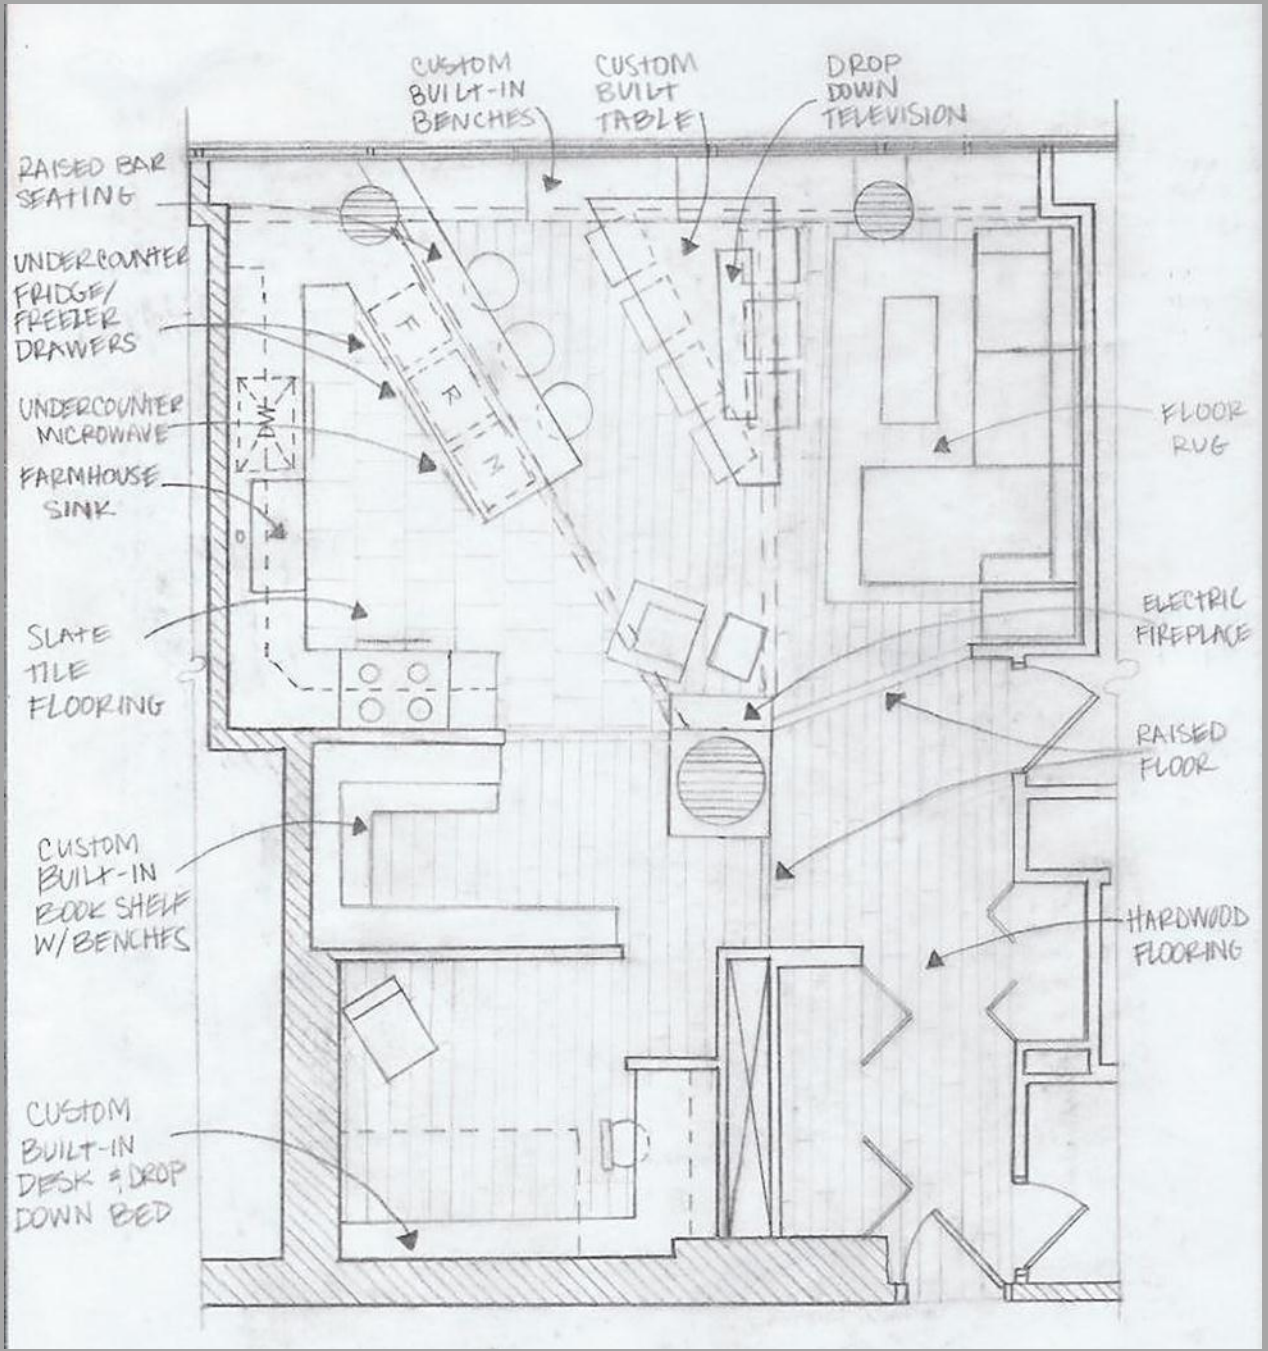

MATERIALS & FINISHES: CONDO REMODELING PROJECT

WILLIAM JERMAIN
155 N. HARBOR DR. #307
CHICAGO, IL

HEATHER NYC

PROJECT OVERVIEW

WILLIAM JERMAIN IS A CLIENT IN MUCH NEED OF AN UPDATE TO HIS 1970'S STYLE CONDO. LOCATED AT 155 N HARBOR DR. #307, THE 650 SQ.FT. SPACE IS DIVIDED INTO ROOMS CONSISTING OF A KITCHEN, LIVING AREA, AND DEN, ALL SEPARATED BY PARTITIONS. THE CURENT DESIGN DOES NOT TAKE ADVANTAGE OF THE LARGE WINDOWS WHICH IS A KEY DESIGN ELEMENT, AND THE CLOSED OFF KITCHEN IS NOT OPTIMAL IN THE LAYOUT. THE NEW DESIGN WILL BE CREATED WITH CONTEMPORARY STYLE AND ARCHITECTURAL FLARE IN MIND.

CURRENT FLOOR PLAN

CURRENT INTERIOR SPACES

DESIGN CONCEPT

WALKING INTO THE RENOVATED CONDO, ONE'S EYES ARE IMMEDIATELY DRAWN TOWARDS THE VIEW OF THE CITY BY THE LINEAR FLOORING DIRRECTING TO THE LARGE CITY SCAPE WINDOWS. A NEW OPEN CONCEPT DESIGN GIVES A MODERN FEEL AND LET'S AN ABUNDANCE OF NATURAL LIGHT FILL THE SPACE. STRONG LINES PRESENT IN THE COLUMNS, BEAMS, CUSTOM BUILT FURNITURE, AND FLOORING GIVE ARCHITECTURAL FLARE. PLENTY OF SEATING CREATES THE ULTIMATE ENTERTAINING AREA WHILE THE DEN MAKES FOR A MORE PRIVATE SPACE FOR WORKING OR HOUSING GUESTS. A COLOR SCHEME OF MUTED BLUES, BROWN, AND GRAY IS A NEEDED BALANCE THE AMOUNT OF BRIGHT LIGHT. TOGETHER, THE COLORS, STYLE, AND LAYOUT WORK IN UNITY TO CREATE A CONTEMPORARY FEEL—IDEAL FOR CITY LIVING.

FURNITURE & FLOORING PLAN

KITCHEN AREA

KITCHEN FINISHES

FROSTED GLASS

HARDWARE

RAMSJÖ WALL
CABINET W/ GLASS
DOOR, BLACK-BROWN
598.771.16

SI

NINGBO YAJA
FURNITURE CO.
SWIVEL BAR CHAIR