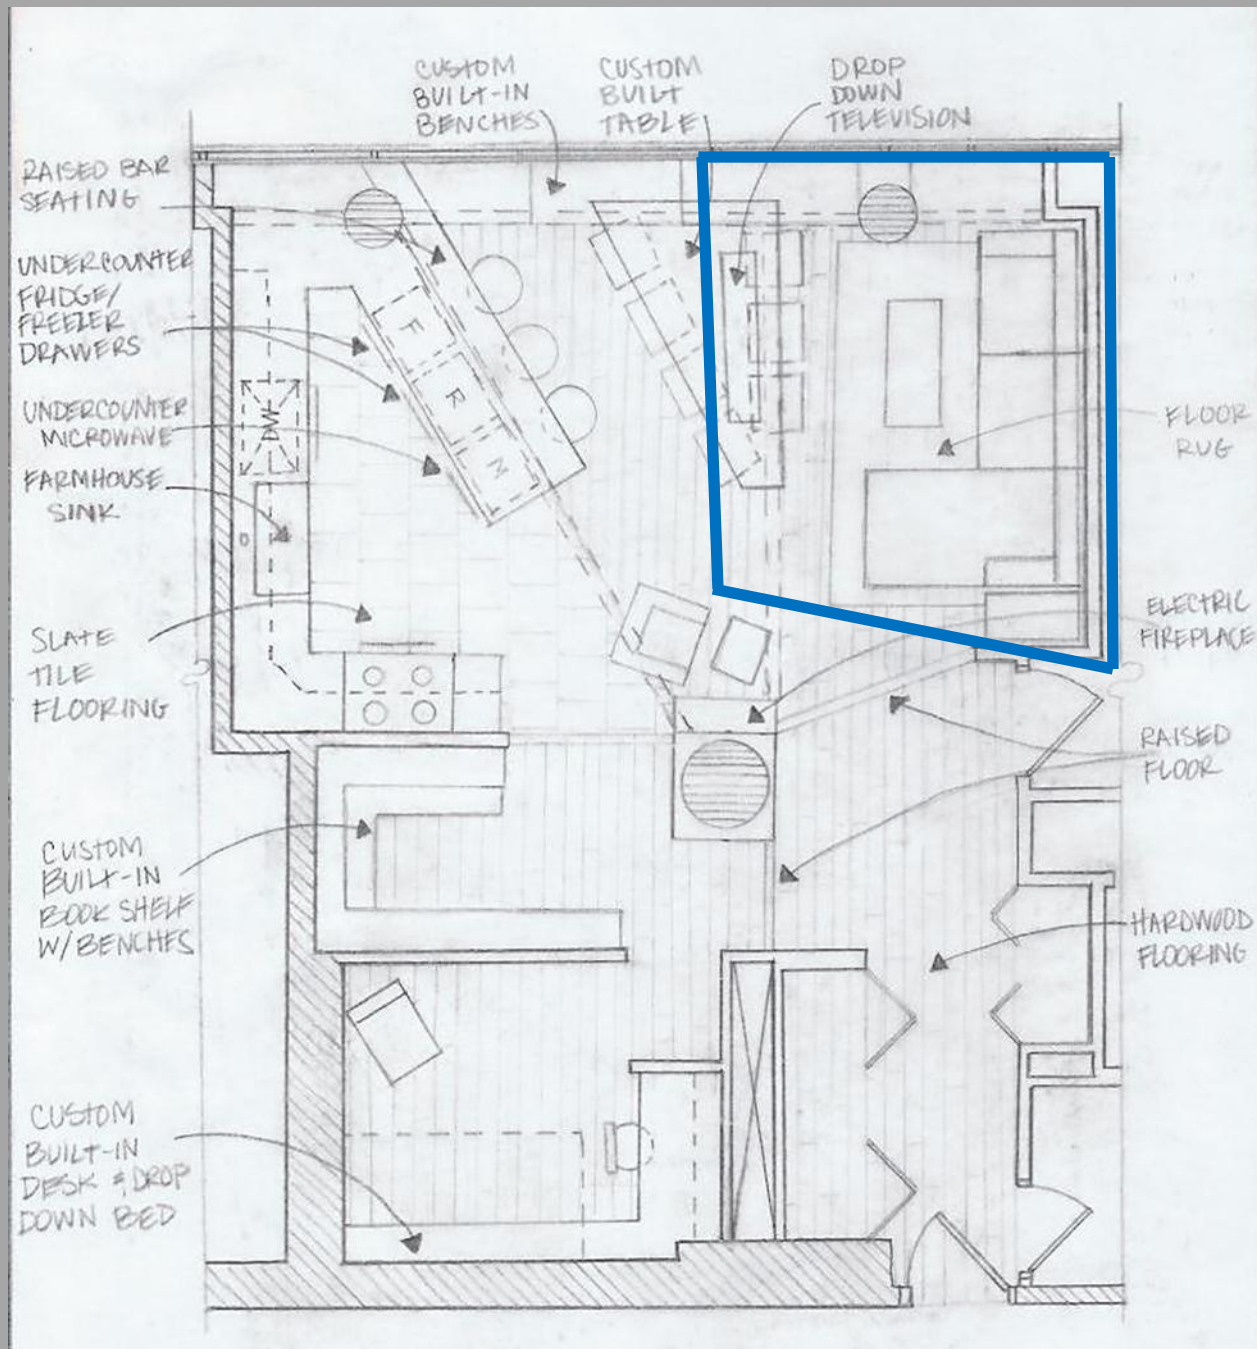

LIVING AREA