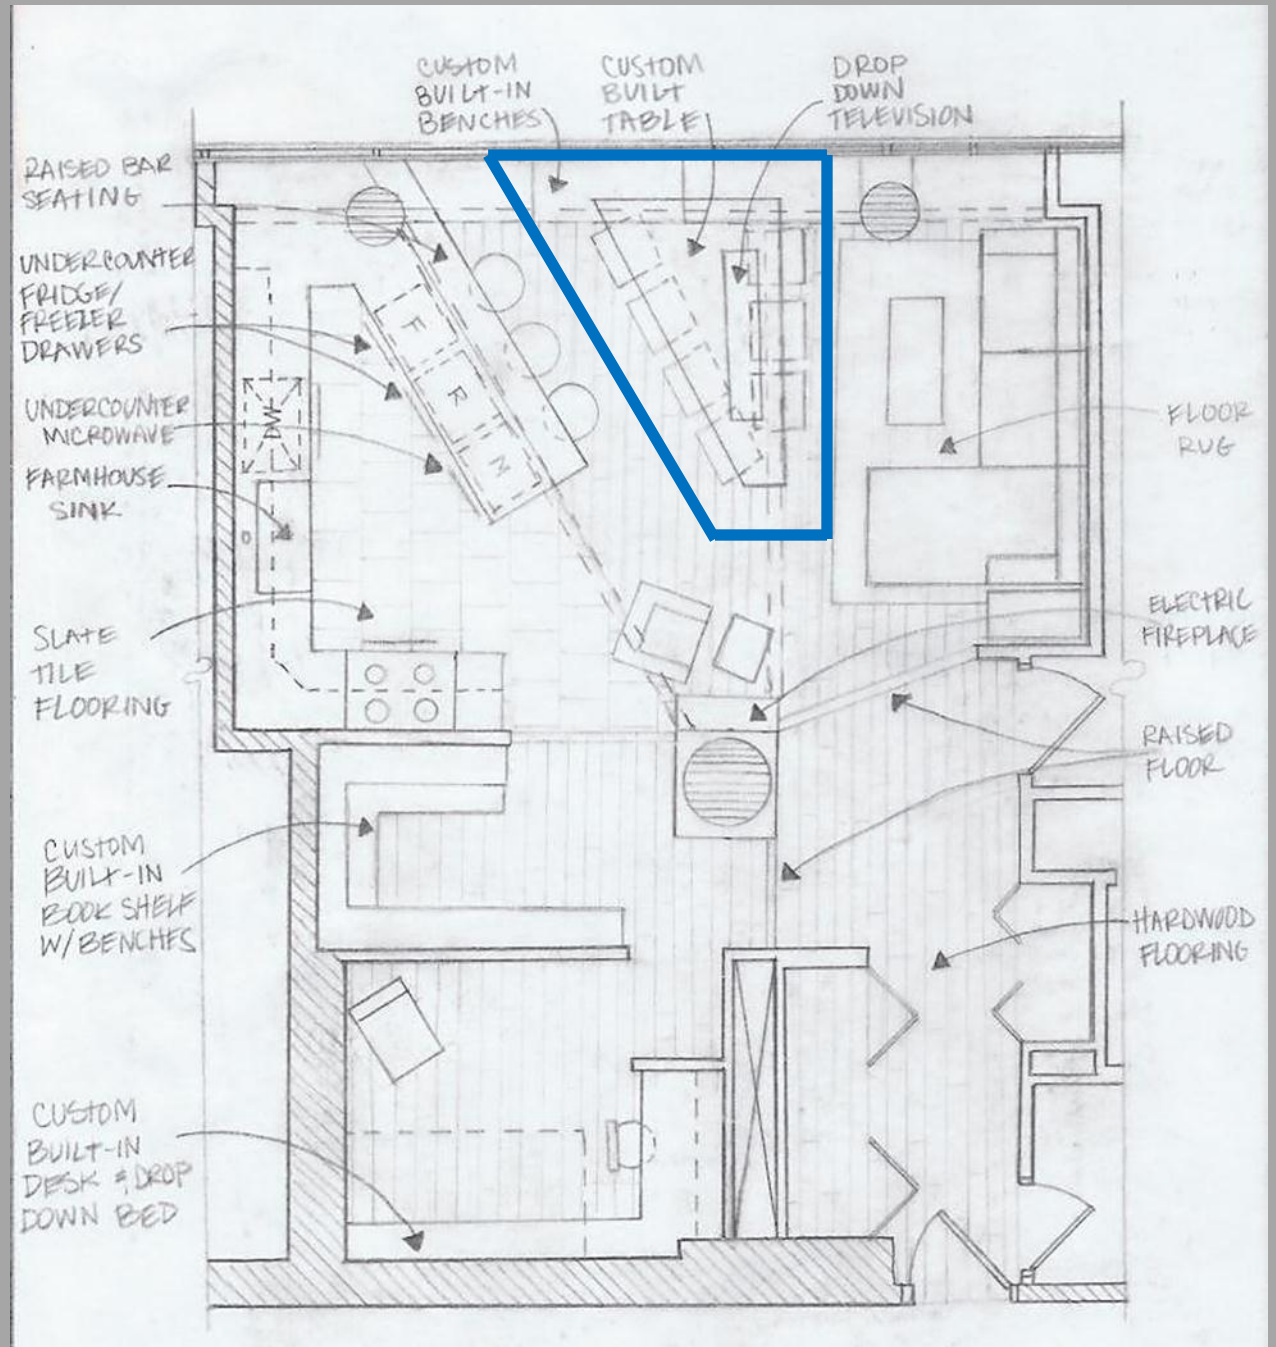

DINING AREA

DINING AREA

CUSTOM BUILT DROP DOWN TELEVISION

ACCENT PILLOWS

11

CUSTOM BUILT GLASS DINING TABLE WITH SHELF

52

MODERN DINING CHAIR W/ WOODEN LEGS
BTDC-SOHO-WOOD #1301