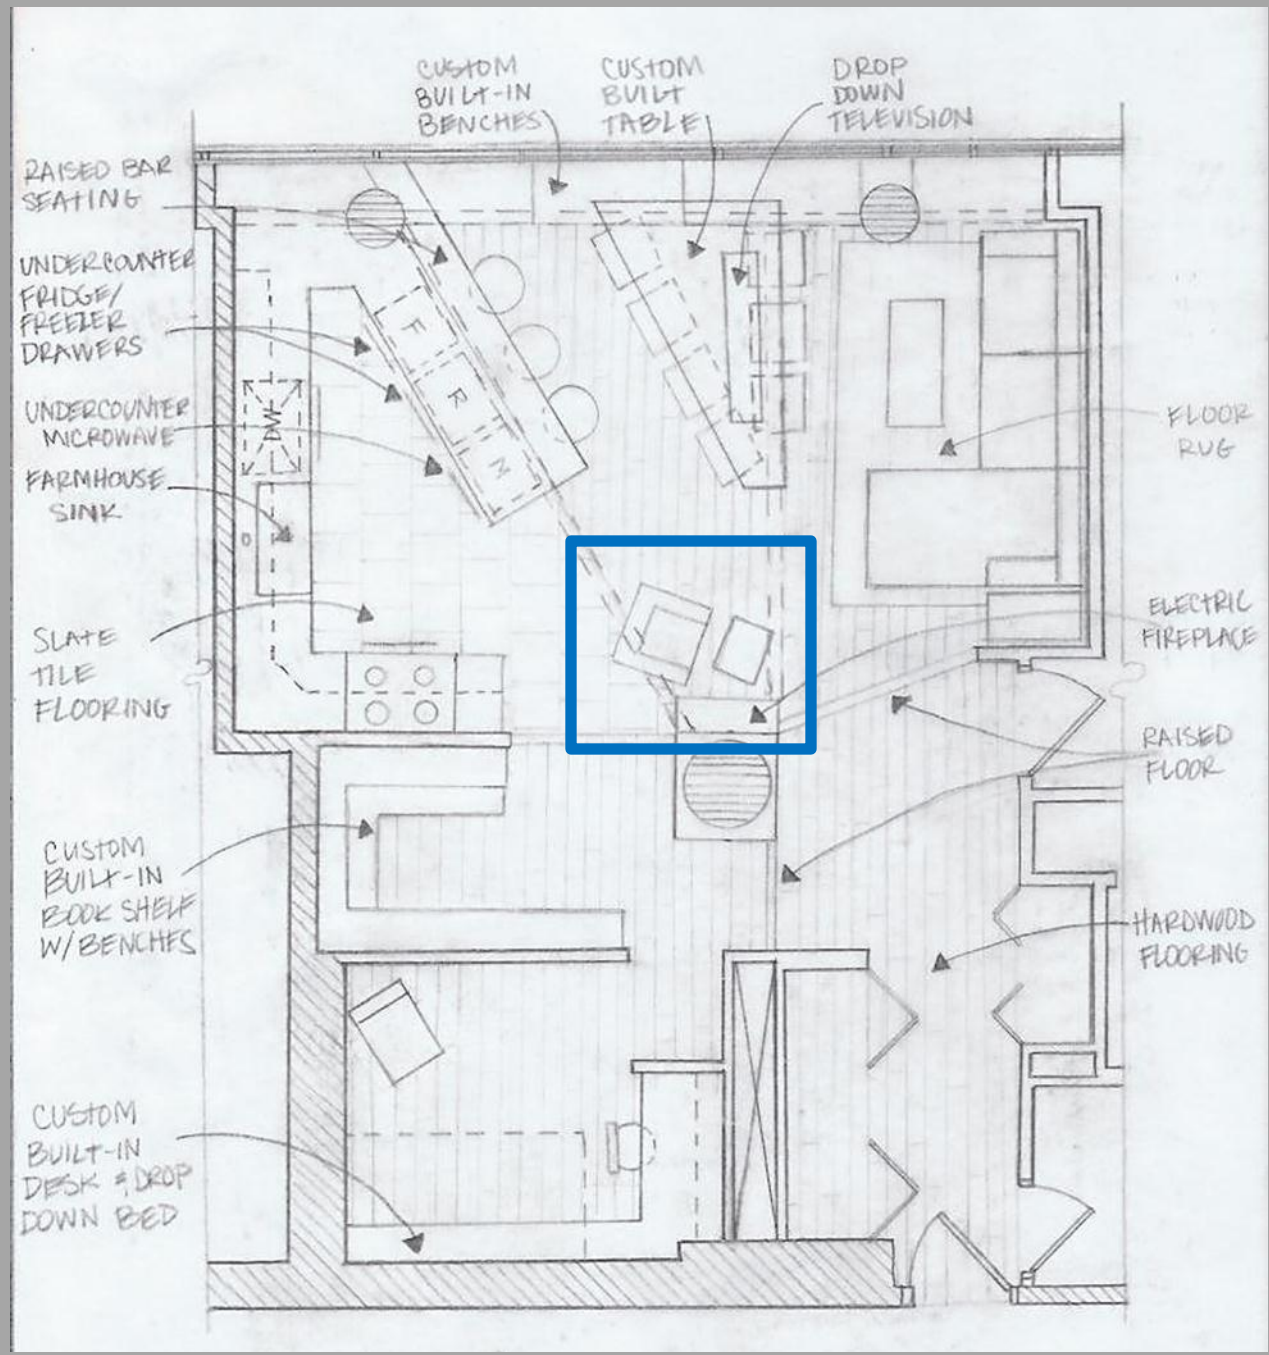

FURNITURE & FLOORING PLAN

KITCHEN AREA

KITCHEN FINISHES

FROSTED GLASS

HARDWARE

RAMSJÖ WALL
CABINET W/ GLASS
DOOR, BLACK-BROWN
598.771.16

SI

NINGBO YAJA
FURNITURE CO.
SWIVEL BAR CHAIR

KITCHEN APPLIANCES

JENN-AIR 24" UNDERCOUNTER
MICROWAVE OVEN

STAINLESS STEEL FARMHOUSE
SINK 36" x 20" OUTSIDE, 33" x 16"
INSIDE, 9" FRONT, 10" DEEP

MODERN PULL OUT
FAUCET W/ LED
ILLUMINATED NOZZLE
HEAD

JENN-AIR 24" UNDERCOUNTER
FRIDGE / FREEZER DRAWERS

JENN-AIR 36" DUAL FUEL
DOWNDRAFT RANGE

JENN-AIR 30" STAINLESS
STEEL DISHWASHER

FIREPLACE AREA

FIREPLACE AREA FINISHES

FLORENCE KNOLL ARM CHAIR
MILAN DIRECT

55

MARRIANN BLACK
LEATHER OTTOMAN
BELLA CORE
405068