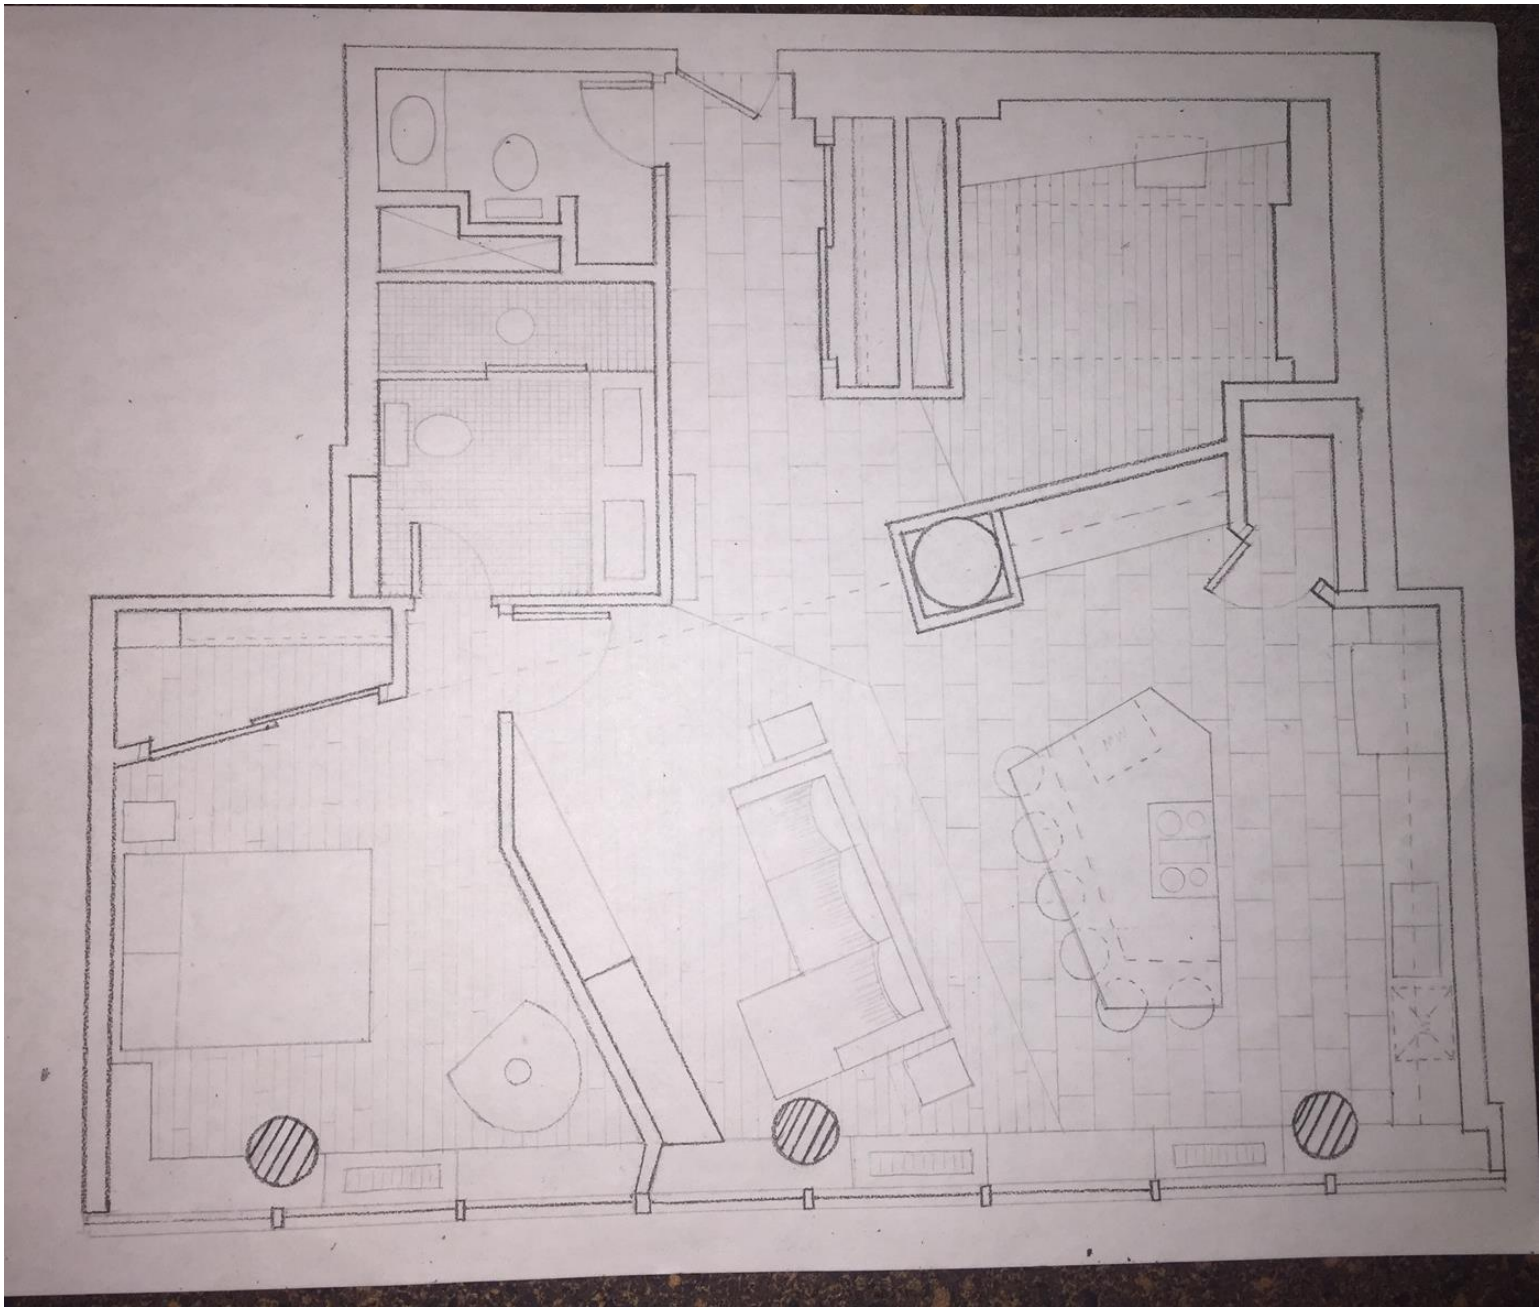

Harbor Point Condo Furniture & Schedules

DEN

Furniture Schedule

ITEM	MARK	MANUFACTURER	CATALOG #	QUANTITY	ROOM
Desk Chair	S1	Meelano	M348	1	305
Frank Gehry wall artwork -covers whole wall	A1	Art.com	13905653A 13734041756A 13734083878A 1866471670A 607729423A 13734040991A 813387340A 13026473A	8	305
Murphy Bed	B2	BredaBeds		1	305
Shelving	A2	Custom Metal Home		5	305
Rug 5ft x 7ft 6in.	R1	Artistic Weavers	206531627	1	305

S1

A1

A2

R1

B2

LIVING ROOM

Furniture schedule

ITEM	MARK	MANUFACTURER	CATALOG #	QUANTITY	ROOM
Sectional Couch	S2	Interior Define - Sloan		1	303
cushion	C1	custom	Custom bench cushion under tv	1	303
pillow	A3	Michelle Drew- Society6		1	303
pillow	A4	Sandra Mack Studio- zazzle	189582996765999915	1	303
pillow	A5	West Elm		2	303
End Table	T1	Monarch Specialties - Hayneedle	HN-MON1030	2	303
Bench cushion fabric	C1a	Portfolio – online fabric store	GIOCHA	1	303
Area rug 6' x 8'	R2	Lanart - HomeDepot	300268746	1	303
Table Lamp	L1	Room&Board	012246	1	303