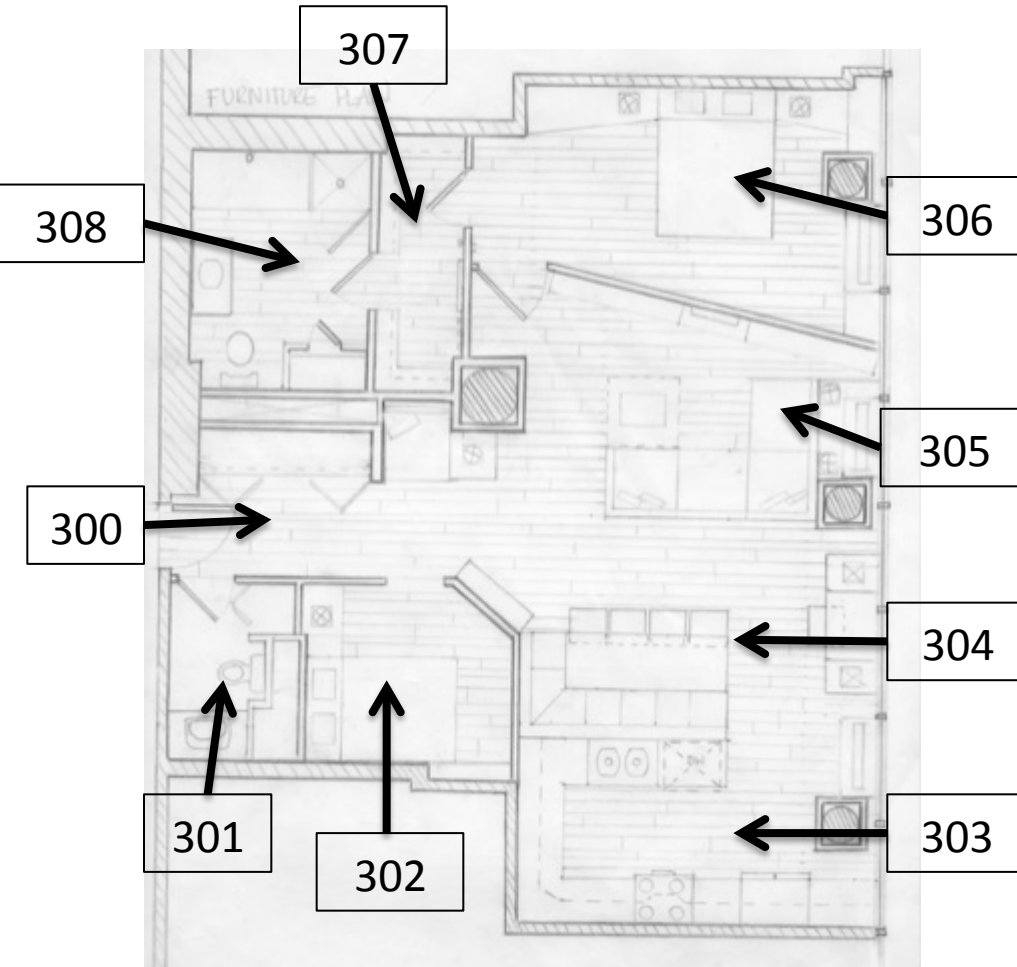

Room Schedule

Room Schedule	
<u>NO.</u>	<u>Room Description</u>
300	Entry/Foyer
301	Bathroom
302	Den
303	Kitchen
304	Dining
305	Living
306	Master Bedroom
307	Walk-Through Closet
308	Master Bathroom

Color Scheme