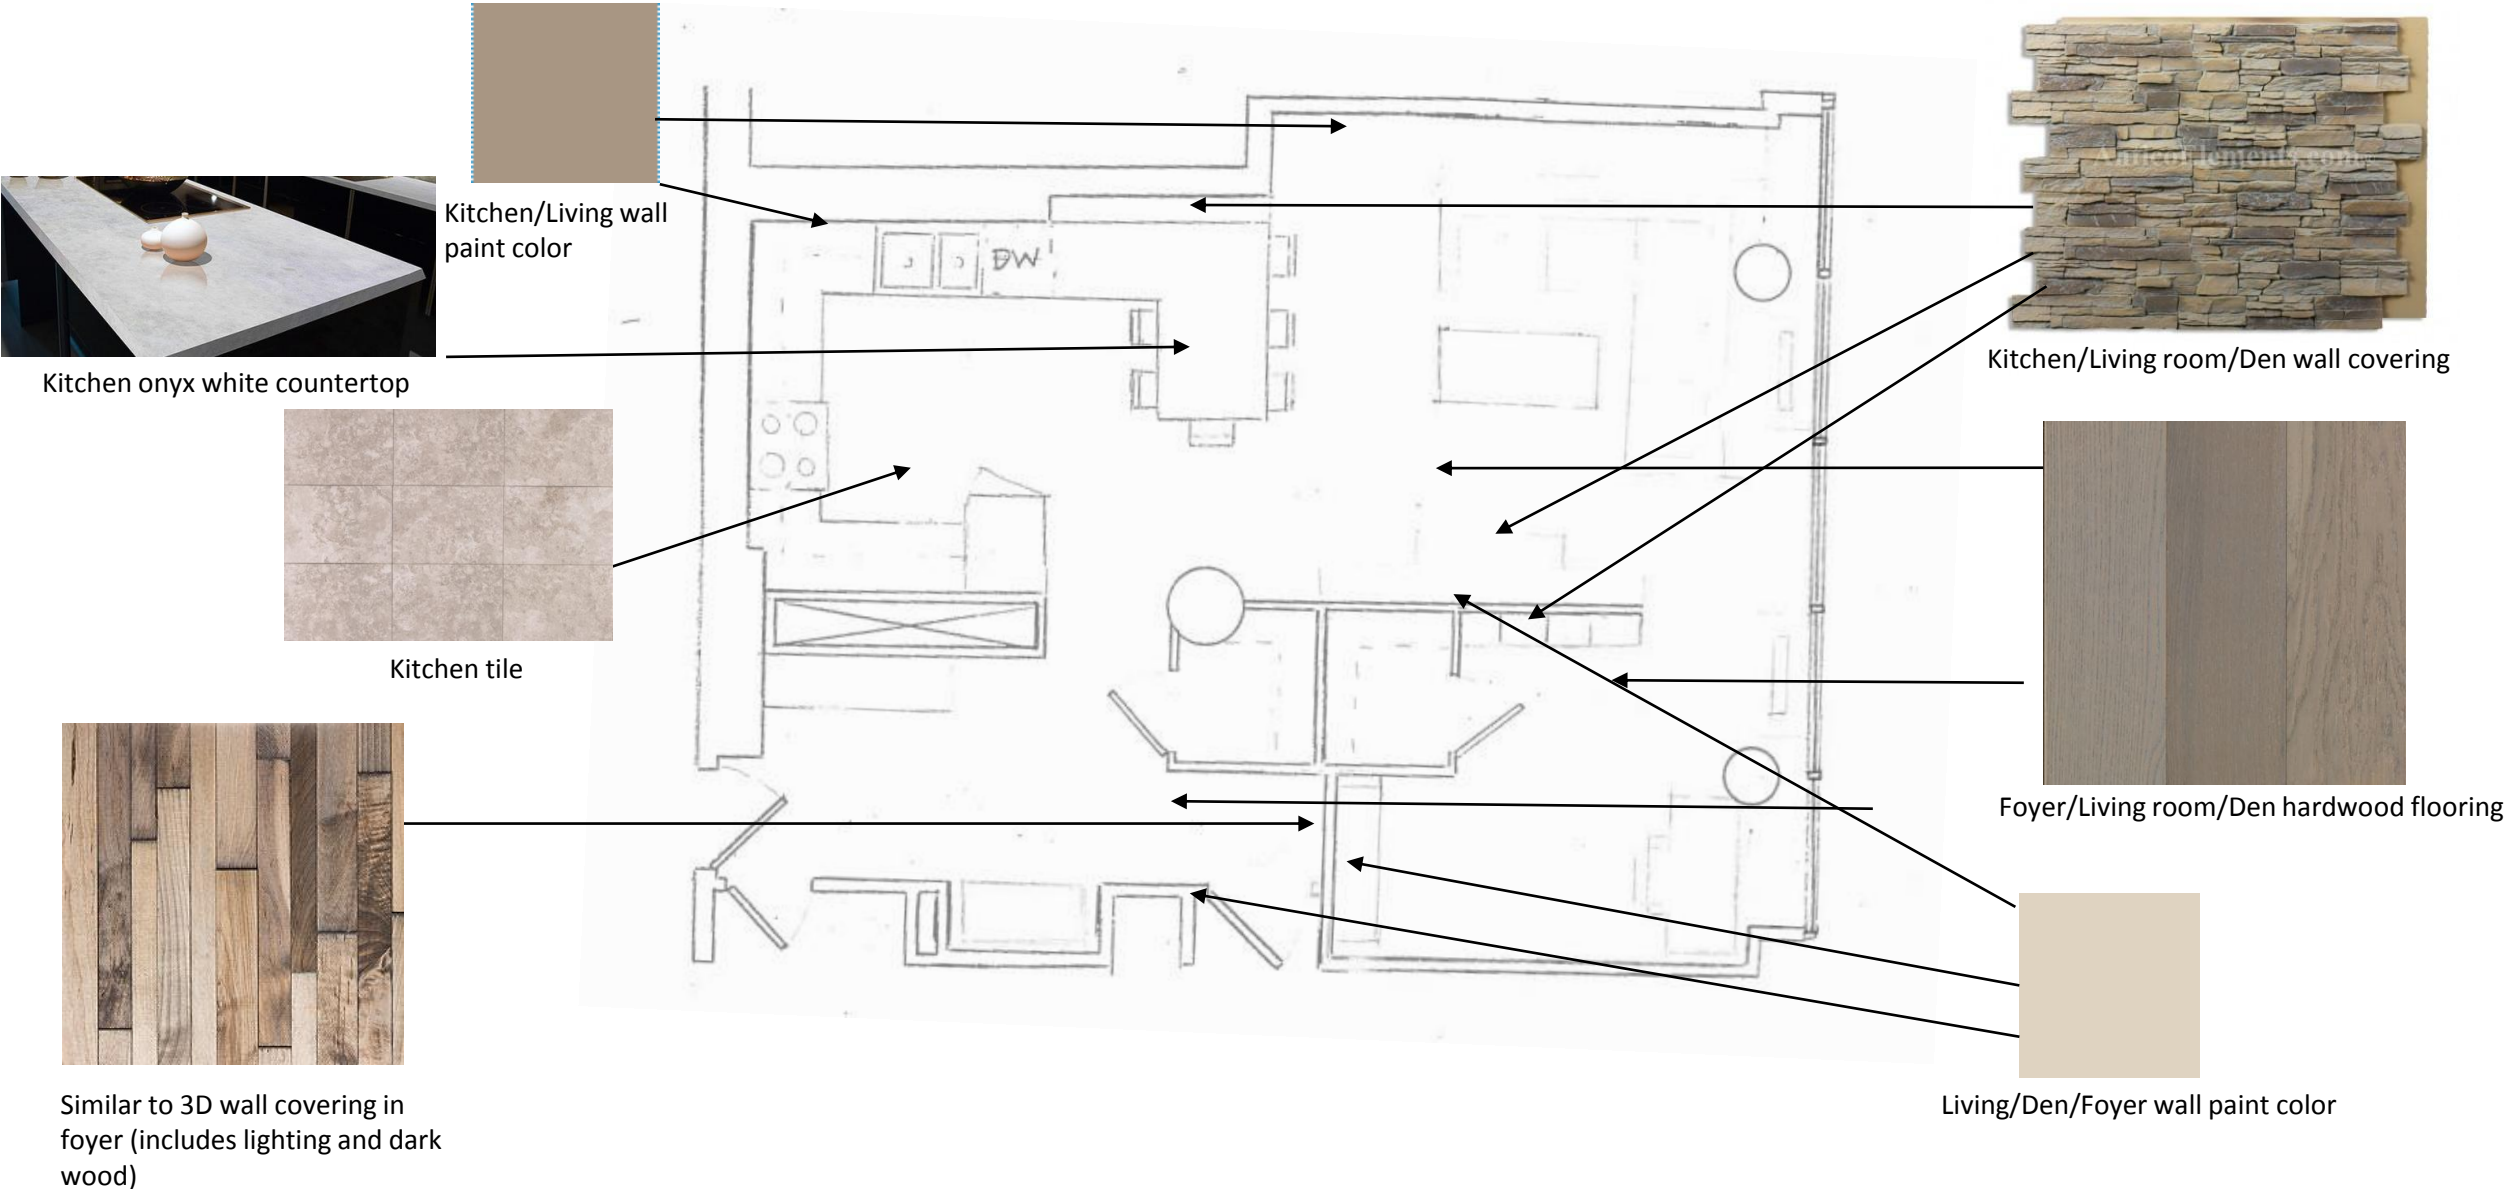

Conceptual board & room, materials and finishes, and room finish schedules

Angie Bonk

Conceptual Board-Materials and Finishes

Kitchen onyx white countertop

Kitchen/Living wall paint color

Kitchen tile

Similar to 3D wall covering in foyer (includes lighting and dark wood)

Kitchen/Living room/Den wall covering

Foyer/Living room/Den hardwood flooring

Living/Den/Foyer wall paint color

Room Schedule

Room Number	Description
300	Foyer
301	Kitchen/Dining
302	Living
303	Den/Guest

Materials and Finishes Schedule

Materials and Finishes Schedule

Room	Mark	Material/Finish	Manufacturer	Color/Catalog No.	Remarks
301, 302	BC	Base cabinets	Lowe's/ Kitchen Classics Brookton	Espresso Birch/ 26 SB36	For bar area in 302.
301, 302	WC	Wall cabinets	Lowe's/ Kitchen Classics Brookton	Espresso Birch/ 26 W3630	For bar area in 302 (with custom wine rack).
301, 302, 303	SH	Laminate Shelving	Lowe's/ Blue Hawk	Espresso/ 1863249	See plans for where to apply. Varies in sizes. (custom)

WC