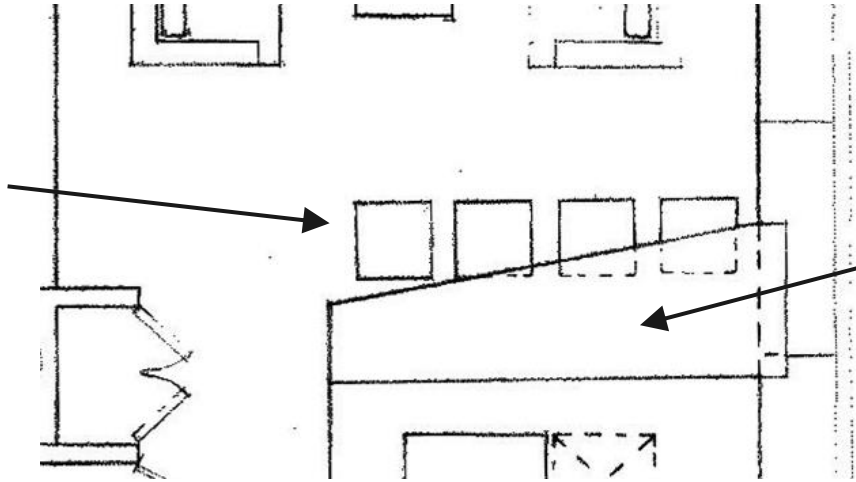

Furniture Schedule - Den

Furniture Concept: Den

Room	Item	Mark	Manufacturer	Catalog #	Quantity
302	Lounge Chair	S3	West Elm		2
302	Coffee Table		Branson		1
302	Couch		West Elm		1
302	Shades		Hunter Douglas		
302	Pendant Light		Restoration Hardware		4
302	Pillows		west elm		4

Furniture Schedule: Living Room

Furniture Concept - Living Room

Room	Item	Mark	Manufacturer	Catalog #	Quantity
303	Chandelier	L2	Restoration Hardware		1
303	Dining Chair	S1	Tobia Scarpa		4

Furniture Schedule - Dining