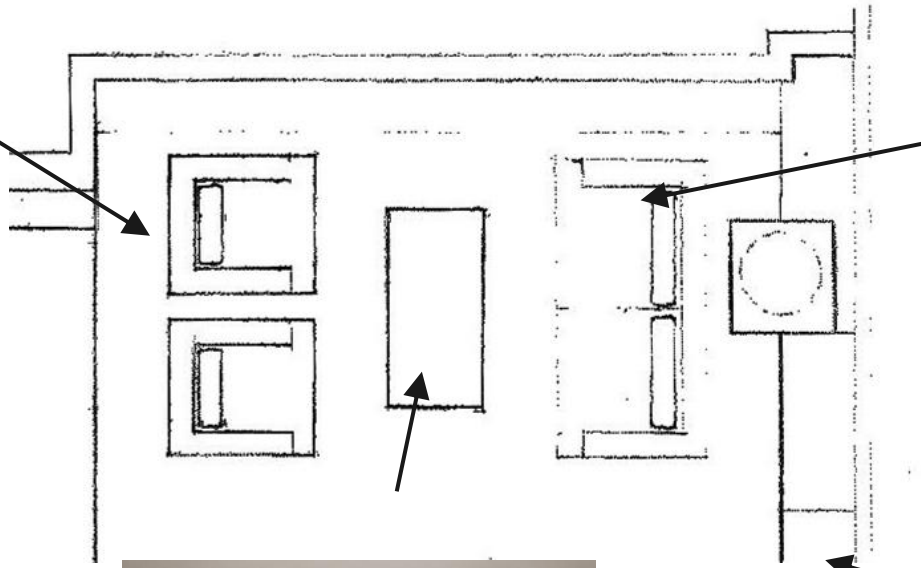

Furniture Concept - Living Room

Room	Item	Mark	Manufacturer	Catalog #	Quantity
303	Chandelier	L2	Restoration Hardware		1
303	Dining Chair	S1	Tobia Scarpa		4