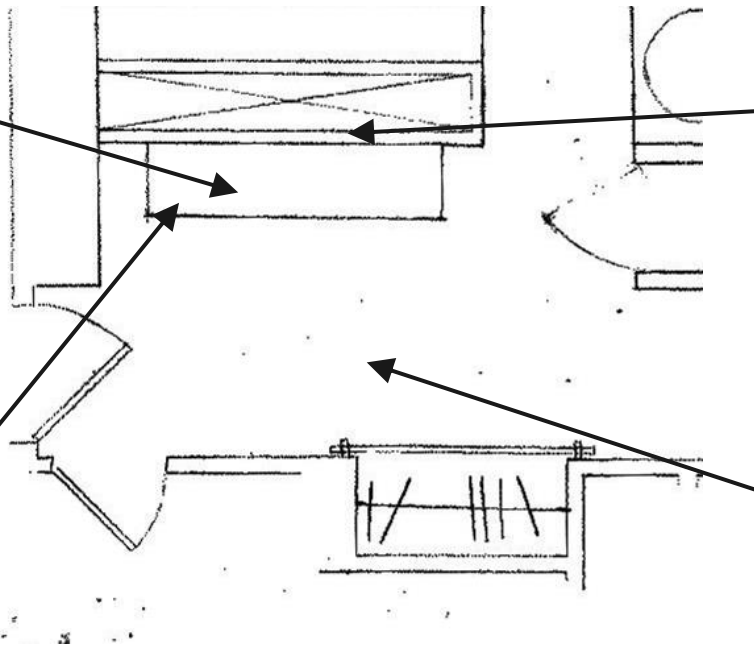

Furniture Concept - Foyer

Room	Item	Mark	Manufacturer	Catalog #	Quantity
301	Sleeper Sofa	SS1	Restoration Hardware		1
301	Bookcase	BC1	Restoration Hardware		2
301	Picture Light Sconce	L1	Restoration Hardware		4
301	End Table	T1	Marsotto Edizioni	Custom	1
301	Rug	R1	Restoration Hardware		1