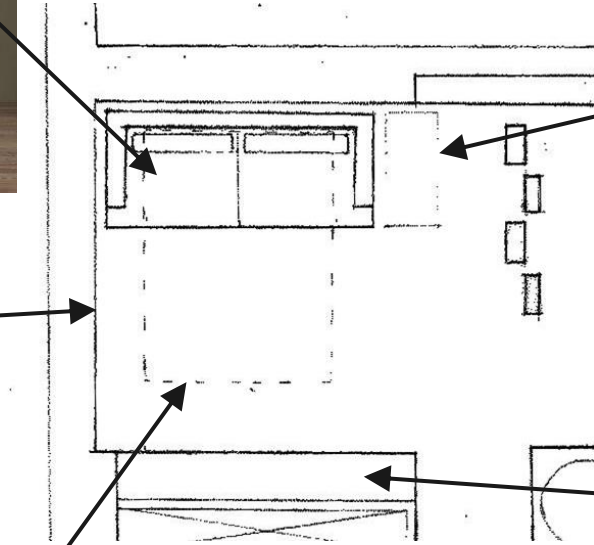

Furniture Concept: Den

Room	Item	Mark	Manufacturer	Catalog #	Quantity
302	Lounge Chair	S3	West Elm		2
302	Coffee Table		Branson		1
302	Couch		West Elm		1
302	Shades		Hunter Douglas		
302	Pendant Light		Restoration Hardware		4
302	Pillows		west elm		4