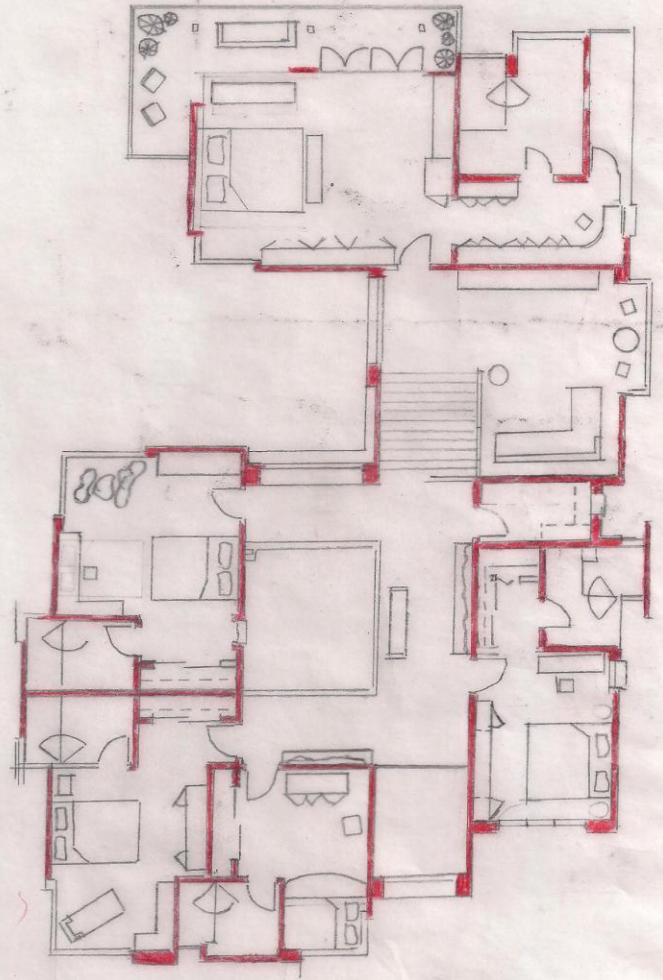

Girl's Bathroom

Baby's Room

OAT STRAW
740C-3

Guest Room

Guest Room

Location	Manufacturer	Description	Finish
Dry Kitchen	Hampstead	Arenal Mini Pendant	Nickel
Dry Kitchen	Boxter	Barstool	Chrome
Dining Room	Corso	Dining Set	Leather, Hardwood
Dining Room	ET2	Light Carte Island Light	Satin Nickel
Dining Room	Ferguson Copeland	Elle Credenza	Ash
Living Room	CB2	Dual Sectgional	Fog
Living Room	B2H	Penelope Xilo Chair	Black
Living Room	CB2	Gear Table	Steel
Living Room	J. Warren	Infinity Sculpture	Silver
Breakfast Terrace	Allegro Classics	Metro Set	Cream
A/V Room	CB2	Cielo Sectional	Shadow
A/V Room	Jesse	Regolo Wall Unit	Beige(?)
Maid's Room	Tahoe	Tahoe Bed	Noir
Maid's Room	Ikea	Pax	Black
MB Terrace	Blue Concept	Sectional	Black
Pavillian	Blue Concept	Table Set	Black
Poolside	Blue Concept	Chaise Lounge	Black
Family Room	Restoration Hardware	Belgian Track Arm	Linen
Family Room	Macy's	Café Latte Table Set	Cream, Hardwood
Master Bedroom	Daniel Donolly	Chaise Lounge	Oatmeal
Master Closet	Daniel Donolly	LTR Stool	Cow hide
Gallery	Daniel Donolly	Conversian Sofa	Walnut
Boy's Room	PB Teen	Desk	Night
Boy's Room	PB Teen	Shelf	Night
Boy's Room	CB2	Alpine Bed	Gunmetal
Boy's Room	CB2	Harvey Nightstand	Carbon
Girl's Room	CB2	Trine Bed	White
Girl's Room	CB2	Cielo Chaise	Shadow
Baby's Room	CB2	Lotus Chair	Grey
Baby's Room	CB2	Veer Wardrobe	Ash
Baby's Room	Roland Simmons	Lumalight Lamp	White
Guest Room	CB2	Plush Bed	Gray
Guest Room	CB2	Gear C Table	Metal
Guest Room	Rossetto	Vanity	Black