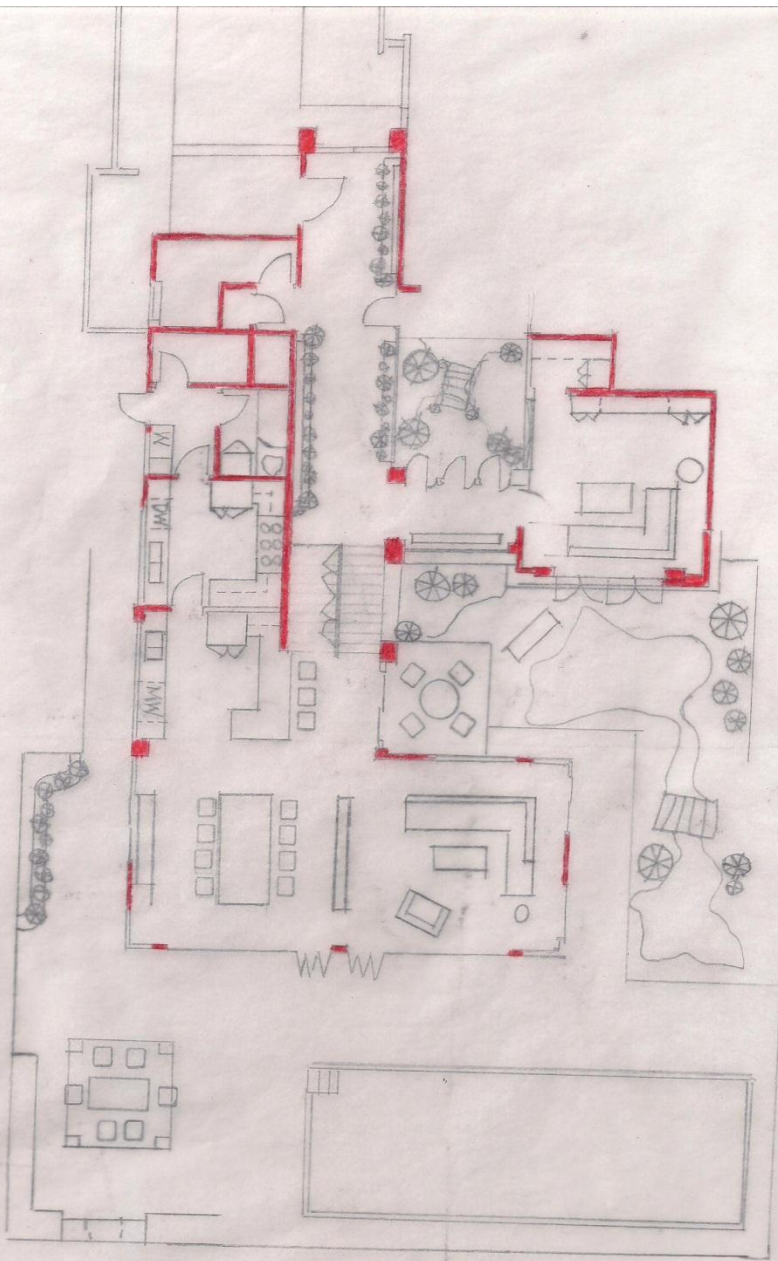

Girl's Bathroom

Baby's Room

OAT STRAW
740C-3

Guest Room

Guest Room

Location	Manufacturer	Description	Finish
Dry Kitchen	Hampstead	Arenal Mini Pendant	Nickel
Dry Kitchen	Boxter	Barstool	Chrome
Dining Room	Corso	Dining Set	Leather, Hardwood
Dining Room	ET2	Light Carte Island Light	Satin Nickel
Dining Room	Ferguson Copeland	Elle Credenza	Ash
Living Room	CB2	Dual Sectgional	Fog
Living Room	B2H	Penelope Xilo Chair	Black
Living Room	CB2	Gear Table	Steel
Living Room	J. Warren	Infinity Sculpture	Silver
Breakfast Terrace	Allegro Classics	Metro Set	Cream
A/V Room	CB2	Cielo Sectional	Shadow
A/V Room	Jesse	Regolo Wall Unit	Beige(?)
Maid's Room	Tahoe	Tahoe Bed	Noir
Maid's Room	Ikea	Pax	Black
MB Terrace	Blue Concept	Sectional	Black
Pavillian	Blue Concept	Table Set	Black
Poolside	Blue Concept	Chaise Lounge	Black
Family Room	Restoration Hardware	Belgian Track Arm	Linen
Family Room	Macy's	Café Latte Table Set	Cream, Hardwood
Master Bedroom	Daniel Donolly	Chaise Lounge	Oatmeal
Master Closet	Daniel Donolly	LTR Stool	Cow hide
Gallery	Daniel Donolly	Conversian Sofa	Walnut
Boy's Room	PB Teen	Desk	Night
Boy's Room	PB Teen	Shelf	Night
Boy's Room	CB2	Alpine Bed	Gunmetal
Boy's Room	CB2	Harvey Nightstand	Carbon
Girl's Room	CB2	Trine Bed	White
Girl's Room	CB2	Cielo Chaise	Shadow
Baby's Room	CB2	Lotus Chair	Grey
Baby's Room	CB2	Veer Wardrobe	Ash
Baby's Room	Roland Simmons	Lumalight Lamp	White
Guest Room	CB2	Plush Bed	Gray
Guest Room	CB2	Gear C Table	Metal
Guest Room	Rossetto	Vanity	Black