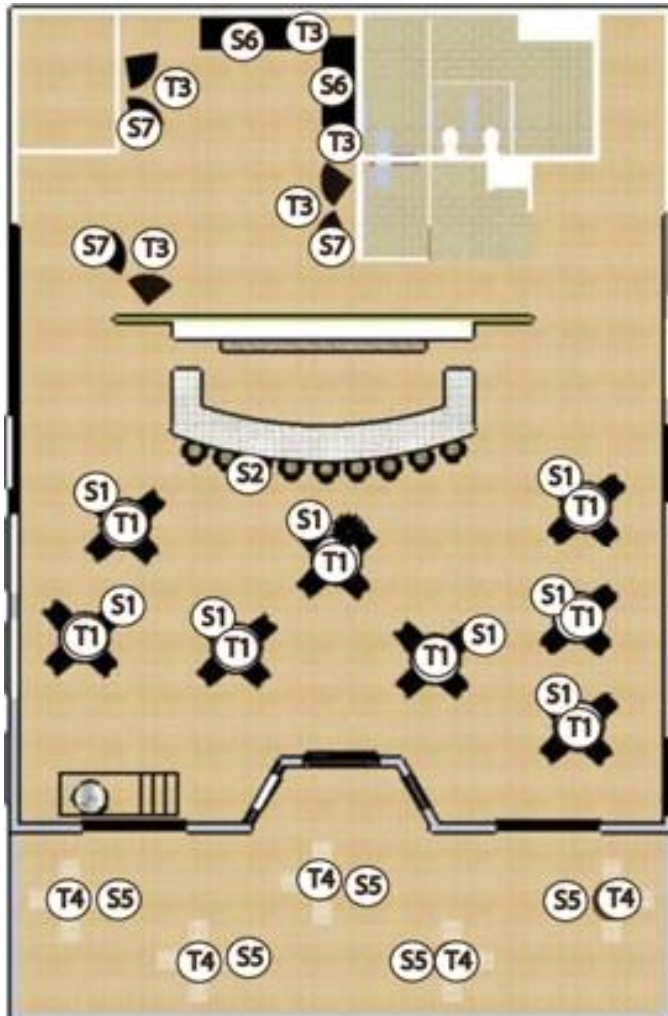

Slide presentation – Publisher or PowerPoint

Finishes & Materials
Furniture Plan with floor pattern
Schedule and Coded plan

Tuesday 9.27 - presentation

▶ Finishes & Materials selection

▶ Kitchen

- ▶ Kitchen cabinetry – finishes
- ▶ Kitchen hardware
- ▶ Countertop – material
- ▶ Backsplash
- ▶ Appliances – stove with oven or separate, range-hood, sink, refrigerator, and etc.
- ▶ Bar or breakfast area – countertop, bar stools

Furniture Schedule					
Room Name/ Number	Mark	Manufacturer	Catalog #/ Description	Qty:	Notes:
Upstairs Dining	S1	Herman Miller	Eames molded plywood chairs	24	
Upstairs Dining	T1	Knoll	Saarin dining table	11	
Upstairs Bar	S2	Beaufurn	SAB-114 barstool	9	
Downstairs Dining	S3	Beaufurn	SA-291	12	
Downstairs Dining	T2	Restaurant Bar Furniture	Round glass top table w chrome steel column & base	6	
Downstairs Bar	S4	Beaufurn	SAB-312 barstool	9	
Downstairs Foyer/ lounge	T3	Restaurant Bar Furniture	Round glass top C frame cocktail Side Table	8	
Outside Dining	S5	Beaufurn	Teak side 818 stk	20	
Outside Dining	T4	Beaufurn	Teak 24R/ALB-06	5	
Lounge	S6	Herman Miller	Goetz sofa	2	
Lounge	S7	Herman Miller	Nelson coconut chair	6	
Downstairs Foyer	A1	Herman Miler	Eames molded plywood folding screen	1	

S3

T2

S2

T1

Coded furniture plan

Studio today

- ▶ Furniture plan with pattern is due today
- Two Elevations

Floor design

Furniture Plan with floor pattern

Floor design

Rubber flooring

Tandus flooring
