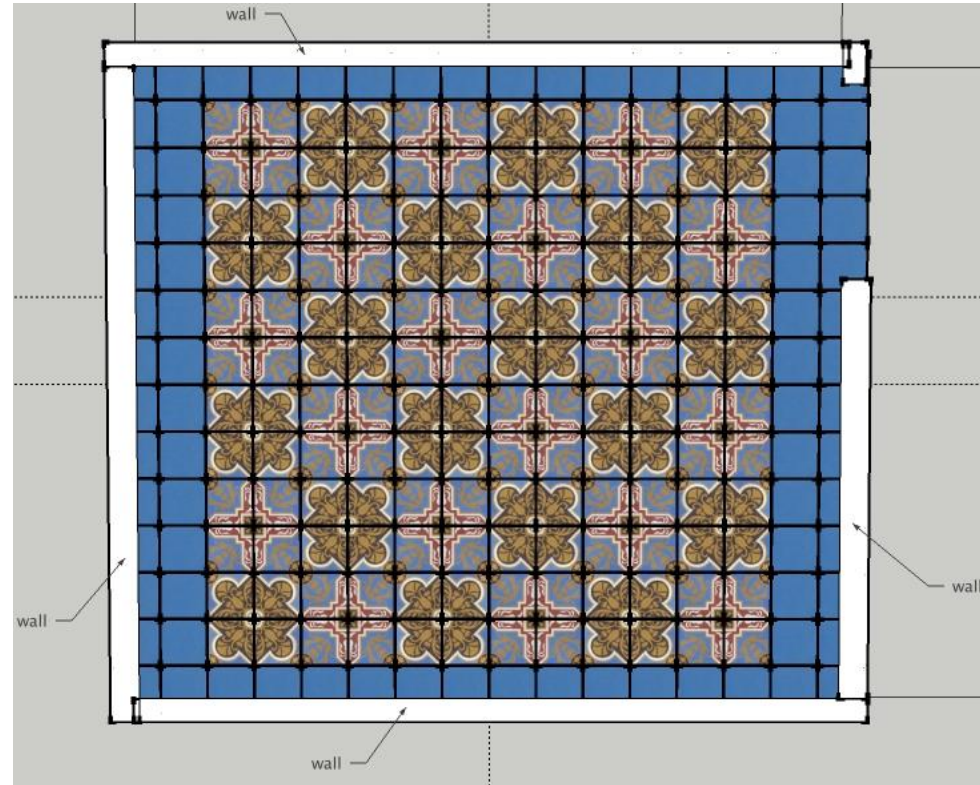

Furniture Schedule					
Room Name/ Number	Mark	Manufacturer	Catalog #/ Description	Qty:	Notes:
Upstairs Dining	S1	Herman Miller	Eames molded plywood chairs	24	
Upstairs Dining	T1	Knoll	Saarin dining table	11	
Upstairs Bar	S2	Beaufurn	SAB-114 barstool	9	
Downstairs Dining	S3	Beaufurn	SA-291	12	
Downstairs Dining	T2	Restaurant Bar Furniture	Round glass top table w chrome steel column & base	6	
Downstairs Bar	S4	Beaufurn	SAB-312 barstool	9	
Downstairs Foyer/ lounge	T3	Restaurant Bar Furniture	Round glass top C frame cocktail Side Table	8	
Outside Dining	S5	Beaufurn	Teak side 818 stk	20	
Outside Dining	T4	Beaufurn	Teak 24R/ALB-06	5	
Lounge	S6	Herman Miller	Goetz sofa	2	
Lounge	S7	Herman Miller	Nelson coconut chair	6	
Downstairs Foyer	A1	Herman Miler	Eames molded plywood folding screen	1	

Furniture Plan with floor pattern

Floor design

Rubber flooring

Tandus flooring
