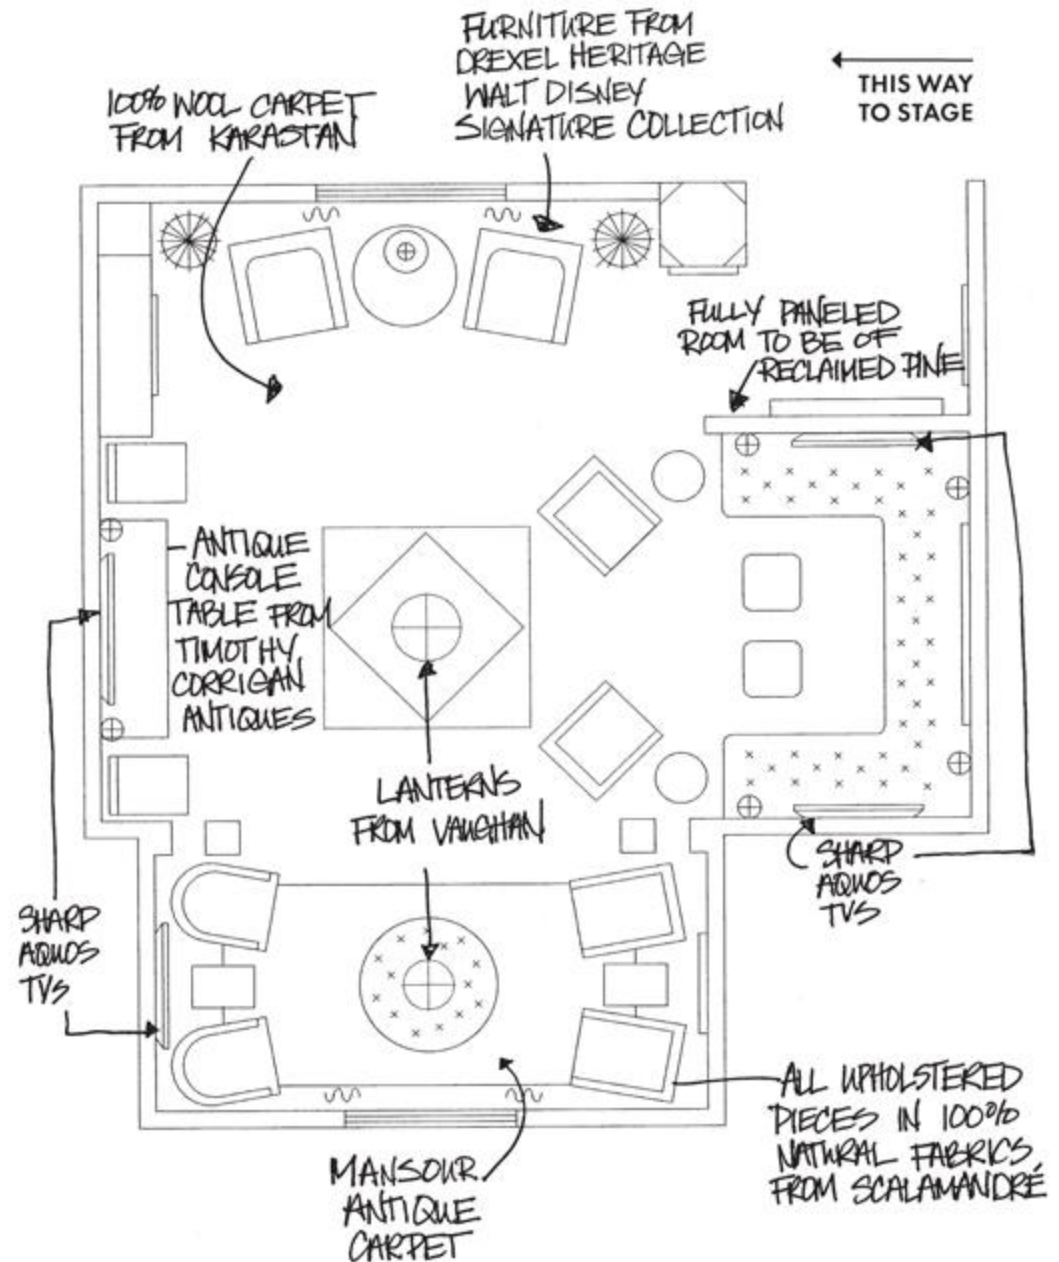

Furniture plan

- Plan with notes
- Details!!!!
  - Note the materials and finishes in the plan