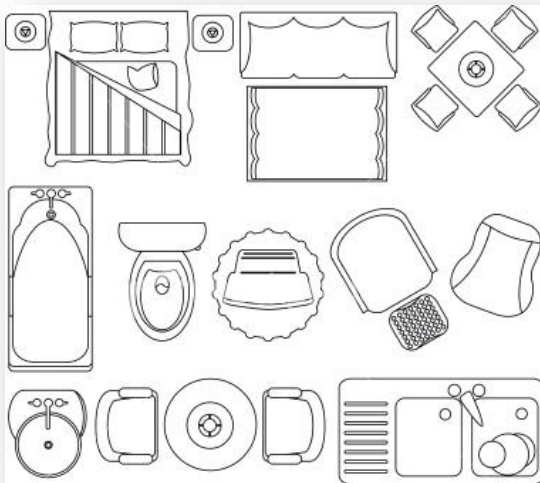

Furniture plan

- Plan with notes
- Details!!!!
  - Note the materials and finishes in the plan