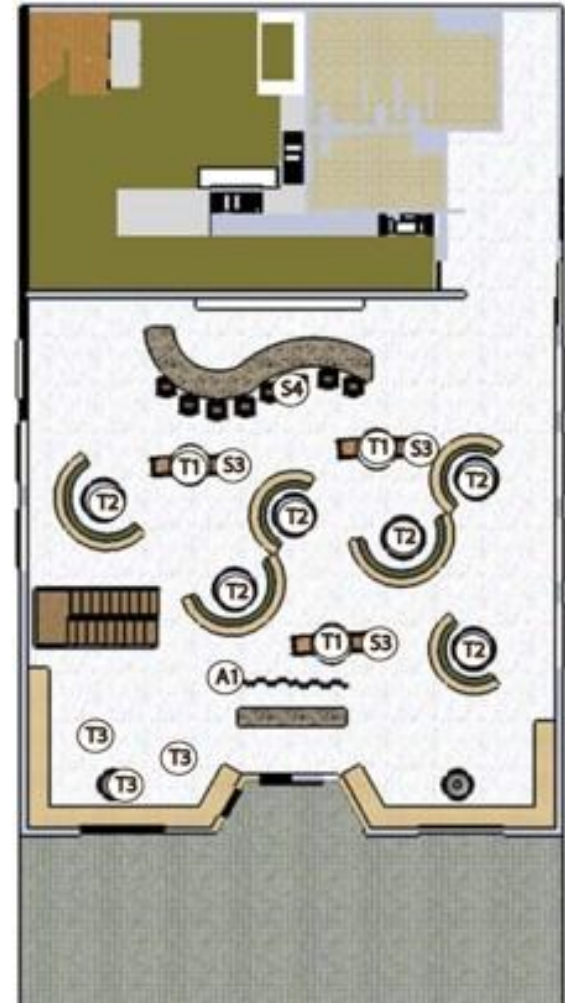

Slide presentation – Publisher or PowerPoint

Finishes & Materials
Furniture Plan with floor pattern
Schedule and Coded plan

Tuesday 9.27 - presentation

▶ Finishes & Materials selection

▶ Kitchen

- ▶ Kitchen cabinetry – finishes
- ▶ Kitchen hardware
- ▶ Countertop – material
- ▶ Backsplash
- ▶ Appliances – stove with oven or separate, range-hood, sink, refrigerator, and etc.
- ▶ Bar or breakfast area – countertop, bar stools

Furniture Schedule					
Room Name/ Number	Mark	Manufacturer	Catalog #/ Description	Qty:	Notes:
Upstairs Dining	S1	Herman Miller	Eames molded plywood chairs	24	
Upstairs Dining	T1	Knoll	Saarin dining table	11	
Upstairs Bar	S2	Beaufurn	SAB-114 barstool	9	
Downstairs Dining	S3	Beaufurn	SA-291	12	
Downstairs Dining	T2	Restaurant Bar Furniture	Round glass top table w chrome steel column & base	6	
Downstairs Bar	S4	Beaufurn	SAB-312 barstool	9	
Downstairs Foyer/ lounge	T3	Restaurant Bar Furniture	Round glass top C frame cocktail Side Table	8	
Outside Dining	S5	Beaufurn	Teak side 818 stk	20	
Outside Dining	T4	Beaufurn	Teak 24R/ALB-06	5	
Lounge	S6	Herman Miller	Goetz sofa	2	
Lounge	S7	Herman Miller	Nelson coconut chair	6	
Downstairs Foyer	A1	Herman Miler	Eames molded plywood folding screen	1	

S3

T2

S2

T1

Coded furniture plan

Studio today

- ▶ Furniture plan with pattern is due today
- Two Elevations

Floor design

Furniture Plan with floor pattern

Floor design

Rubber flooring

Tandus flooring
